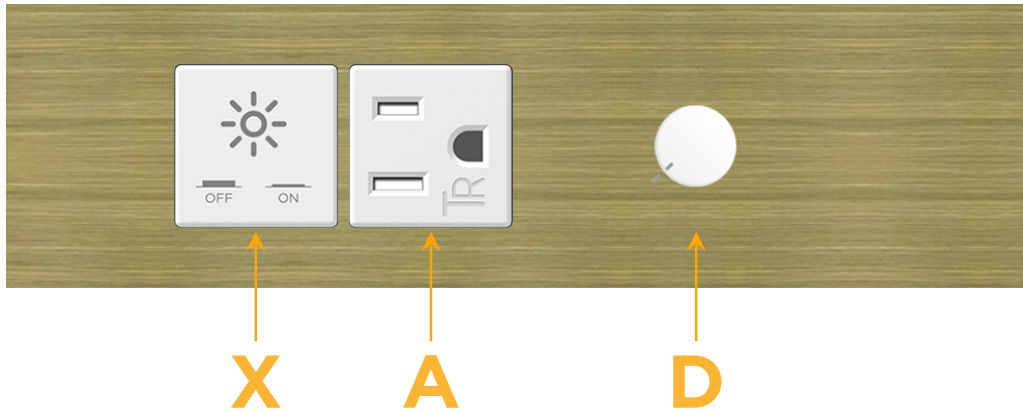

Trim Plate Finish: **BRASS ANTIQUED (ZINC/STEEL)**

Custom Finishes Available

M-POWER-4TW-XAD-BRASP

Features:

Module/Port Options:

- A** Tamper Resistant AC Receptacle
- E** USB-A & USB-C (20W)
- M** Double USB-A (Fast Charging Ports - 18W)
- H** HDMI
- 6** CAT 6
- 12** RJ 12
- X** Switched AC
- Y** 3-Way Switch (Low Voltage)
- V** USB-C (45W High Speed Charging Port)
- S** USB-C (25W High Speed Charging Port)
- R** Switched AC (Rocker Switch)
- D** Dimmer Switch

Plug:

Supplied with Low Profile Flat 45° Angle 120 VAC Plug

Optional Standard Straight 120 VAC Plug

Optional Straight 120 VAC Pass-through Plug

- CLEAN, COMPACT DESIGN
- STREAMLINED
- LOW PROFILE
- SIDE-EXITING CORDS
- PLUG & PLAY
- 6' AC CORD & PLUG (FLAT PLUG STANDARD)
- CUSTOMIZABLE CONFIGURATIONS AND FINISHES
- ETL LISTED FOR MOUNTING IN FURNITURE
- 15A