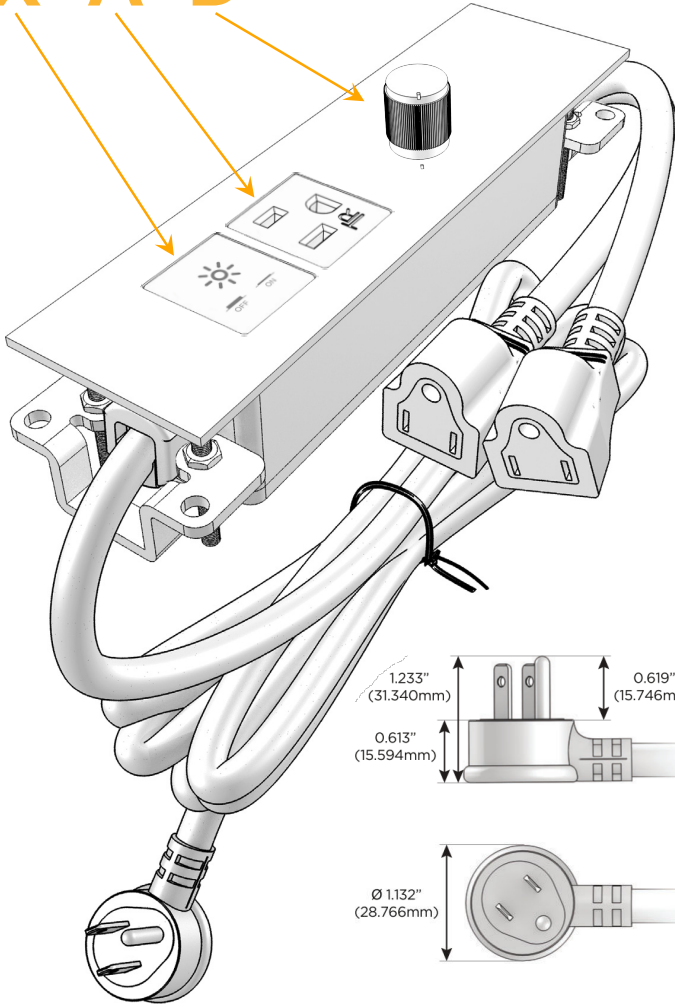

M-POWER-4T

AC POWER & DATA CONNECTIVITY SOLUTION

M-POWER-4TW-XAD-BR4TP

Specs:

Modules/Ports:

- **X** Switched AC
- **A** Tamper Resistant AC Receptacle
- **D** Dimmer Switch

X A D

Distributed by

Mormax Company, Inc.

8 Westchester Plaza

Elmsford, NY 10523

914-699-0101

sales@mormax.com

mormax.com