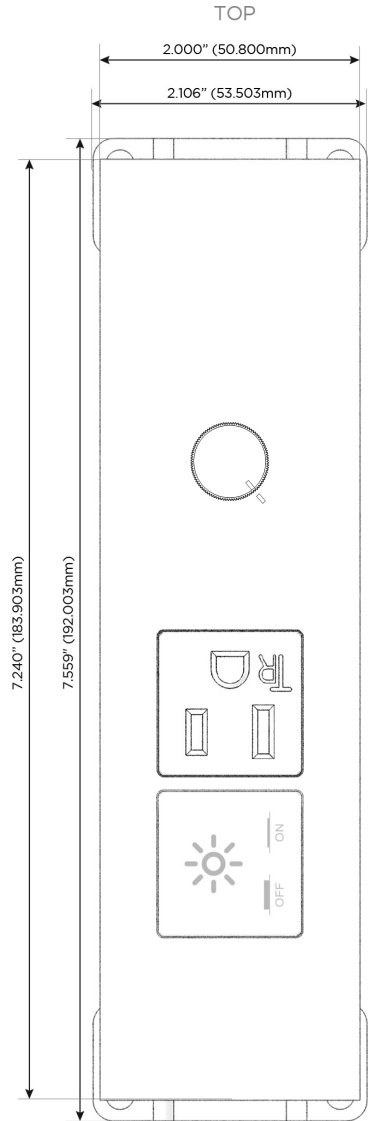

M-POWER-4T

AC POWER & DATA CONNECTIVITY SOLUTION

M-POWER-4TW-XAD-BR4TP

Specs:

Modules/Ports:

- **X** Switched AC
- **A** Tamper Resistant AC Receptacle
- **D** Dimmer Switch

X A D

Distributed by

Mormax Company, Inc.

8 Westchester Plaza

Elmsford, NY 10523

914-699-0101

sales@mormax.com

mormax.com