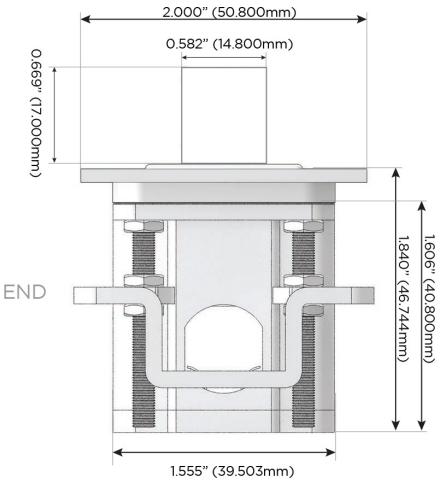

M-POWER-4T

AC POWER & DATA CONNECTIVITY SOLUTION

M-POWER-4TW-XAD-BR4TP

Specs:

Modules/Ports:

- **X** Switched AC
- **A** Tamper Resistant AC Receptacle
- **D** Dimmer Switch

X A D

Distributed by

Mormax Company, Inc.

8 Westchester Plaza

Elmsford, NY 10523

914-699-0101

sales@mormax.com

mormax.com