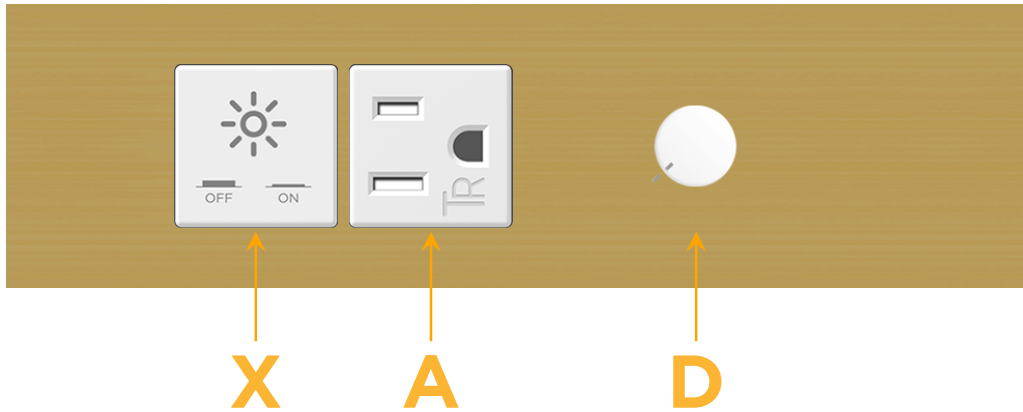

M-POWER-4T

AC POWER & DATA CONNECTIVITY SOLUTION

M-POWER-4TW-XAD-BR4TP

Distributed by

Mormax Company, Inc.

8 Westchester Plaza

Elmsford, NY 10523

914-699-0101

sales@mormax.com

mormax.com

Metro Light & Power's line of power & data solutions offers sophisticated design elements combined with greater ease of installation. Streamlined and low-profile, enhanced by side-exiting cords, our outlets advance the industry with their cutting edge look and feel. We believe flexibility is key, and we provide a variety of mounting options, including the ability to mount in limited spaces. Our outlets are available in many finishes and configurations, in addition to a custom color and finish capability for our clients.

Trim Plate Finish: **SOLID BRASS BRUSHED**

Custom Finishes Available

M-POWER-4TW-XAD-BR4TP

Features:

Module/Port Options:

- **A** Tamper Resistant AC Receptacle
- **E** USB-A & USB-C (20W)
- **M** Double USB-A (Fast Charging Ports - 18W)
- **H** HDMI
- **6** CAT 6
- **12** RJ 12
- **X** Switched AC
- **Y** 3-Way Switch (Low Voltage)
- **V** USB-C (45W High Speed Charging Port)
- **S** USB-C (25W High Speed Charging Port)
- **R** Switched AC (Rocker Switch)
- **D** Dimmer Switch

Plug:

Supplied with Low Profile Flat 45° Angle 120 VAC Plug

Optional Standard Straight 120 VAC Plug

Optional Straight 120 VAC Pass-through Plug

- CLEAN, COMPACT DESIGN
- STREAMLINED
- LOW PROFILE
- SIDE-EXITING CORDS
- PLUG & PLAY
- 6' AC CORD & PLUG (FLAT PLUG STANDARD)
- CUSTOMIZABLE CONFIGURATIONS AND FINISHES
- ETL LISTED FOR MOUNTING IN FURNITURE
- 15A