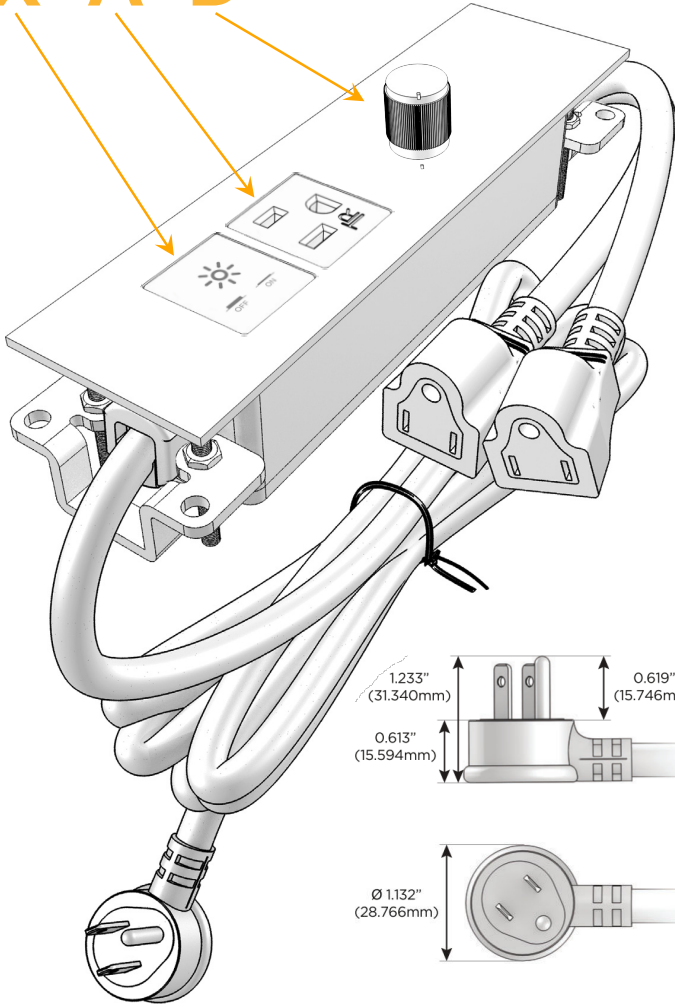

M-POWER-4T

AC POWER & DATA CONNECTIVITY SOLUTION

M-POWER-4TW-XAD-B2STP

Specs:

Modules/Ports:

- X Switched AC
- A Tamper Resistant AC Receptacle
- D Dimmer Switch

X A D

Distributed by

Mormax Company, Inc.

8 Westchester Plaza

Elmsford, NY 10523

914-699-0101

sales@mormax.com

mormax.com