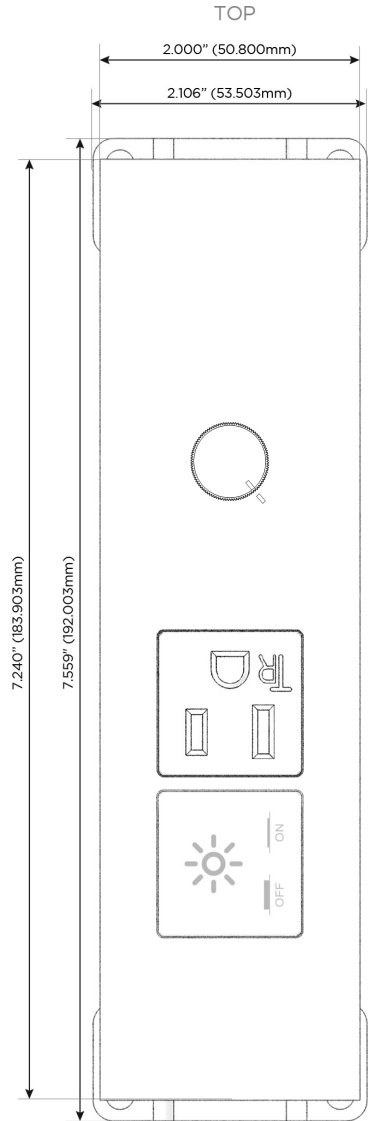

M-POWER-4T

AC POWER & DATA CONNECTIVITY SOLUTION

M-POWER-4TW-XAD-B2STP

Specs:

Modules/Ports:

- X Switched AC
- A Tamper Resistant AC Receptacle
- D Dimmer Switch

X A D

Distributed by

Mormax Company, Inc.

8 Westchester Plaza

Elmsford, NY 10523

914-699-0101

sales@mormax.com

mormax.com