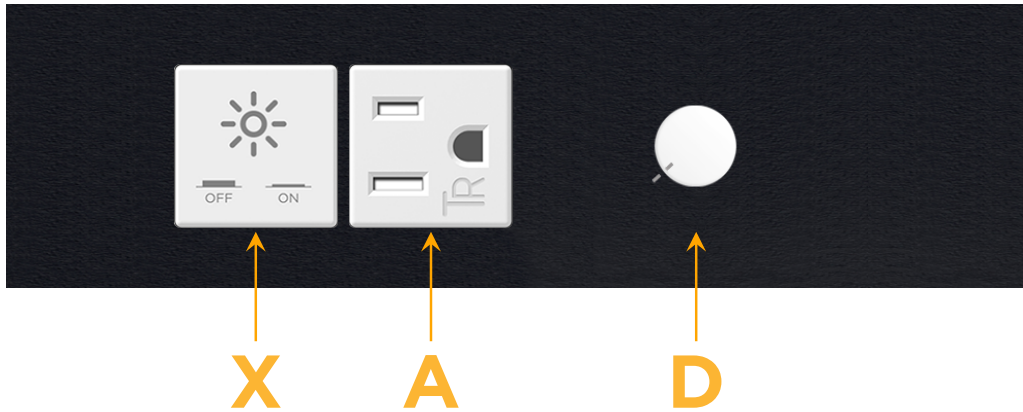

M-POWER-4T

AC POWER & DATA CONNECTIVITY SOLUTION

M-POWER-4TW-XAD-B2STP

Distributed by

Mormax Company, Inc.

8 Westchester Plaza

Elmsford, NY 10523

914-699-0101

sales@mormax.com

mormax.com

Metro Light & Power's line of power & data solutions offers sophisticated design elements combined with greater ease of installation. Streamlined and low-profile, enhanced by side-exiting cords, our outlets advance the industry with their cutting edge look and feel. We believe flexibility is key, and we provide a variety of mounting options, including the ability to mount in limited spaces. Our outlets are available in many finishes and configurations, in addition to a custom color and finish capability for our clients.

Trim Plate Finish: **SATIN BLACK (ZINC/STEEL)**

Custom Finishes Available

M-POWER-4TW-XAD-B2STP

Features:

Module/Port Options:

- **A** Tamper Resistant AC Receptacle
- **E** USB-A & USB-C (20W)
- **M** Double USB-A (Fast Charging Ports - 18W)
- **H** HDMI
- **6** CAT 6
- **12** RJ 12
- **X** Switched AC
- **Y** 3-Way Switch (Low Voltage)
- **V** USB-C (45W High Speed Charging Port)
- **S** USB-C (25W High Speed Charging Port)
- **R** Switched AC (Rocker Switch)
- **D** Dimmer Switch

Plug:

Supplied with Low Profile Flat 45° Angle 120 VAC Plug

Optional Standard Straight 120 VAC Plug

Optional Straight 120 VAC Pass-through Plug

- CLEAN, COMPACT DESIGN
- STREAMLINED
- LOW PROFILE
- SIDE-EXITING CORDS
- PLUG & PLAY
- 6' AC CORD & PLUG (FLAT PLUG STANDARD)
- CUSTOMIZABLE CONFIGURATIONS AND FINISHES
- ETL LISTED FOR MOUNTING IN FURNITURE
- 15A