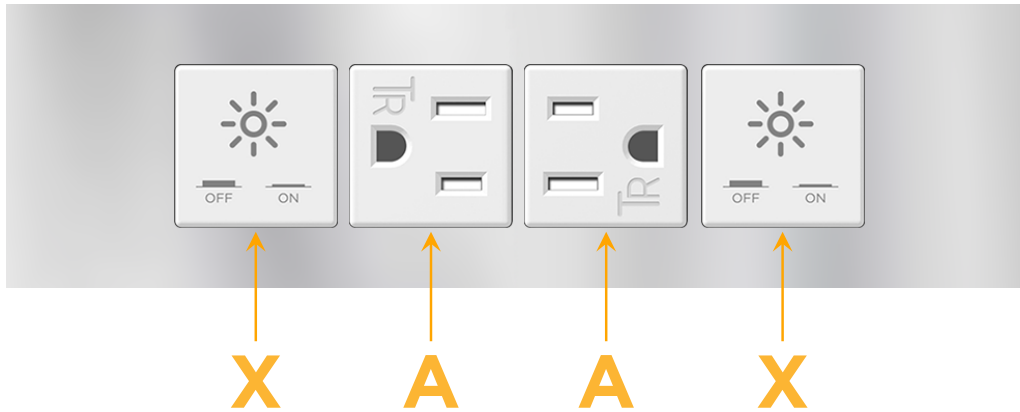

M-POWER-4T

AC POWER & DATA CONNECTIVITY SOLUTION

M-POWER-4TW-XAAX-SS8TP

Distributed by

Mormax Company, Inc.

8 Westchester Plaza

Elmsford, NY 10523

914-699-0101

sales@mormax.com

mormax.com

Metro Light & Power's line of power & data solutions offers sophisticated design elements combined with greater ease of installation. Streamlined and low-profile, enhanced by side-exiting cords, our outlets advance the industry with their cutting edge look and feel. We believe flexibility is key, and we provide a variety of mounting options, including the ability to mount in limited spaces. Our outlets are available in many finishes and configurations, in addition to a custom color and finish capability for our clients.

Trim Plate Finish: **STAINLESS STEEL MIRROR FINISH**

Custom Finishes Available

M-POWER-4TW-XAAX-SS8TP

Features:

Module/Port Options:

- **A** Tamper Resistant AC Receptacle
- **E** USB-A & USB-C (20W)
- **M** Double USB-A (Fast Charging Ports - 18W)
- **H** HDMI
- **6** CAT 6
- **12** RJ 12
- **X** Switched AC
- **Y** 3-Way Switch (Low Voltage)
- **V** USB-C (45W High Speed Charging Port)
- **S** USB-C (25W High Speed Charging Port)
- **R** Switched AC (Rocker Switch)
- **D** Dimmer Switch

Plug:

Supplied with Low Profile Flat 45° Angle 120 VAC Plug

Optional Standard Straight 120 VAC Plug

Optional Straight 120 VAC Pass-through Plug

- CLEAN, COMPACT DESIGN
- STREAMLINED
- LOW PROFILE
- SIDE-EXITING CORDS
- PLUG & PLAY
- 6' AC CORD & PLUG (FLAT PLUG STANDARD)
- CUSTOMIZABLE CONFIGURATIONS AND FINISHES
- UL LISTED FOR MOUNTING IN FURNITURE
- 15A