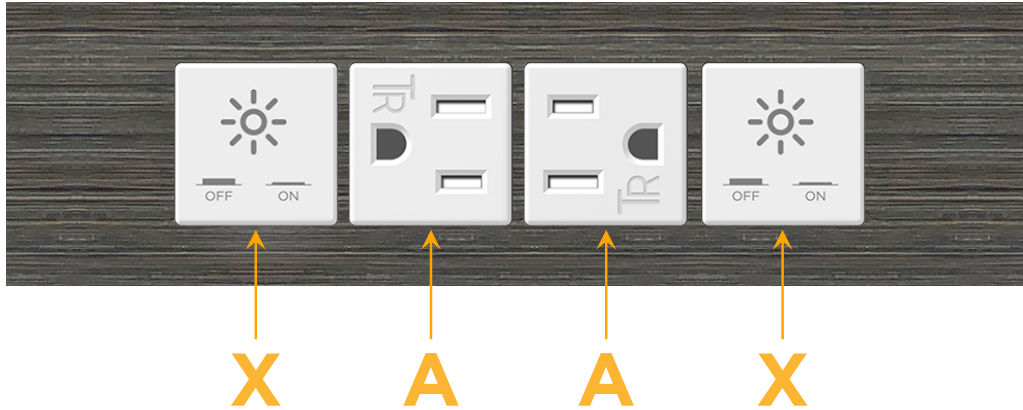

Trim Plate Finish: **GUNMETAL (ABS)**

Custom Finishes Available

M-POWER-4TW-XAAX-S3ATP

Features:

Module/Port Options:

- A** Tamper Resistant AC Receptacle
- E** USB-A & USB-C (20W)
- M** Double USB-A (Fast Charging Ports - 18W)
- H** HDMI
- 6** CAT 6
- 12** RJ 12
- X** Switched AC
- Y** 3-Way Switch (Low Voltage)
- V** USB-C (45W High Speed Charging Port)
- S** USB-C (25W High Speed Charging Port)
- R** Switched AC (Rocker Switch)
- D** Dimmer Switch

Plug:

Supplied with Low Profile Flat 45° Angle 120 VAC Plug

Optional Standard Straight 120 VAC Plug

Optional Straight 120 VAC Pass-through Plug

- CLEAN, COMPACT DESIGN
- STREAMLINED
- LOW PROFILE
- SIDE-EXITING CORDS
- PLUG & PLAY
- 6' AC CORD & PLUG (FLAT PLUG STANDARD)
- CUSTOMIZABLE CONFIGURATIONS AND FINISHES
- UL LISTED FOR MOUNTING IN FURNITURE
- 15A

sales@mormax.com

mormax.com

Specs:

Modules/Ports:

- X Switched AC
- A Tamper Resistant AC Receptacle