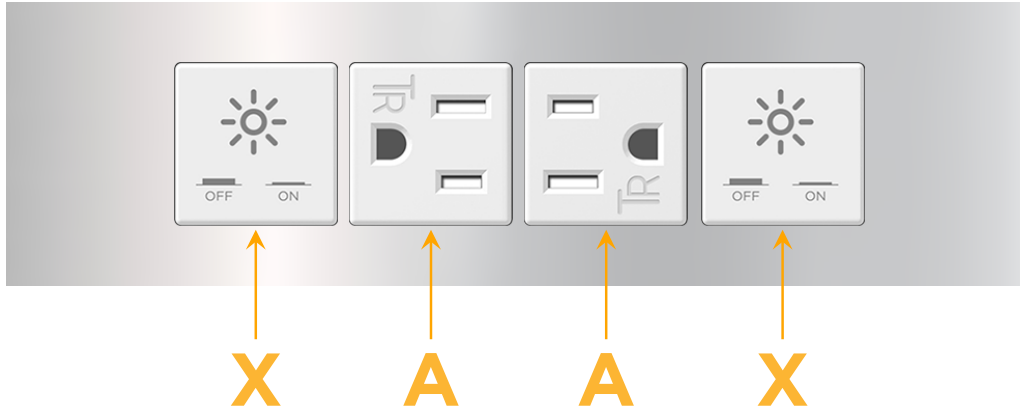

M-POWER-4T

AC POWER & DATA CONNECTIVITY SOLUTION

M-POWER-4TW-XAAX-CRATP

Distributed by

Mormax Company, Inc.

8 Westchester Plaza

Elmsford, NY 10523

914-699-0101

sales@mormax.com

mormax.com

Metro Light & Power's line of power & data solutions offers sophisticated design elements combined with greater ease of installation. Streamlined and low-profile, enhanced by side-exiting cords, our outlets advance the industry with their cutting edge look and feel. We believe flexibility is key, and we provide a variety of mounting options, including the ability to mount in limited spaces. Our outlets are available in many finishes and configurations, in addition to a custom color and finish capability for our clients.

Trim Plate Finish: **CHROME (ABS)**

Custom Finishes Available

M-POWER-4TW-XAAX-CRATP

Features:

Module/Port Options:

- **A** Tamper Resistant AC Receptacle
- **E** USB-A & USB-C (20W)
- **M** Double USB-A (Fast Charging Ports - 18W)
- **H** HDMI
- **6** CAT 6
- **12** RJ 12
- **X** Switched AC
- **Y** 3-Way Switch (Low Voltage)
- **V** USB-C (45W High Speed Charging Port)
- **S** USB-C (25W High Speed Charging Port)
- **R** Switched AC (Rocker Switch)
- **D** Dimmer Switch

Plug:

Supplied with Low Profile Flat 45° Angle 120 VAC Plug

Optional Standard Straight 120 VAC Plug

Optional Straight 120 VAC Pass-through Plug

- CLEAN, COMPACT DESIGN
- STREAMLINED
- LOW PROFILE
- SIDE-EXITING CORDS
- PLUG & PLAY
- 6' AC CORD & PLUG (FLAT PLUG STANDARD)
- CUSTOMIZABLE CONFIGURATIONS AND FINISHES
- UL LISTED FOR MOUNTING IN FURNITURE
- 15A