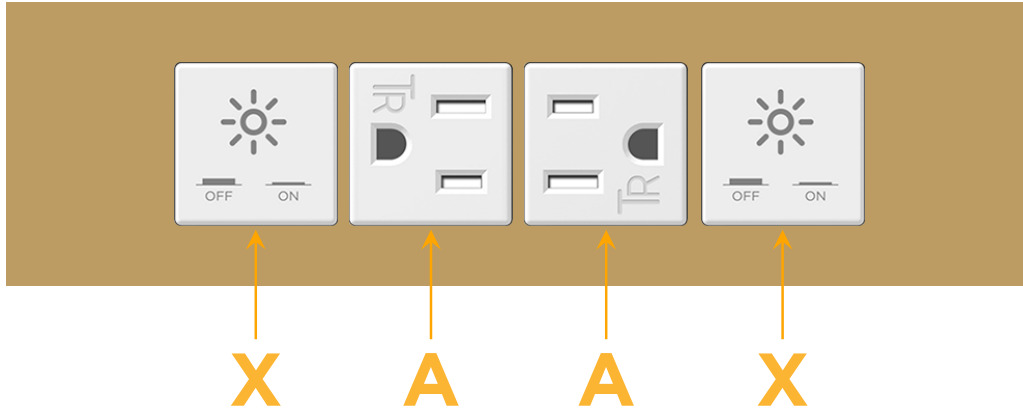

M-POWER-4T

AC POWER & DATA CONNECTIVITY SOLUTION

M-POWER-4TW-XAAX-BZATP

Distributed by

Mormax Company, Inc.

8 Westchester Plaza

Elmsford, NY 10523

914-699-0101

sales@mormax.com

mormax.com

Metro Light & Power's line of power & data solutions offers sophisticated design elements combined with greater ease of installation. Streamlined and low-profile, enhanced by side-exiting cords, our outlets advance the industry with their cutting edge look and feel. We believe flexibility is key, and we provide a variety of mounting options, including the ability to mount in limited spaces. Our outlets are available in many finishes and configurations, in addition to a custom color and finish capability for our clients.

Trim Plate Finish: **STANDARD BRONZE (ABS)**

Custom Finishes Available

M-POWER-4TW-XAAX-BZATP

Features:

Module/Port Options:

- **A** Tamper Resistant AC Receptacle
- **E** USB-A & USB-C (20W)
- **M** Double USB-A (Fast Charging Ports - 18W)
- **H** HDMI
- **6** CAT 6
- **12** RJ 12
- **X** Switched AC
- **Y** 3-Way Switch (Low Voltage)
- **V** USB-C (45W High Speed Charging Port)
- **S** USB-C (25W High Speed Charging Port)
- **R** Switched AC (Rocker Switch)
- **D** Dimmer Switch

Plug:

Supplied with Low Profile Flat 45° Angle 120 VAC Plug

Optional Standard Straight 120 VAC Plug

Optional Straight 120 VAC Pass-through Plug

- CLEAN, COMPACT DESIGN
- STREAMLINED
- LOW PROFILE
- SIDE-EXITING CORDS
- PLUG & PLAY
- 6' AC CORD & PLUG (FLAT PLUG STANDARD)
- CUSTOMIZABLE CONFIGURATIONS AND FINISHES
- UL LISTED FOR MOUNTING IN FURNITURE
- 15A