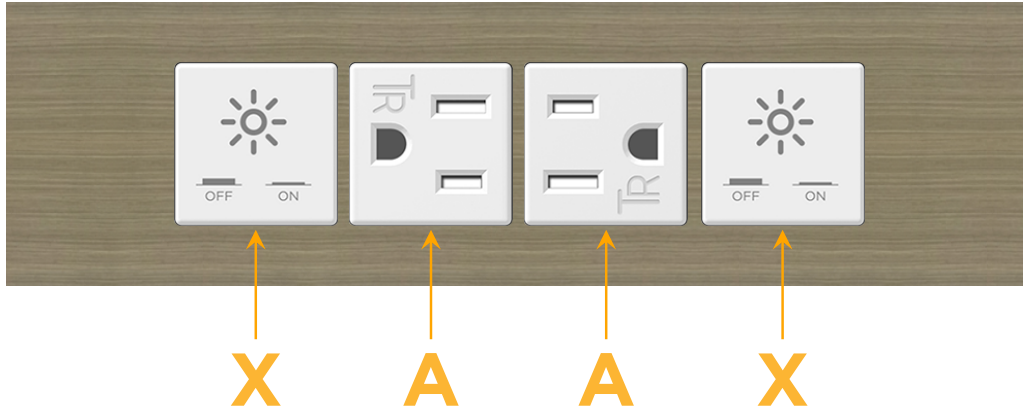

M-POWER-4T

AC POWER & DATA CONNECTIVITY SOLUTION

M-POWER-4TW-XAAX-BZ5AATP

Distributed by

Mormax Company, Inc.

8 Westchester Plaza

Elmsford, NY 10523

914-699-0101

sales@mormax.com

mormax.com

Metro Light & Power's line of power & data solutions offers sophisticated design elements combined with greater ease of installation. Streamlined and low-profile, enhanced by side-exiting cords, our outlets advance the industry with their cutting edge look and feel. We believe flexibility is key, and we provide a variety of mounting options, including the ability to mount in limited spaces. Our outlets are available in many finishes and configurations, in addition to a custom color and finish capability for our clients.

Trim Plate Finish: **ANTIQUED ARCHITECTURAL BRONZE (ABS)**

Custom Finishes Available

M-POWER-4TW-XAAX-BZ5AATP

Features:

Module/Port Options:

- **A** Tamper Resistant AC Receptacle
- **E** USB-A & USB-C (20W)
- **M** Double USB-A (Fast Charging Ports - 18W)
- **H** HDMI
- **6** CAT 6
- **12** RJ 12
- **X** Switched AC
- **Y** 3-Way Switch (Low Voltage)
- **V** USB-C (45W High Speed Charging Port)
- **S** USB-C (25W High Speed Charging Port)
- **R** Switched AC (Rocker Switch)
- **D** Dimmer Switch

Plug:

Supplied with Low Profile Flat 45° Angle 120 VAC Plug

Optional Standard Straight 120 VAC Plug

Optional Straight 120 VAC Pass-through Plug

- CLEAN, COMPACT DESIGN
- STREAMLINED
- LOW PROFILE
- SIDE-EXITING CORDS
- PLUG & PLAY
- 6' AC CORD & PLUG (FLAT PLUG STANDARD)
- CUSTOMIZABLE CONFIGURATIONS AND FINISHES
- UL LISTED FOR MOUNTING IN FURNITURE
- 15A