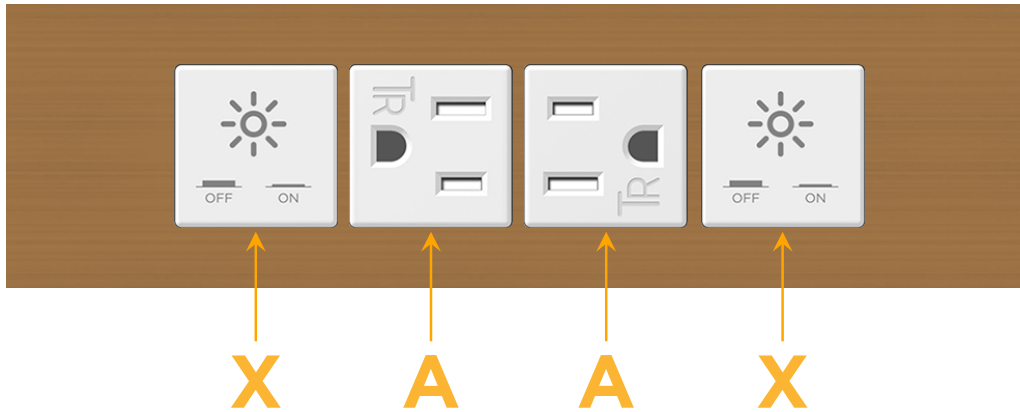

M-POWER-4T

AC POWER & DATA CONNECTIVITY SOLUTION

M-POWER-4TW-XAAX-BZ4TP

Distributed by

Mormax Company, Inc.

8 Westchester Plaza

Elmsford, NY 10523

914-699-0101

sales@mormax.com

mormax.com

Metro Light & Power's line of power & data solutions offers sophisticated design elements combined with greater ease of installation. Streamlined and low-profile, enhanced by side-exiting cords, our outlets advance the industry with their cutting edge look and feel. We believe flexibility is key, and we provide a variety of mounting options, including the ability to mount in limited spaces. Our outlets are available in many finishes and configurations, in addition to a custom color and finish capability for our clients.

Trim Plate Finish: **SOLID BRONZE BRUSHED**

Custom Finishes Available

M-POWER-4TW-XAAX-BZ4TP

Features:

Module/Port Options:

- **A** Tamper Resistant AC Receptacle
- **E** USB-A & USB-C (20W)
- **M** Double USB-A (Fast Charging Ports - 18W)
- **H** HDMI
- **6** CAT 6
- **12** RJ 12
- **X** Switched AC
- **Y** 3-Way Switch (Low Voltage)
- **V** USB-C (45W High Speed Charging Port)
- **S** USB-C (25W High Speed Charging Port)
- **R** Switched AC (Rocker Switch)
- **D** Dimmer Switch

Plug:

Supplied with Low Profile Flat 45° Angle 120 VAC Plug

Optional Standard Straight 120 VAC Plug

Optional Straight 120 VAC Pass-through Plug

- CLEAN, COMPACT DESIGN
- STREAMLINED
- LOW PROFILE
- SIDE-EXITING CORDS
- PLUG & PLAY
- 6' AC CORD & PLUG (FLAT PLUG STANDARD)
- CUSTOMIZABLE CONFIGURATIONS AND FINISHES
- UL LISTED FOR MOUNTING IN FURNITURE
- 15A