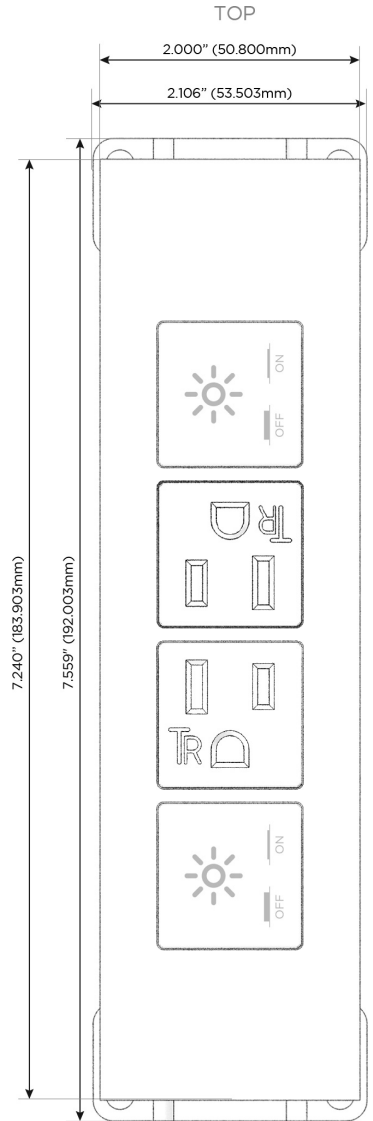

M-POWER-4T

AC POWER & DATA CONNECTIVITY SOLUTION

M-POWER-4TW-XAAX-BRATP

Specs:

Modules/Ports:

- X Switched AC
- A Tamper Resistant AC Receptacle

Distributed by

Mormax Company, Inc.

8 Westchester Plaza

Elmsford, NY 10523

914-699-0101

sales@mormax.com

mormax.com