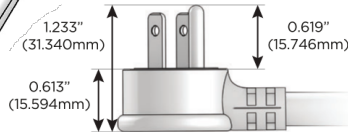

M-POWER-4T

AC POWER & DATA CONNECTIVITY SOLUTION

M-POWER-4TW-XAAX-BRATP

Specs:

Modules/Ports:

- X Switched AC
- A Tamper Resistant AC Receptacle