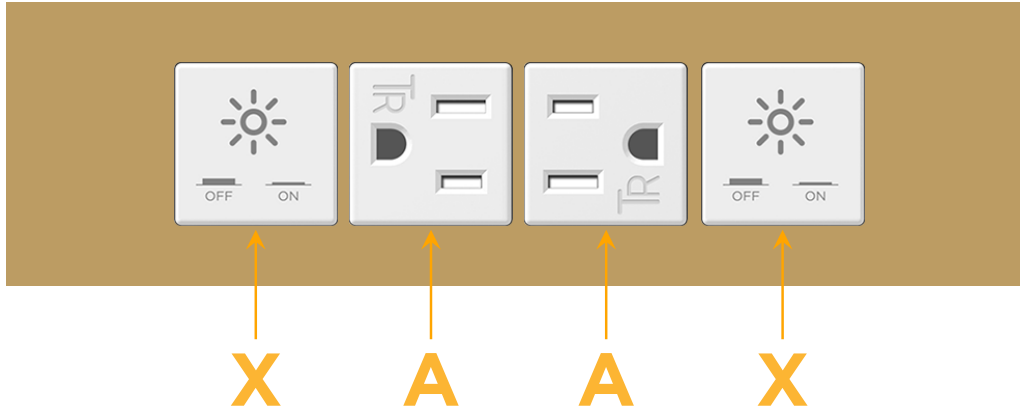

M-POWER-4T

AC POWER & DATA CONNECTIVITY SOLUTION

M-POWER-4TW-XAAX-BRATP

Distributed by

Mormax Company, Inc.

8 Westchester Plaza

Elmsford, NY 10523

914-699-0101

sales@mormax.com

mormax.com

Metro Light & Power's line of power & data solutions offers sophisticated design elements combined with greater ease of installation. Streamlined and low-profile, enhanced by side-exiting cords, our outlets advance the industry with their cutting edge look and feel. We believe flexibility is key, and we provide a variety of mounting options, including the ability to mount in limited spaces. Our outlets are available in many finishes and configurations, in addition to a custom color and finish capability for our clients.

Trim Plate Finish: **BRASS (ABS)**

Custom Finishes Available

M-POWER-4TW-XAAX-BRATP

Features:

Module/Port Options:

- **A** Tamper Resistant AC Receptacle
- **E** USB-A & USB-C (20W)
- **M** Double USB-A (Fast Charging Ports - 18W)
- **H** HDMI
- **6** CAT 6
- **12** RJ 12
- **X** Switched AC
- **Y** 3-Way Switch (Low Voltage)
- **V** USB-C (45W High Speed Charging Port)
- **S** USB-C (25W High Speed Charging Port)
- **R** Switched AC (Rocker Switch)
- **D** Dimmer Switch

Plug:

Supplied with Low Profile Flat 45° Angle 120 VAC Plug

Optional Standard Straight 120 VAC Plug

Optional Straight 120 VAC Pass-through Plug

- CLEAN, COMPACT DESIGN
- STREAMLINED
- LOW PROFILE
- SIDE-EXITING CORDS
- PLUG & PLAY
- 6' AC CORD & PLUG (FLAT PLUG STANDARD)
- CUSTOMIZABLE CONFIGURATIONS AND FINISHES
- UL LISTED FOR MOUNTING IN FURNITURE
- 15A