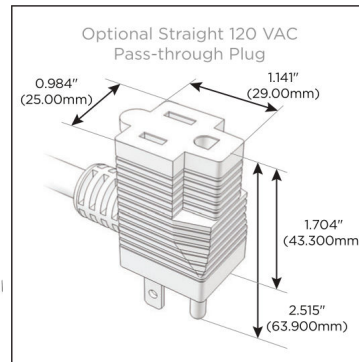

M-POWER-4T

AC POWER & DATA CONNECTIVITY SOLUTION

M-POWER-4TW-XAAX-BRATP

Specs:

Modules/Ports:

- X Switched AC
- A Tamper Resistant AC Receptacle

Distributed by

Mormax Company, Inc.

8 Westchester Plaza

Elmsford, NY 10523

914-699-0101

sales@mormax.com

mormax.com