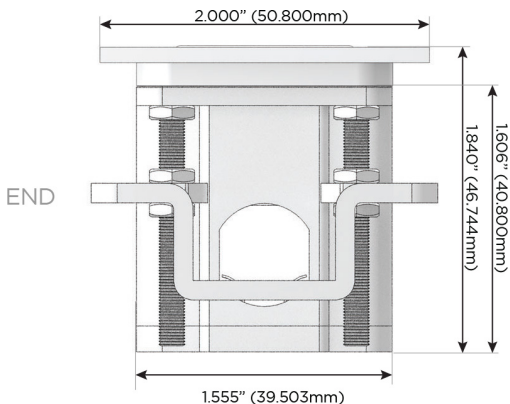

M-POWER-4T

AC POWER & DATA CONNECTIVITY SOLUTION

M-POWER-4TW-XAAX-BRATP

Specs:

Modules/Ports:

- X Switched AC
- A Tamper Resistant AC Receptacle

Distributed by

Mormax Company, Inc.

8 Westchester Plaza

Elmsford, NY 10523

914-699-0101

sales@mormax.com

mormax.com