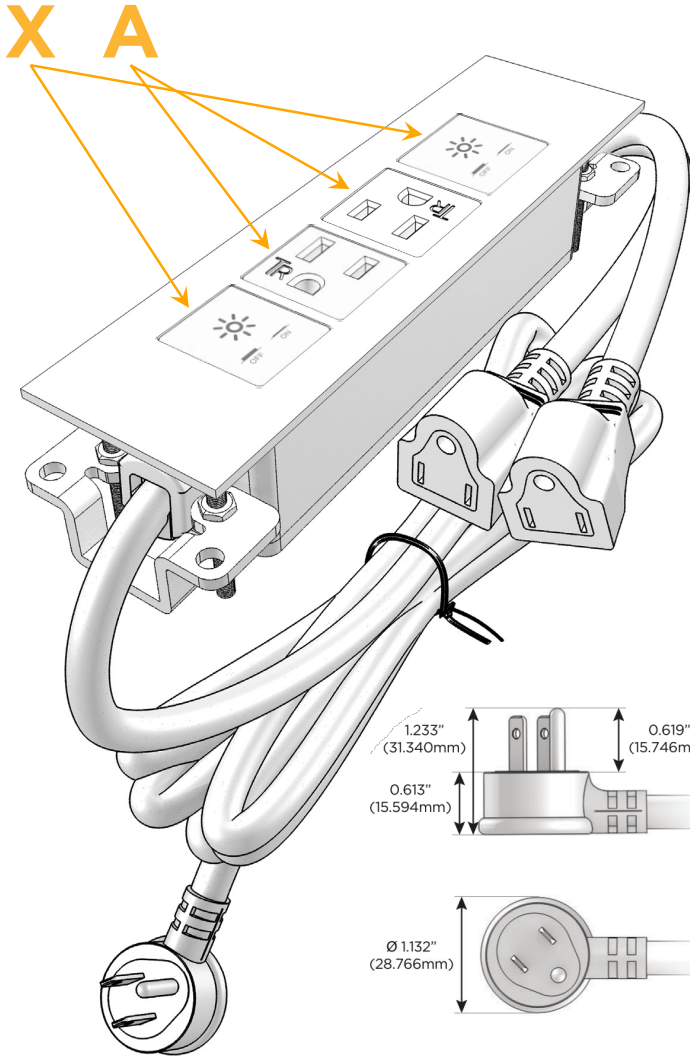

M-POWER-4T

AC POWER & DATA CONNECTIVITY SOLUTION

M-POWER-4TW-XAAX-BRATP

Specs:

Modules/Ports:

- X Switched AC
- A Tamper Resistant AC Receptacle

Distributed by

Mormax Company, Inc.

8 Westchester Plaza

Elmsford, NY 10523

914-699-0101

sales@mormax.com

mormax.com