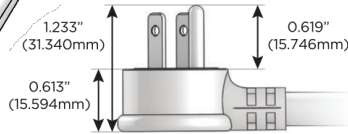

M-POWER-4T

AC POWER & DATA CONNECTIVITY SOLUTION

M-POWER-4TW-XAAX-BRAATP

Specs:

Modules/Ports:

- X** Switched AC
- A** Tamper Resistant AC Receptacle

Distributed by

Mormax Company, Inc.