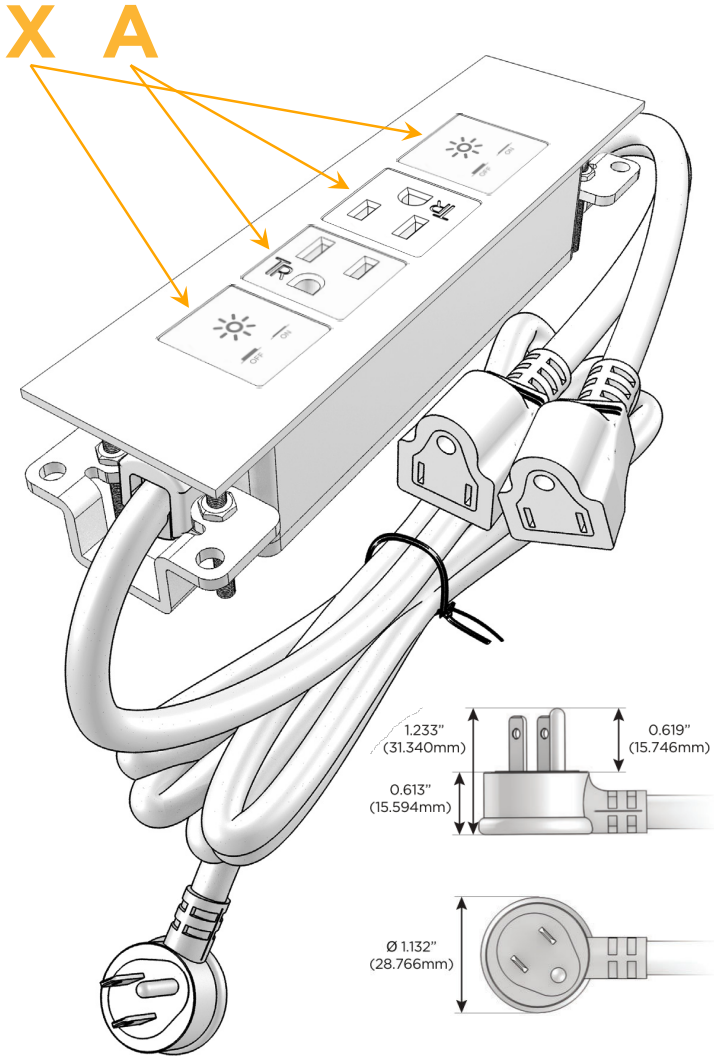

Trim Plate Finish: **BRASS ANTIQUED (ABS)**

Custom Finishes Available

M-POWER-4TW-XAAX-BRAATP

Features:

Module/Port Options:

- A** Tamper Resistant AC Receptacle
- E** USB-A & USB-C (20W)
- M** Double USB-A (Fast Charging Ports - 18W)
- H** HDMI
- 6** CAT 6
- 12** RJ 12
- X** Switched AC
- Y** 3-Way Switch (Low Voltage)
- V** USB-C (45W High Speed Charging Port)
- S** USB-C (25W High Speed Charging Port)
- R** Switched AC (Rocker Switch)
- D** Dimmer Switch

Plug:

Supplied with Low Profile Flat 45° Angle 120 VAC Plug

Optional Standard Straight 120 VAC Plug

Optional Straight 120 VAC Pass-through Plug

- CLEAN, COMPACT DESIGN
- STREAMLINED
- LOW PROFILE
- SIDE-EXITING CORDS
- PLUG & PLAY
- 6' AC CORD & PLUG (FLAT PLUG STANDARD)
- CUSTOMIZABLE CONFIGURATIONS AND FINISHES
- UL LISTED FOR MOUNTING IN FURNITURE
- 15A

M-POWER-4T

AC POWER & DATA CONNECTIVITY SOLUTION

M-POWER-4TW-XAAX-BRAATP

Specs:

Modules/Ports:

- X** Switched AC
- A** Tamper Resistant AC Receptacle

Distributed by

Mormax Company, Inc.