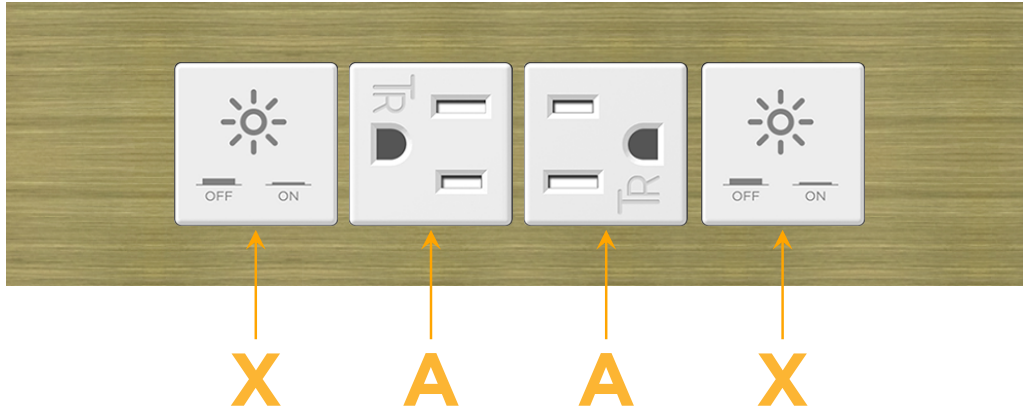

Trim Plate Finish: **BRASS ANTIQUED (ABS)**

Custom Finishes Available

M-POWER-4TW-XAAX-BRAATP

Features:

Module/Port Options:

- A** Tamper Resistant AC Receptacle
- E** USB-A & USB-C (20W)
- M** Double USB-A (Fast Charging Ports - 18W)
- H** HDMI
- 6** CAT 6
- 12** RJ 12
- X** Switched AC
- Y** 3-Way Switch (Low Voltage)
- V** USB-C (45W High Speed Charging Port)
- S** USB-C (25W High Speed Charging Port)
- R** Switched AC (Rocker Switch)
- D** Dimmer Switch

Plug:

Supplied with Low Profile Flat 45° Angle 120 VAC Plug

Optional Standard Straight 120 VAC Plug

Optional Straight 120 VAC Pass-through Plug

- CLEAN, COMPACT DESIGN
- STREAMLINED
- LOW PROFILE
- SIDE-EXITING CORDS
- PLUG & PLAY
- 6' AC CORD & PLUG (FLAT PLUG STANDARD)
- CUSTOMIZABLE CONFIGURATIONS AND FINISHES
- UL LISTED FOR MOUNTING IN FURNITURE
- 15A

M-POWER-4T

AC POWER & DATA CONNECTIVITY SOLUTION

M-POWER-4TW-XAAX-BRAATP

Specs:

Modules/Ports:

- X** Switched AC
- A** Tamper Resistant AC Receptacle

Distributed by

Mormax Company, Inc.