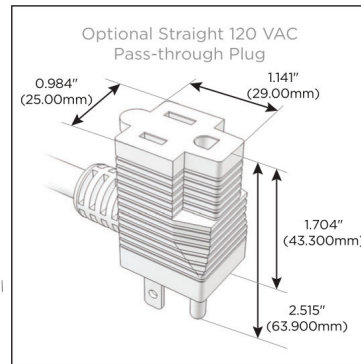

Trim Plate Finish: **BRASS ANTIQUED (ABS)**

Custom Finishes Available

M-POWER-4TW-XAAX-BRAATP

Features:

Module/Port Options:

- A** Tamper Resistant AC Receptacle
- E** USB-A & USB-C (20W)
- M** Double USB-A (Fast Charging Ports - 18W)
- H** HDMI
- 6** CAT 6
- 12** RJ 12
- X** Switched AC
- Y** 3-Way Switch (Low Voltage)
- V** USB-C (45W High Speed Charging Port)
- S** USB-C (25W High Speed Charging Port)
- R** Switched AC (Rocker Switch)
- D** Dimmer Switch

Plug:

Supplied with Low Profile Flat 45° Angle 120 VAC Plug

Optional Standard Straight 120 VAC Plug

Optional Straight 120 VAC Pass-through Plug

- CLEAN, COMPACT DESIGN
- STREAMLINED
- LOW PROFILE
- SIDE-EXITING CORDS
- PLUG & PLAY
- 6' AC CORD & PLUG (FLAT PLUG STANDARD)
- CUSTOMIZABLE CONFIGURATIONS AND FINISHES
- UL LISTED FOR MOUNTING IN FURNITURE
- 15A

M-POWER-4T

AC POWER & DATA CONNECTIVITY SOLUTION

M-POWER-4TW-XAAX-BRAATP

Specs:

Modules/Ports:

- X** Switched AC
- A** Tamper Resistant AC Receptacle

Distributed by

Mormax Company, Inc.