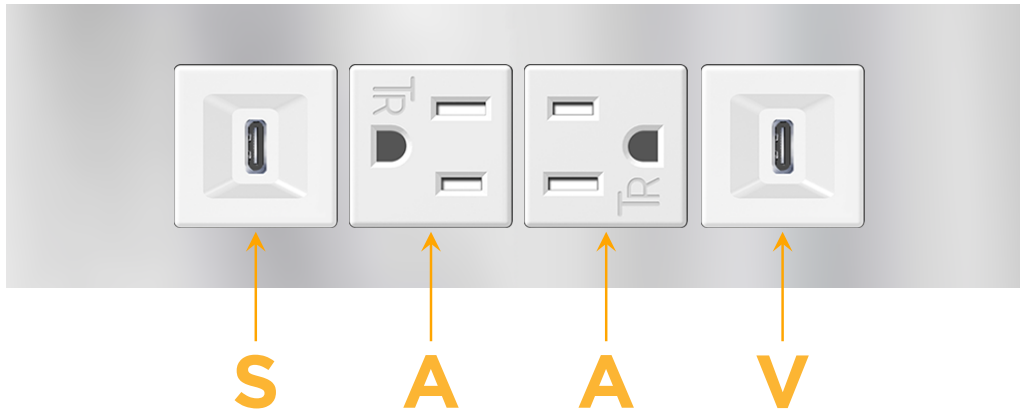

M-POWER-4T

AC POWER & DATA CONNECTIVITY SOLUTION

M-POWER-4TW-SAAV-SS8TP

Distributed by

Mormax Company, Inc.

8 Westchester Plaza

Elmsford, NY 10523

914-699-0101

sales@mormax.com

mormax.com

Metro Light & Power's line of power & data solutions offers sophisticated design elements combined with greater ease of installation. Streamlined and low-profile, enhanced by side-exiting cords, our outlets advance the industry with their cutting edge look and feel. We believe flexibility is key, and we provide a variety of mounting options, including the ability to mount in limited spaces. Our outlets are available in many finishes and configurations, in addition to a custom color and finish capability for our clients.

Trim Plate Finish: **STAINLESS STEEL MIRROR FINISH**

Custom Finishes Available

M-POWER-4TW-SAAV-SS8TP

Features:

Module/Port Options:

- **A** Tamper Resistant AC Receptacle
- **E** USB-A & USB-C (20W)
- **M** Double USB-A (Fast Charging Ports - 18W)
- **H** HDMI
- **6** CAT 6
- **12** RJ 12
- **X** Switched AC
- **Y** 3-Way Switch (Low Voltage)
- **V** USB-C (45W High Speed Charging Port)
- **S** USB-C (25W High Speed Charging Port)
- **R** Switched AC (Rocker Switch)
- **D** Dimmer Switch

Plug:

Supplied with Low Profile Flat 45° Angle 120 VAC Plug

Optional Standard Straight 120 VAC Plug

Optional Straight 120 VAC Pass-through Plug

- CLEAN, COMPACT DESIGN
- STREAMLINED
- LOW PROFILE
- SIDE-EXITING CORDS
- PLUG & PLAY
- 6' AC CORD & PLUG (FLAT PLUG STANDARD)
- CUSTOMIZABLE CONFIGURATIONS AND FINISHES
- UL LISTED FOR MOUNTING IN FURNITURE
- 15A