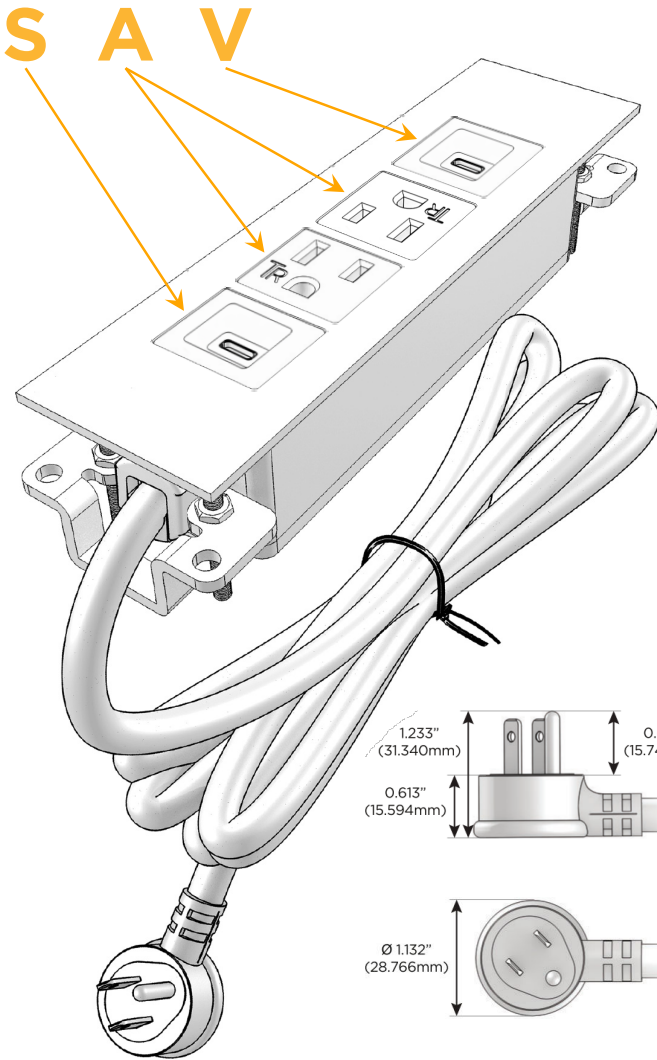

##### Module/Port Options:

- A** Tamper Resistant AC Receptacle
- E** USB-A & USB-C (20W)
- M** Double USB-A (Fast Charging Ports - 18W)
- H** HDMI
- 6** CAT 6
- 12** RJ 12
- X** Switched AC
- Y** 3-Way Switch (Low Voltage)
- V** USB-C (45W High Speed Charging Port)
- S** USB-C (25W High Speed Charging Port)
- R** Switched AC (Rocker Switch)
- D** Dimmer Switch

##### Plug:

Supplied with Low Profile Flat 45° Angle 120 VAC Plug

Optional Standard Straight 120 VAC Plug

Optional Straight 120 VAC Pass-through Plug

- CLEAN, COMPACT DESIGN
- STREAMLINED
- LOW PROFILE
- SIDE-EXITING CORDS
- PLUG & PLAY
- 6' AC CORD & PLUG (FLAT PLUG STANDARD)
- CUSTOMIZABLE CONFIGURATIONS AND FINISHES
- UL LISTED FOR MOUNTING IN FURNITURE
- 15A

## AC POWER & DATA CONNECTIVITY SOLUTION

M-POWER-4TW-SAAV-SS8TP

Specs:

### Modules/Ports:

- S** USB-C (25W High Speed Charging Port)
- A** Tamper Resistant AC Receptacle
- V** USB-C (45W High Speed Charging Port)

Distributed by

Mormax Company, Inc.

8 Westchester Plaza

Elmsford, NY 10523