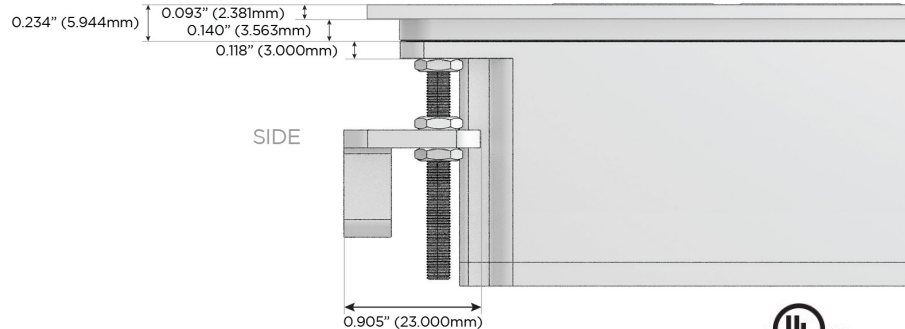

M-POWER-4T

AC POWER & DATA CONNECTIVITY SOLUTION

M-POWER-4TW-SAAV-SS4TP

Specs:

Modules/Ports:

- **S** USB-C (25W High Speed Charging Port)
- **A** Tamper Resistant AC Receptacle
- **V** USB-C (45W High Speed Charging Port)

Distributed by

Mormax Company, Inc.

8 Westchester Plaza

Elmsford, NY 10523

914-699-0101

sales@mormax.com

mormax.com