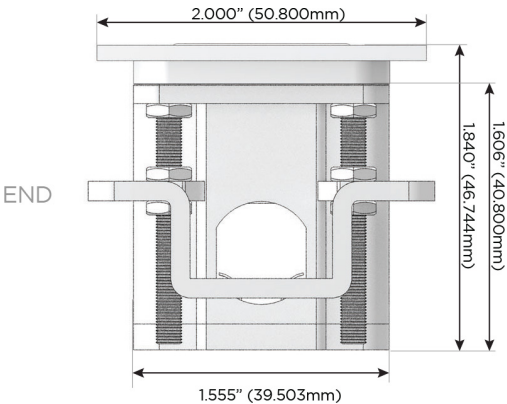

M-POWER-4T

AC POWER & DATA CONNECTIVITY SOLUTION

M-POWER-4TW-SAAV-SS4TP

Specs:

Modules/Ports:

- **S** USB-C (25W High Speed Charging Port)
- **A** Tamper Resistant AC Receptacle
- **V** USB-C (45W High Speed Charging Port)

Distributed by

Mormax Company, Inc.

8 Westchester Plaza

Elmsford, NY 10523

914-699-0101

sales@mormax.com

mormax.com