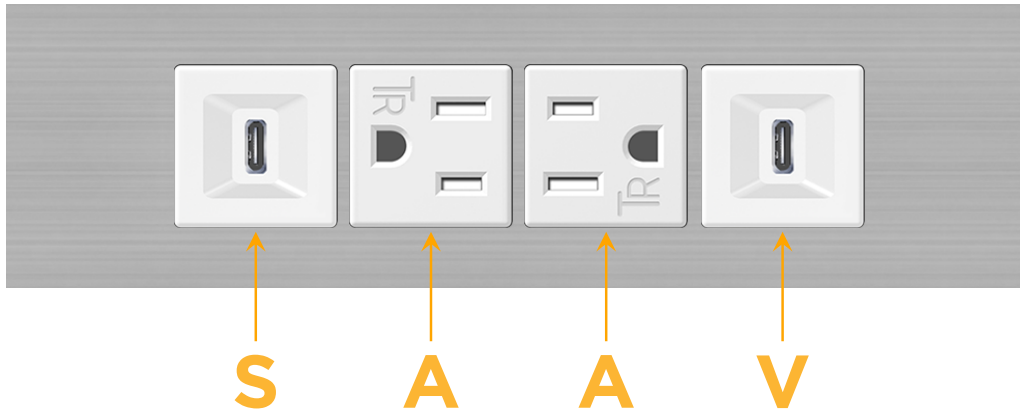

M-POWER-4T

AC POWER & DATA CONNECTIVITY SOLUTION

M-POWER-4TW-SAAV-SS4TP

Distributed by

Mormax Company, Inc.

8 Westchester Plaza

Elmsford, NY 10523

914-699-0101

sales@mormax.com

mormax.com

Metro Light & Power's line of power & data solutions offers sophisticated design elements combined with greater ease of installation. Streamlined and low-profile, enhanced by side-exiting cords, our outlets advance the industry with their cutting edge look and feel. We believe flexibility is key, and we provide a variety of mounting options, including the ability to mount in limited spaces. Our outlets are available in many finishes and configurations, in addition to a custom color and finish capability for our clients.

Trim Plate Finish: **STAINLESS STEEL BRUSHED**

Custom Finishes Available

M-POWER-4TW-SAAV-SS4TP

Features:

Module/Port Options:

- **A** Tamper Resistant AC Receptacle
- **E** USB-A & USB-C (20W)
- **M** Double USB-A (Fast Charging Ports - 18W)
- **H** HDMI
- **6** CAT 6
- **12** RJ 12
- **X** Switched AC
- **Y** 3-Way Switch (Low Voltage)
- **V** USB-C (45W High Speed Charging Port)
- **S** USB-C (25W High Speed Charging Port)
- **R** Switched AC (Rocker Switch)
- **D** Dimmer Switch

Plug:

Supplied with Low Profile Flat 45° Angle 120 VAC Plug

Optional Standard Straight 120 VAC Plug

Optional Straight 120 VAC Pass-through Plug

- CLEAN, COMPACT DESIGN
- STREAMLINED
- LOW PROFILE
- SIDE-EXITING CORDS
- PLUG & PLAY
- 6' AC CORD & PLUG (FLAT PLUG STANDARD)
- CUSTOMIZABLE CONFIGURATIONS AND FINISHES
- UL LISTED FOR MOUNTING IN FURNITURE
- 15A