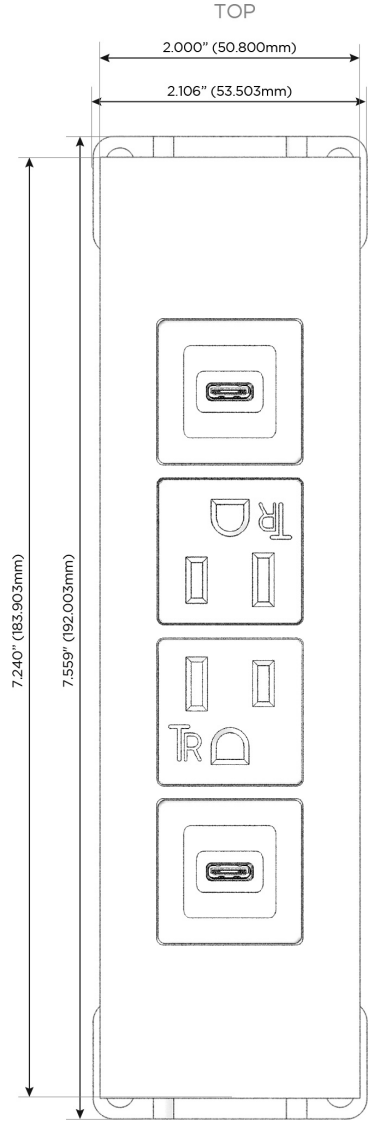

M-POWER-4T

AC POWER & DATA CONNECTIVITY SOLUTION

M-POWER-4TW-SAAV-SS4TP

Specs:

Modules/Ports:

- **S** USB-C (25W High Speed Charging Port)
- **A** Tamper Resistant AC Receptacle
- **V** USB-C (45W High Speed Charging Port)

Distributed by

Mormax Company, Inc.

8 Westchester Plaza

Elmsford, NY 10523

914-699-0101

sales@mormax.com

mormax.com