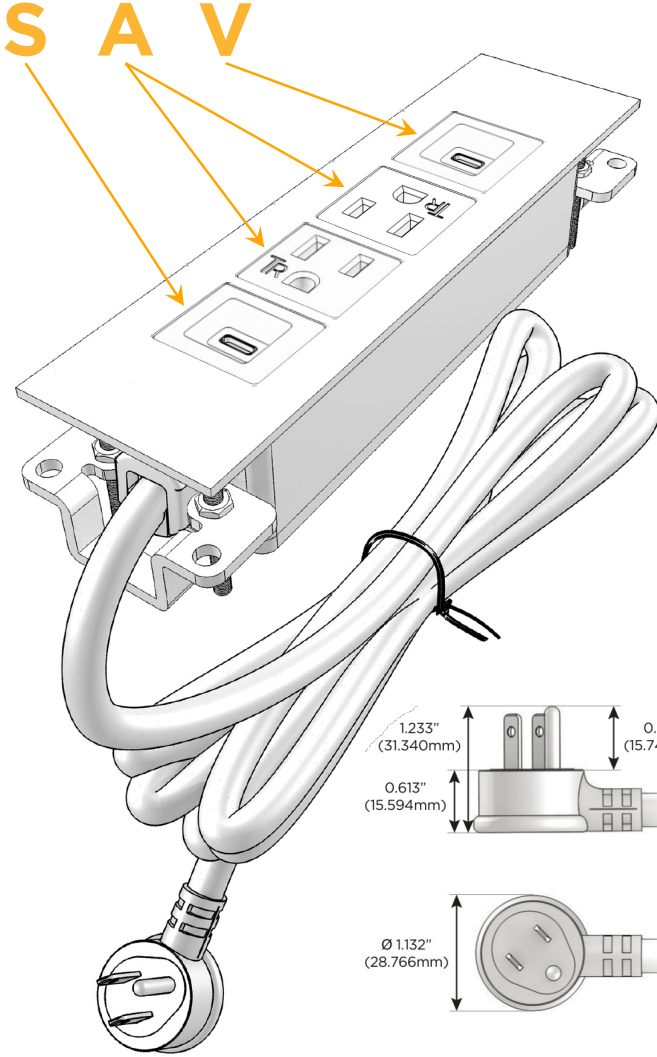

### Module/Port Options:

- A** Tamper Resistant AC Receptacle
- E** USB-A & USB-C (20W)
- M** Double USB-A (Fast Charging Ports - 18W)
- H** HDMI
- 6** CAT 6
- 12** RJ 12
- X** Switched AC
- Y** 3-Way Switch (Low Voltage)
- V** USB-C (45W High Speed Charging Port)
- S** USB-C (25W High Speed Charging Port)
- R** Switched AC (Rocker Switch)
- D** Dimmer Switch

### Plug:

Supplied with Low Profile Flat 45° Angle 120 VAC Plug

Optional Standard Straight 120 VAC Plug

Optional Straight 120 VAC Pass-through Plug

- CLEAN, COMPACT DESIGN
- STREAMLINED
- LOW PROFILE
- SIDE-EXITING CORDS
- PLUG & PLAY
- 6' AC CORD & PLUG (FLAT PLUG STANDARD)
- CUSTOMIZABLE CONFIGURATIONS AND FINISHES
- UL LISTED FOR MOUNTING IN FURNITURE
- 15A

## AC POWER & DATA CONNECTIVITY SOLUTION

M-POWER-4TW-SAAV-SS4TP

Specs:

### Modules/Ports:

- S** USB-C (25W High Speed Charging Port)
- A** Tamper Resistant AC Receptacle
- V** USB-C (45W High Speed Charging Port)

Distributed by

Mormax Company, Inc.

8 Westchester Plaza

Elmsford, NY 10523