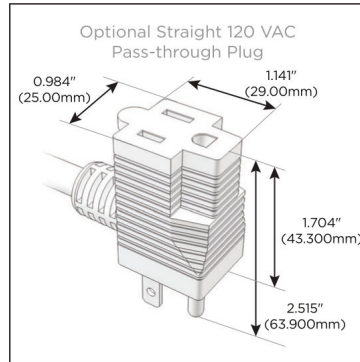

M-POWER-4T

AC POWER & DATA CONNECTIVITY SOLUTION

M-POWER-4TW-SAAV-SS4TP

Specs:

Modules/Ports:

- **S** USB-C (25W High Speed Charging Port)
- **A** Tamper Resistant AC Receptacle
- **V** USB-C (45W High Speed Charging Port)

Distributed by

Mormax Company, Inc.

8 Westchester Plaza

Elmsford, NY 10523

914-699-0101

sales@mormax.com

mormax.com