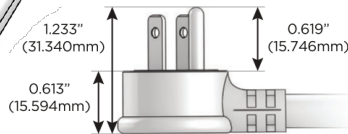

### Plug:

Supplied with Low Profile Flat 45° Angle 120 VAC Plug

Optional Standard Straight 120 VAC Plug

Optional Straight 120 VAC Pass-through Plug

- CLEAN, COMPACT DESIGN
- STREAMLINED
- LOW PROFILE
- SIDE-EXITING CORDS
- PLUG & PLAY
- 6' AC CORD & PLUG (FLAT PLUG STANDARD)
- CUSTOMIZABLE CONFIGURATIONS AND FINISHES
- UL LISTED FOR MOUNTING IN FURNITURE
- 15A

# M-POWER-4T

AC POWER & DATA CONNECTIVITY SOLUTION

M-POWER-4TW-SAAV-SS4ATP

Specs:

**Modules/Ports:**

- S** USB-C (25W High Speed Charging Port)
- A** Tamper Resistant AC Receptacle
- V** USB-C (45W High Speed Charging Port)