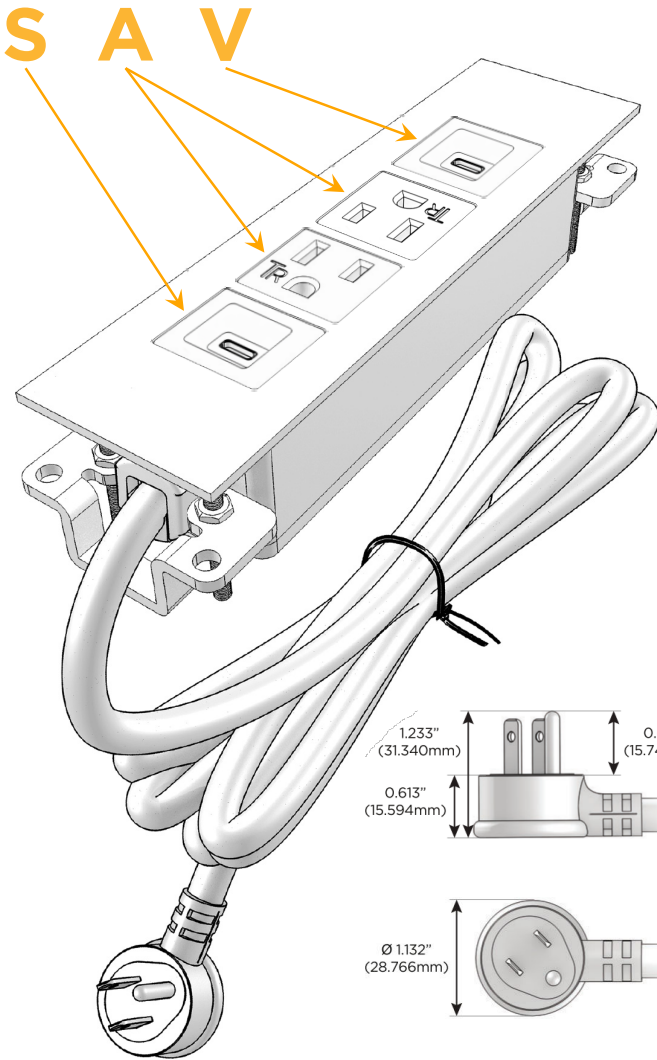

### Module/Port Options:

- A** Tamper Resistant AC Receptacle
- E** USB-A & USB-C (20W)
- M** Double USB-A (Fast Charging Ports - 18W)
- H** HDMI
- 6** CAT 6
- 12** RJ 12
- X** Switched AC
- Y** 3-Way Switch (Low Voltage)
- V** USB-C (45W High Speed Charging Port)
- S** USB-C (25W High Speed Charging Port)
- R** Switched AC (Rocker Switch)
- D** Dimmer Switch

### Plug:

Supplied with Low Profile Flat 45° Angle 120 VAC Plug

Optional Standard Straight 120 VAC Plug

Optional Straight 120 VAC Pass-through Plug

- CLEAN, COMPACT DESIGN
- STREAMLINED
- LOW PROFILE
- SIDE-EXITING CORDS
- PLUG & PLAY
- 6' AC CORD & PLUG (FLAT PLUG STANDARD)
- CUSTOMIZABLE CONFIGURATIONS AND FINISHES
- UL LISTED FOR MOUNTING IN FURNITURE
- 15A

# M-POWER-4T

AC POWER & DATA CONNECTIVITY SOLUTION

M-POWER-4TW-SAAV-SS4ATP

Specs:

**Modules/Ports:**

- S** USB-C (25W High Speed Charging Port)
- A** Tamper Resistant AC Receptacle
- V** USB-C (45W High Speed Charging Port)