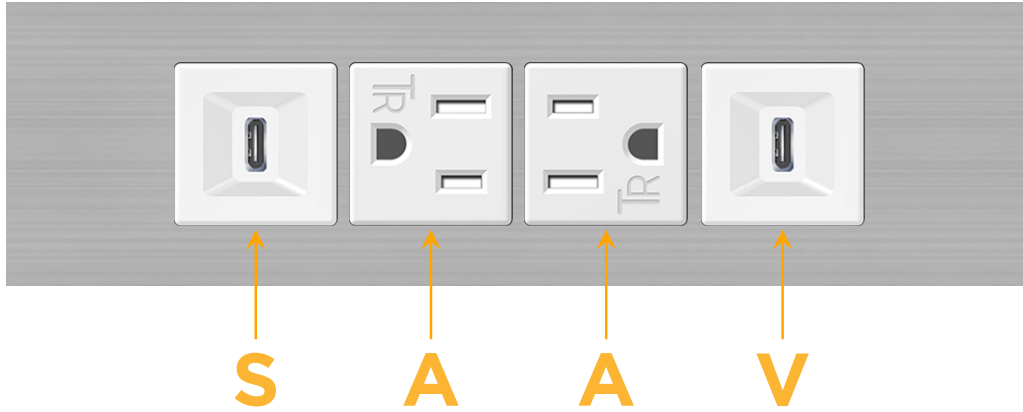

M-POWER-4T

AC POWER & DATA CONNECTIVITY SOLUTION

M-POWER-4TW-SAAV-SS4ATP

Distributed by

Mormax Company, Inc.

8 Westchester Plaza

Elmsford, NY 10523

914-699-0101

sales@mormax.com

mormax.com

Metro Light & Power's line of power & data solutions offers sophisticated design elements combined with greater ease of installation. Streamlined and low-profile, enhanced by side-exiting cords, our outlets advance the industry with their cutting edge look and feel. We believe flexibility is key, and we provide a variety of mounting options, including the ability to mount in limited spaces. Our outlets are available in many finishes and configurations, in addition to a custom color and finish capability for our clients.

Trim Plate Finish: **BRUSHED STAINLESS (ABS)**

Custom Finishes Available

M-POWER-4TW-SAAV-SS4ATP

Features:

Module/Port Options:

- **A** Tamper Resistant AC Receptacle
- **E** USB-A & USB-C (20W)
- **M** Double USB-A (Fast Charging Ports - 18W)
- **H** HDMI
- **6** CAT 6
- **12** RJ 12
- **X** Switched AC
- **Y** 3-Way Switch (Low Voltage)
- **V** USB-C (45W High Speed Charging Port)
- **S** USB-C (25W High Speed Charging Port)
- **R** Switched AC (Rocker Switch)
- **D** Dimmer Switch

Plug:

Supplied with Low Profile Flat 45° Angle 120 VAC Plug

Optional Standard Straight 120 VAC Plug

Optional Straight 120 VAC Pass-through Plug

- CLEAN, COMPACT DESIGN
- STREAMLINED
- LOW PROFILE
- SIDE-EXITING CORDS
- PLUG & PLAY
- 6' AC CORD & PLUG (FLAT PLUG STANDARD)
- CUSTOMIZABLE CONFIGURATIONS AND FINISHES
- UL LISTED FOR MOUNTING IN FURNITURE
- 15A