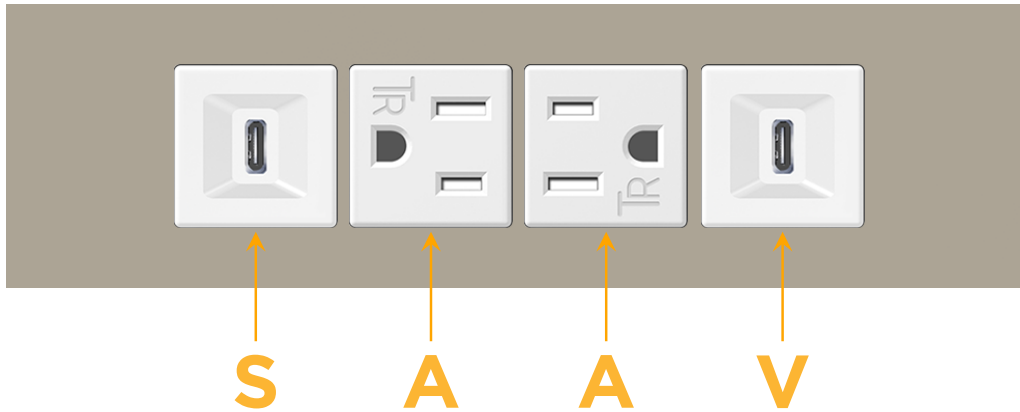

Trim Plate Finish: **SATIN NICKEL (ABS)**

Custom Finishes Available

M-POWER-4TW-SAAV-SATP

Features:

Module/Port Options:

- A** Tamper Resistant AC Receptacle
- E** USB-A & USB-C (20W)
- M** Double USB-A (Fast Charging Ports - 18W)
- H** HDMI
- 6** CAT 6
- 12** RJ 12
- X** Switched AC
- Y** 3-Way Switch (Low Voltage)
- V** USB-C (45W High Speed Charging Port)
- S** USB-C (25W High Speed Charging Port)
- R** Switched AC (Rocker Switch)
- D** Dimmer Switch

Plug:

Supplied with Low Profile Flat 45° Angle 120 VAC Plug

Optional Standard Straight 120 VAC Plug

Optional Straight 120 VAC Pass-through Plug

- CLEAN, COMPACT DESIGN
- STREAMLINED
- LOW PROFILE
- SIDE-EXITING CORDS
- PLUG & PLAY
- 6' AC CORD & PLUG (FLAT PLUG STANDARD)
- CUSTOMIZABLE CONFIGURATIONS AND FINISHES
- UL LISTED FOR MOUNTING IN FURNITURE
- 15A

M-POWER-4T

AC POWER & DATA CONNECTIVITY SOLUTION

M-POWER-4TW-SAAV-SATP

Specs:

Modules/Ports:

- S** USB-C (25W High Speed Charging Port)
- A** Tamper Resistant AC Receptacle
- V** USB-C (45W High Speed Charging Port)