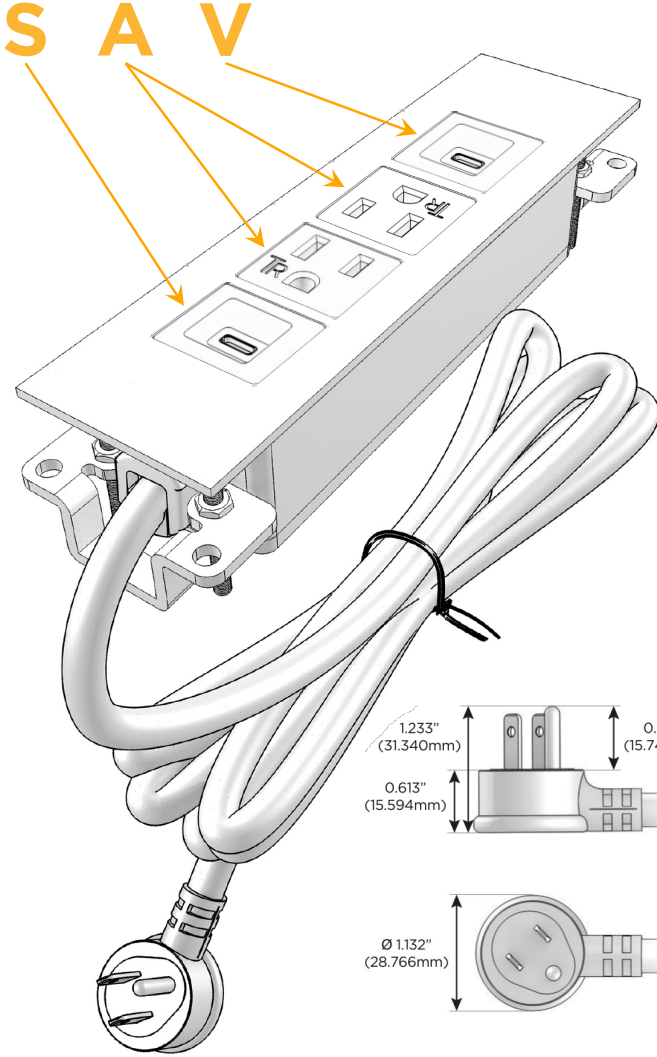

Trim Plate Finish: **SATIN NICKEL (ABS)**

Custom Finishes Available

M-POWER-4TW-SAAV-SATP

Features:

Module/Port Options:

- A** Tamper Resistant AC Receptacle
- E** USB-A & USB-C (20W)
- M** Double USB-A (Fast Charging Ports - 18W)
- H** HDMI
- 6** CAT 6
- 12** RJ 12
- X** Switched AC
- Y** 3-Way Switch (Low Voltage)
- V** USB-C (45W High Speed Charging Port)
- S** USB-C (25W High Speed Charging Port)
- R** Switched AC (Rocker Switch)
- D** Dimmer Switch

Plug:

Supplied with Low Profile Flat 45° Angle 120 VAC Plug

Optional Standard Straight 120 VAC Plug

Optional Straight 120 VAC Pass-through Plug

- CLEAN, COMPACT DESIGN
- STREAMLINED
- LOW PROFILE
- SIDE-EXITING CORDS
- PLUG & PLAY
- 6' AC CORD & PLUG (FLAT PLUG STANDARD)
- CUSTOMIZABLE CONFIGURATIONS AND FINISHES
- UL LISTED FOR MOUNTING IN FURNITURE
- 15A

M-POWER-4T

AC POWER & DATA CONNECTIVITY SOLUTION

M-POWER-4TW-SAAV-SATP

Specs:

Modules/Ports:

- S** USB-C (25W High Speed Charging Port)
- A** Tamper Resistant AC Receptacle
- V** USB-C (45W High Speed Charging Port)