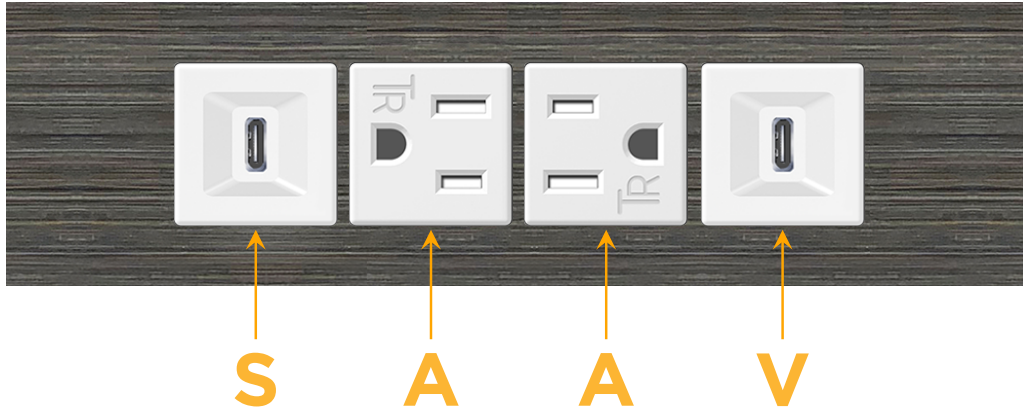

Trim Plate Finish: **GUNMETAL (ABS)**

Custom Finishes Available

M-POWER-4TW-SAAV-S3ATP

Features:

Module/Port Options:

- A** Tamper Resistant AC Receptacle
- E** USB-A & USB-C (20W)
- M** Double USB-A (Fast Charging Ports - 18W)
- H** HDMI
- 6** CAT 6
- 12** RJ 12
- X** Switched AC
- Y** 3-Way Switch (Low Voltage)
- V** USB-C (45W High Speed Charging Port)
- S** USB-C (25W High Speed Charging Port)
- R** Switched AC (Rocker Switch)
- D** Dimmer Switch

Plug:

Supplied with Low Profile Flat 45° Angle 120 VAC Plug

Optional Standard Straight 120 VAC Plug

Optional Straight 120 VAC Pass-through Plug

- CLEAN, COMPACT DESIGN
- STREAMLINED
- LOW PROFILE
- SIDE-EXITING CORDS
- PLUG & PLAY
- 6' AC CORD & PLUG (FLAT PLUG STANDARD)
- CUSTOMIZABLE CONFIGURATIONS AND FINISHES
- UL LISTED FOR MOUNTING IN FURNITURE
- 15A

M-POWER-4T

AC POWER & DATA CONNECTIVITY SOLUTION

M-POWER-4TW-SAAV-S3ATP

Specs:

Modules/Ports:

- S** USB-C (25W High Speed Charging Port)
- A** Tamper Resistant AC Receptacle
- V** USB-C (45W High Speed Charging Port)