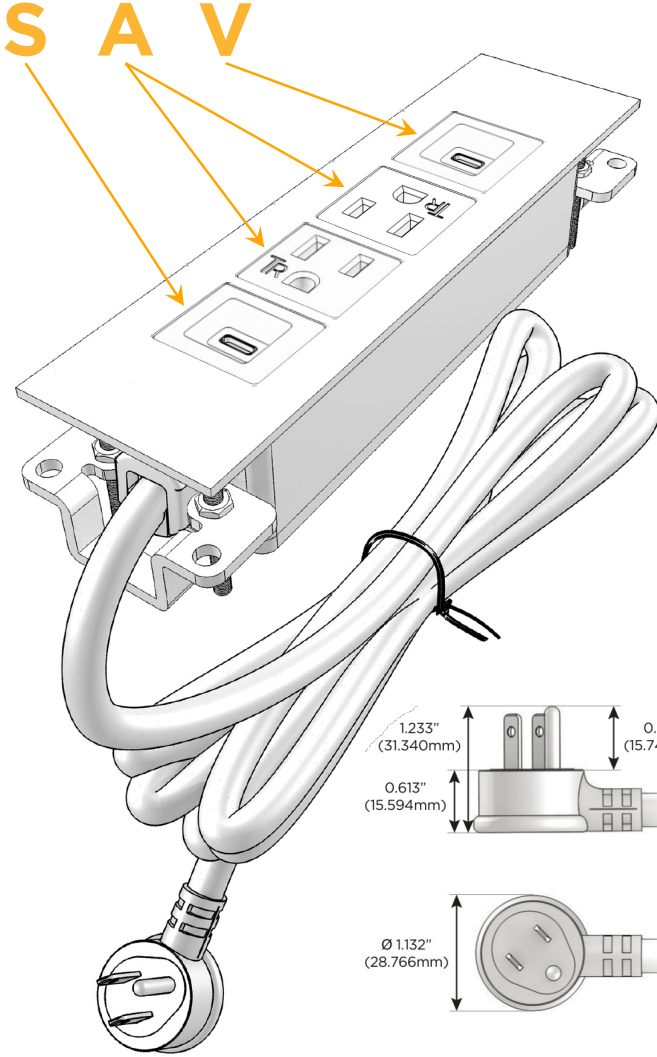

Trim Plate Finish: **GUNMETAL (ABS)**

Custom Finishes Available

M-POWER-4TW-SAAV-S3ATP

Features:

Module/Port Options:

- A** Tamper Resistant AC Receptacle
- E** USB-A & USB-C (20W)
- M** Double USB-A (Fast Charging Ports - 18W)
- H** HDMI
- 6** CAT 6
- 12** RJ 12
- X** Switched AC
- Y** 3-Way Switch (Low Voltage)
- V** USB-C (45W High Speed Charging Port)
- S** USB-C (25W High Speed Charging Port)
- R** Switched AC (Rocker Switch)
- D** Dimmer Switch

Plug:

Supplied with Low Profile Flat 45° Angle 120 VAC Plug

Optional Standard Straight 120 VAC Plug

Optional Straight 120 VAC Pass-through Plug

- CLEAN, COMPACT DESIGN
- STREAMLINED
- LOW PROFILE
- SIDE-EXITING CORDS
- PLUG & PLAY
- 6' AC CORD & PLUG (FLAT PLUG STANDARD)
- CUSTOMIZABLE CONFIGURATIONS AND FINISHES
- UL LISTED FOR MOUNTING IN FURNITURE
- 15A

M-POWER-4T

AC POWER & DATA CONNECTIVITY SOLUTION

M-POWER-4TW-SAAV-S3ATP

Specs:

Modules/Ports:

- S** USB-C (25W High Speed Charging Port)
- A** Tamper Resistant AC Receptacle
- V** USB-C (45W High Speed Charging Port)