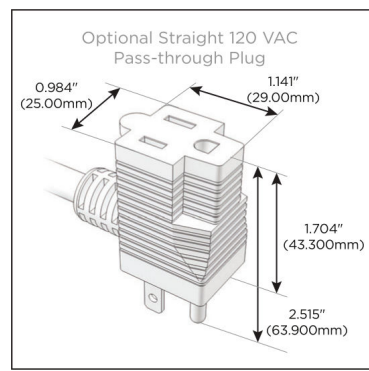

Trim Plate Finish: **CHROME (ABS)**

Custom Finishes Available

M-POWER-4TW-SAAV-CRATP

Features:

Module/Port Options:

- A** Tamper Resistant AC Receptacle
- E** USB-A & USB-C (20W)
- M** Double USB-A (Fast Charging Ports - 18W)
- H** HDMI
- 6** CAT 6
- 12** RJ 12
- X** Switched AC
- Y** 3-Way Switch (Low Voltage)
- V** USB-C (45W High Speed Charging Port)
- S** USB-C (25W High Speed Charging Port)
- R** Switched AC (Rocker Switch)
- D** Dimmer Switch

Plug:

Supplied with Low Profile Flat 45° Angle 120 VAC Plug

Optional Standard Straight 120 VAC Plug

Optional Straight 120 VAC Pass-through Plug

- CLEAN, COMPACT DESIGN
- STREAMLINED
- LOW PROFILE
- SIDE-EXITING CORDS
- PLUG & PLAY
- 6' AC CORD & PLUG (FLAT PLUG STANDARD)
- CUSTOMIZABLE CONFIGURATIONS AND FINISHES
- UL LISTED FOR MOUNTING IN FURNITURE
- 15A

M-POWER-4T

AC POWER & DATA CONNECTIVITY SOLUTION

M-POWER-4TW-SAAV-CRATP

Specs:

Modules/Ports:

- S** USB-C (25W High Speed Charging Port)
- A** Tamper Resistant AC Receptacle
- V** USB-C (45W High Speed Charging Port)