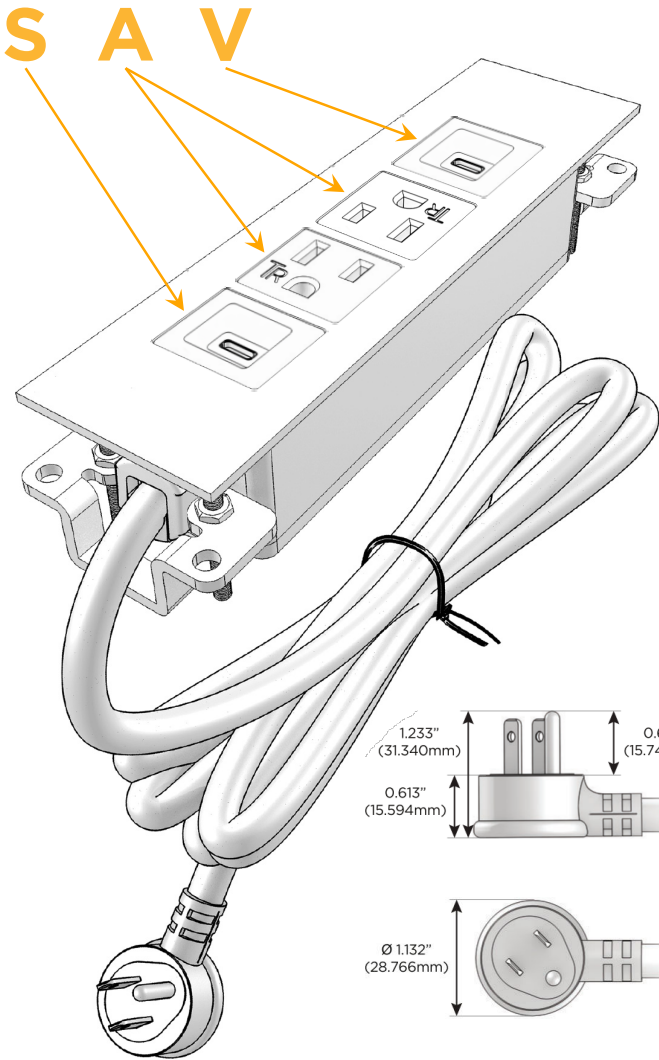

Trim Plate Finish: **CHROME (ABS)**

Custom Finishes Available

M-POWER-4TW-SAAV-CRATP

Features:

Module/Port Options:

- A** Tamper Resistant AC Receptacle
- E** USB-A & USB-C (20W)
- M** Double USB-A (Fast Charging Ports - 18W)
- H** HDMI
- 6** CAT 6
- 12** RJ 12
- X** Switched AC
- Y** 3-Way Switch (Low Voltage)
- V** USB-C (45W High Speed Charging Port)
- S** USB-C (25W High Speed Charging Port)
- R** Switched AC (Rocker Switch)
- D** Dimmer Switch

Plug:

Supplied with Low Profile Flat 45° Angle 120 VAC Plug

Optional Standard Straight 120 VAC Plug

Optional Straight 120 VAC Pass-through Plug

- CLEAN, COMPACT DESIGN
- STREAMLINED
- LOW PROFILE
- SIDE-EXITING CORDS
- PLUG & PLAY
- 6' AC CORD & PLUG (FLAT PLUG STANDARD)
- CUSTOMIZABLE CONFIGURATIONS AND FINISHES
- UL LISTED FOR MOUNTING IN FURNITURE
- 15A

M-POWER-4T

AC POWER & DATA CONNECTIVITY SOLUTION

M-POWER-4TW-SAAV-CRATP

Specs:

Modules/Ports:

- S** USB-C (25W High Speed Charging Port)
- A** Tamper Resistant AC Receptacle
- V** USB-C (45W High Speed Charging Port)