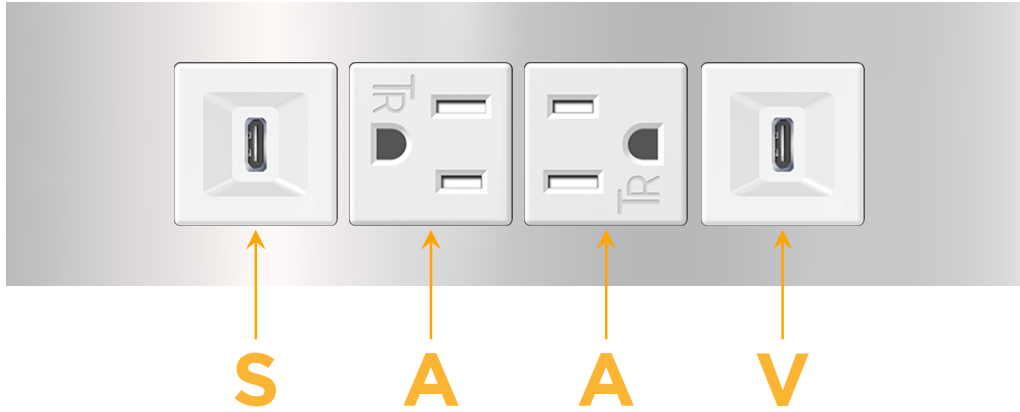

Trim Plate Finish: **CHROME (ABS)**

Custom Finishes Available

M-POWER-4TW-SAAV-CRATP

Features:

Module/Port Options:

- A** Tamper Resistant AC Receptacle
- E** USB-A & USB-C (20W)
- M** Double USB-A (Fast Charging Ports - 18W)
- H** HDMI
- 6** CAT 6
- 12** RJ 12
- X** Switched AC
- Y** 3-Way Switch (Low Voltage)
- V** USB-C (45W High Speed Charging Port)
- S** USB-C (25W High Speed Charging Port)
- R** Switched AC (Rocker Switch)
- D** Dimmer Switch

Plug:

Supplied with Low Profile Flat 45° Angle 120 VAC Plug

Optional Standard Straight 120 VAC Plug

Optional Straight 120 VAC Pass-through Plug

- CLEAN, COMPACT DESIGN
- STREAMLINED
- LOW PROFILE
- SIDE-EXITING CORDS
- PLUG & PLAY
- 6' AC CORD & PLUG (FLAT PLUG STANDARD)
- CUSTOMIZABLE CONFIGURATIONS AND FINISHES
- UL LISTED FOR MOUNTING IN FURNITURE
- 15A

M-POWER-4T

AC POWER & DATA CONNECTIVITY SOLUTION

M-POWER-4TW-SAAV-CRATP

Specs:

Modules/Ports:

- S** USB-C (25W High Speed Charging Port)
- A** Tamper Resistant AC Receptacle
- V** USB-C (45W High Speed Charging Port)