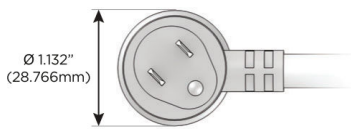

Trim Plate Finish: **CHROME (ABS)**

Custom Finishes Available

M-POWER-4TW-SAAV-CRATP

Features:

Module/Port Options:

- A** Tamper Resistant AC Receptacle
- E** USB-A & USB-C (20W)
- M** Double USB-A (Fast Charging Ports - 18W)
- H** HDMI
- 6** CAT 6
- 12** RJ 12
- X** Switched AC
- Y** 3-Way Switch (Low Voltage)
- V** USB-C (45W High Speed Charging Port)
- S** USB-C (25W High Speed Charging Port)
- R** Switched AC (Rocker Switch)
- D** Dimmer Switch

Plug:

Supplied with Low Profile Flat 45° Angle 120 VAC Plug

Optional Standard Straight 120 VAC Plug

Optional Straight 120 VAC Pass-through Plug

- CLEAN, COMPACT DESIGN
- STREAMLINED
- LOW PROFILE
- SIDE-EXITING CORDS
- PLUG & PLAY
- 6' AC CORD & PLUG (FLAT PLUG STANDARD)
- CUSTOMIZABLE CONFIGURATIONS AND FINISHES
- UL LISTED FOR MOUNTING IN FURNITURE
- 15A

M-POWER-4T

AC POWER & DATA CONNECTIVITY SOLUTION

M-POWER-4TW-SAAV-CRATP

Specs:

Modules/Ports:

- S** USB-C (25W High Speed Charging Port)
- A** Tamper Resistant AC Receptacle
- V** USB-C (45W High Speed Charging Port)