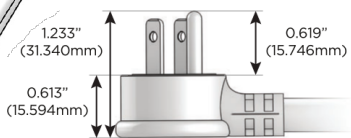

M-POWER-4T

AC POWER & DATA CONNECTIVITY SOLUTION

M-POWER-4TW-SAAV-CRATP

Specs:

Modules/Ports:

- S** USB-C (25W High Speed Charging Port)
- A** Tamper Resistant AC Receptacle
- V** USB-C (45W High Speed Charging Port)