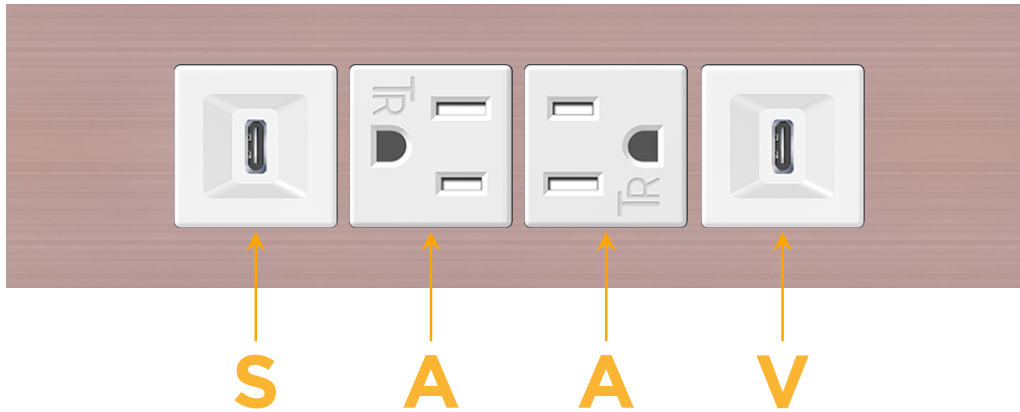

Trim Plate Finish: **CHAMPAGNE (ABS)**

Custom Finishes Available

M-POWER-4TW-SAAV-CHATP

Features:

Module/Port Options:

- A** Tamper Resistant AC Receptacle
- E** USB-A & USB-C (20W)
- M** Double USB-A (Fast Charging Ports - 18W)
- H** HDMI
- 6** CAT 6
- 12** RJ 12
- X** Switched AC
- Y** 3-Way Switch (Low Voltage)
- V** USB-C (45W High Speed Charging Port)
- S** USB-C (25W High Speed Charging Port)
- R** Switched AC (Rocker Switch)
- D** Dimmer Switch

Plug:

Supplied with Low Profile Flat 45° Angle 120 VAC Plug

Optional Standard Straight 120 VAC Plug

Optional Straight 120 VAC Pass-through Plug

- CLEAN, COMPACT DESIGN
- STREAMLINED
- LOW PROFILE
- SIDE-EXITING CORDS
- PLUG & PLAY
- 6' AC CORD & PLUG (FLAT PLUG STANDARD)
- CUSTOMIZABLE CONFIGURATIONS AND FINISHES
- UL LISTED FOR MOUNTING IN FURNITURE
- 15A

M-POWER-4T

AC POWER & DATA CONNECTIVITY SOLUTION

M-POWER-4TW-SAAV-CHATP

Specs:

Modules/Ports:

- S** USB-C (25W High Speed Charging Port)
- A** Tamper Resistant AC Receptacle
- V** USB-C (45W High Speed Charging Port)