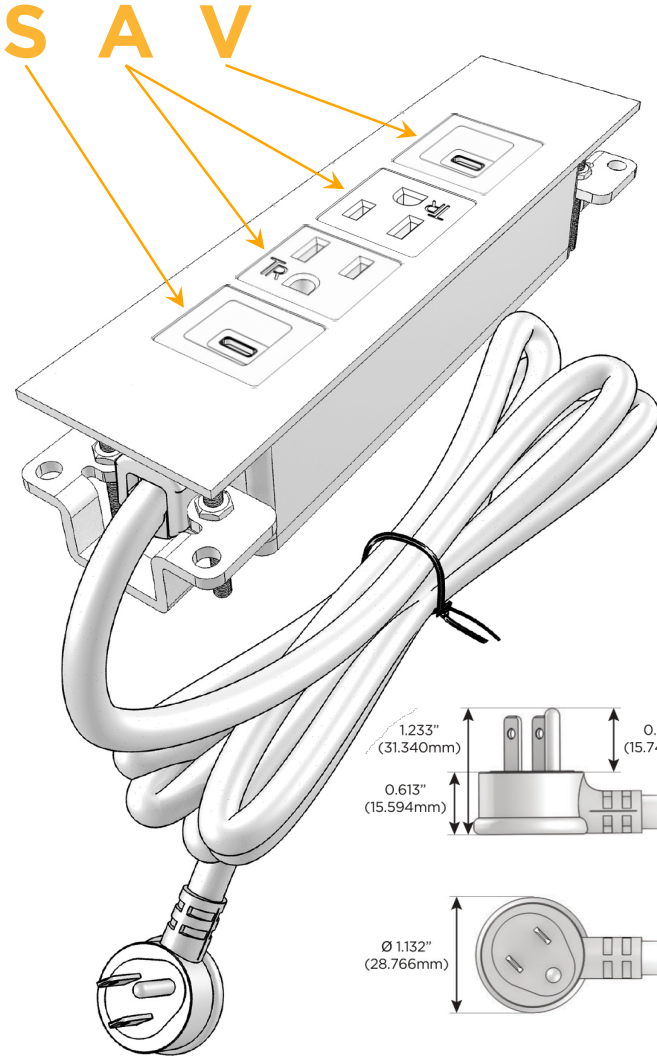

Trim Plate Finish: **CHAMPAGNE (ABS)**

Custom Finishes Available

M-POWER-4TW-SAAV-CHATP

Features:

Module/Port Options:

- A** Tamper Resistant AC Receptacle
- E** USB-A & USB-C (20W)
- M** Double USB-A (Fast Charging Ports - 18W)
- H** HDMI
- 6** CAT 6
- 12** RJ 12
- X** Switched AC
- Y** 3-Way Switch (Low Voltage)
- V** USB-C (45W High Speed Charging Port)
- S** USB-C (25W High Speed Charging Port)
- R** Switched AC (Rocker Switch)
- D** Dimmer Switch

Plug:

Supplied with Low Profile Flat 45° Angle 120 VAC Plug

Optional Standard Straight 120 VAC Plug

Optional Straight 120 VAC Pass-through Plug

- CLEAN, COMPACT DESIGN
- STREAMLINED
- LOW PROFILE
- SIDE-EXITING CORDS
- PLUG & PLAY
- 6' AC CORD & PLUG (FLAT PLUG STANDARD)
- CUSTOMIZABLE CONFIGURATIONS AND FINISHES
- UL LISTED FOR MOUNTING IN FURNITURE
- 15A

M-POWER-4T

AC POWER & DATA CONNECTIVITY SOLUTION

M-POWER-4TW-SAAV-CHATP

Specs:

Modules/Ports:

- S** USB-C (25W High Speed Charging Port)
- A** Tamper Resistant AC Receptacle
- V** USB-C (45W High Speed Charging Port)