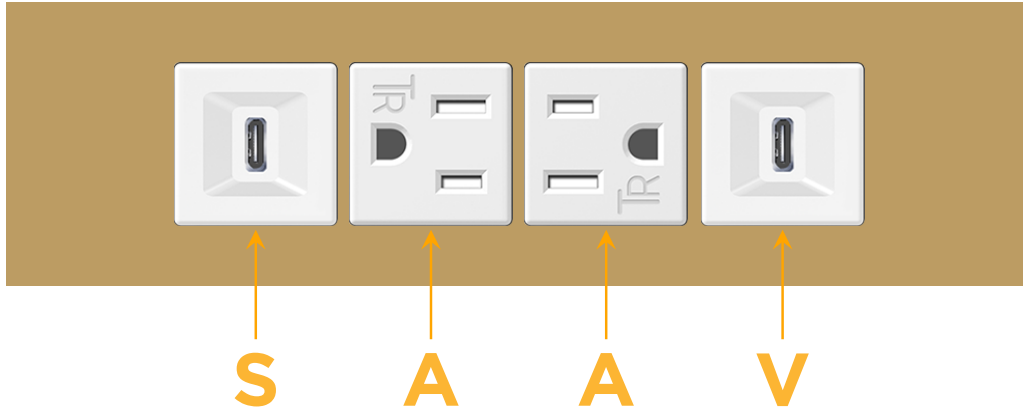

Trim Plate Finish: **STANDARD BRONZE (ABS)**

Custom Finishes Available

M-POWER-4TW-SAAV-BZATP

Features:

Module/Port Options:

- A** Tamper Resistant AC Receptacle
- E** USB-A & USB-C (20W)
- M** Double USB-A (Fast Charging Ports - 18W)
- H** HDMI
- 6** CAT 6
- 12** RJ 12
- X** Switched AC
- Y** 3-Way Switch (Low Voltage)
- V** USB-C (45W High Speed Charging Port)
- S** USB-C (25W High Speed Charging Port)
- R** Switched AC (Rocker Switch)
- D** Dimmer Switch

Plug:

Supplied with Low Profile Flat 45° Angle 120 VAC Plug

Optional Standard Straight 120 VAC Plug

Optional Straight 120 VAC Pass-through Plug

- CLEAN, COMPACT DESIGN
- STREAMLINED
- LOW PROFILE
- SIDE-EXITING CORDS
- PLUG & PLAY
- 6' AC CORD & PLUG (FLAT PLUG STANDARD)
- CUSTOMIZABLE CONFIGURATIONS AND FINISHES
- UL LISTED FOR MOUNTING IN FURNITURE
- 15A

M-POWER-4T

AC POWER & DATA CONNECTIVITY SOLUTION

M-POWER-4TW-SAAV-BZATP

Specs:

Modules/Ports:

- S** USB-C (25W High Speed Charging Port)
- A** Tamper Resistant AC Receptacle
- V** USB-C (45W High Speed Charging Port)