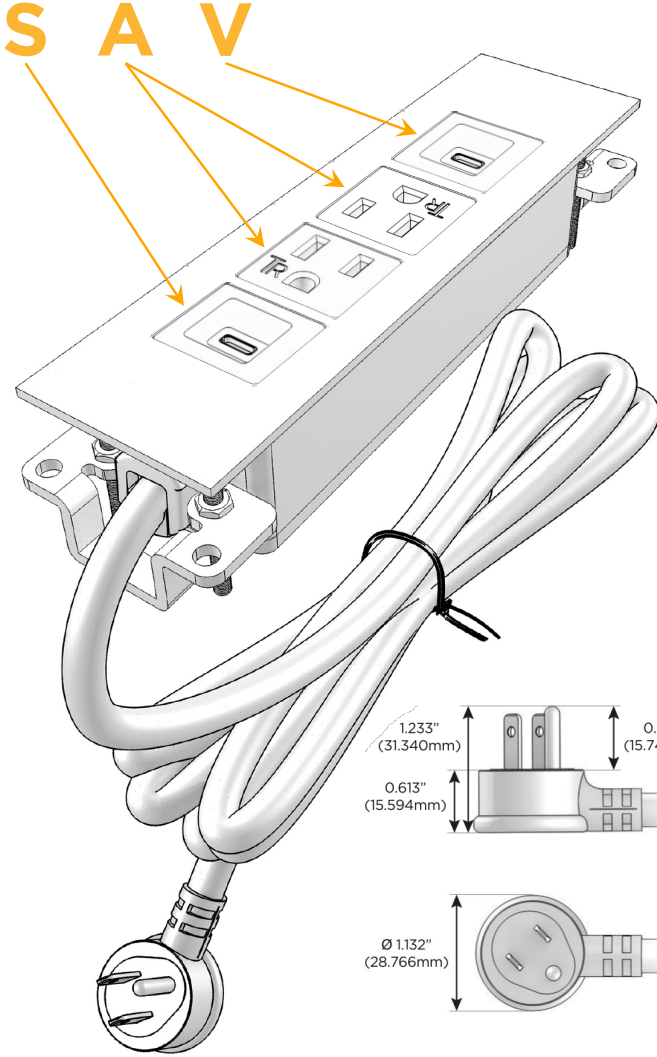

Trim Plate Finish: **STANDARD BRONZE (ABS)**

Custom Finishes Available

M-POWER-4TW-SAAV-BZATP

Features:

Module/Port Options:

- A** Tamper Resistant AC Receptacle
- E** USB-A & USB-C (20W)
- M** Double USB-A (Fast Charging Ports - 18W)
- H** HDMI
- 6** CAT 6
- 12** RJ 12
- X** Switched AC
- Y** 3-Way Switch (Low Voltage)
- V** USB-C (45W High Speed Charging Port)
- S** USB-C (25W High Speed Charging Port)
- R** Switched AC (Rocker Switch)
- D** Dimmer Switch

Plug:

Supplied with Low Profile Flat 45° Angle 120 VAC Plug

Optional Standard Straight 120 VAC Plug

Optional Straight 120 VAC Pass-through Plug

- CLEAN, COMPACT DESIGN
- STREAMLINED
- LOW PROFILE
- SIDE-EXITING CORDS
- PLUG & PLAY
- 6' AC CORD & PLUG (FLAT PLUG STANDARD)
- CUSTOMIZABLE CONFIGURATIONS AND FINISHES
- UL LISTED FOR MOUNTING IN FURNITURE
- 15A

M-POWER-4T

AC POWER & DATA CONNECTIVITY SOLUTION

M-POWER-4TW-SAAV-BZATP

Specs:

Modules/Ports:

- S** USB-C (25W High Speed Charging Port)
- A** Tamper Resistant AC Receptacle
- V** USB-C (45W High Speed Charging Port)