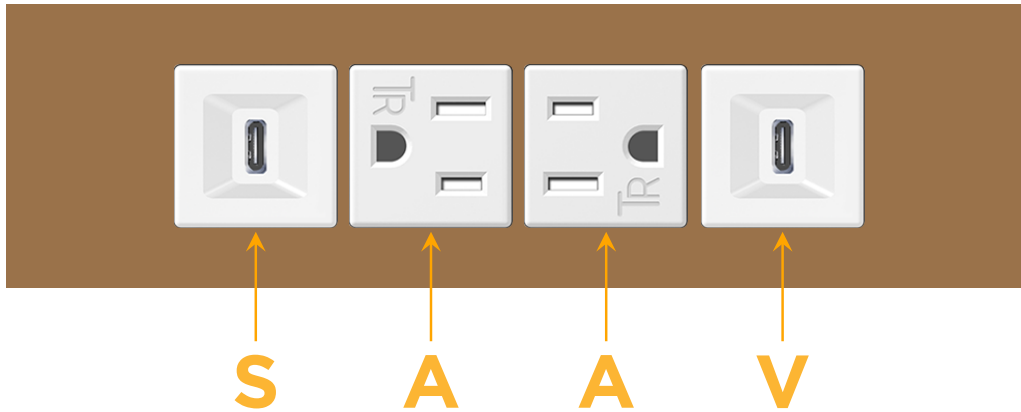

M-POWER-4T

AC POWER & DATA CONNECTIVITY SOLUTION

M-POWER-4TW-SAAV-BZ5ATP

Distributed by

Mormax Company, Inc.

8 Westchester Plaza

Elmsford, NY 10523

914-699-0101

sales@mormax.com

mormax.com

Metro Light & Power's line of power & data solutions offers sophisticated design elements combined with greater ease of installation. Streamlined and low-profile, enhanced by side-exiting cords, our outlets advance the industry with their cutting edge look and feel. We believe flexibility is key, and we provide a variety of mounting options, including the ability to mount in limited spaces. Our outlets are available in many finishes and configurations, in addition to a custom color and finish capability for our clients.

Trim Plate Finish: **ARCHITECTURAL BRONZE (ABS)**

Custom Finishes Available

M-POWER-4TW-SAAV-BZ5ATP

Features:

Module/Port Options:

- **A** Tamper Resistant AC Receptacle
- **E** USB-A & USB-C (20W)
- **M** Double USB-A (Fast Charging Ports - 18W)
- **H** HDMI
- **6** CAT 6
- **12** RJ 12
- **X** Switched AC
- **Y** 3-Way Switch (Low Voltage)
- **V** USB-C (45W High Speed Charging Port)
- **S** USB-C (25W High Speed Charging Port)
- **R** Switched AC (Rocker Switch)
- **D** Dimmer Switch

Plug:

Supplied with Low Profile Flat 45° Angle 120 VAC Plug

Optional Standard Straight 120 VAC Plug

Optional Straight 120 VAC Pass-through Plug

- CLEAN, COMPACT DESIGN
- STREAMLINED
- LOW PROFILE
- SIDE-EXITING CORDS
- PLUG & PLAY
- 6' AC CORD & PLUG (FLAT PLUG STANDARD)
- CUSTOMIZABLE CONFIGURATIONS AND FINISHES
- UL LISTED FOR MOUNTING IN FURNITURE
- 15A