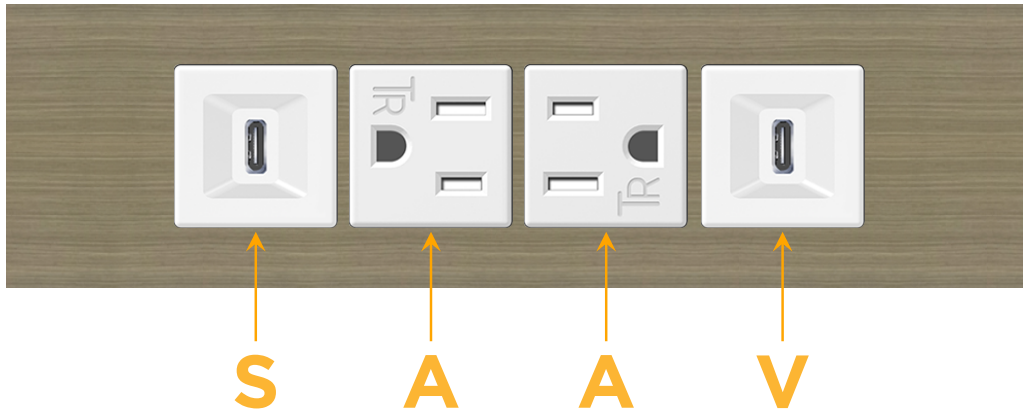

Trim Plate Finish: **ANTIQUED ARCHITECTURAL BRONZE (ABS)**

Custom Finishes Available

M-POWER-4TW-SAAV-BZ5AATP

Features:

Module/Port Options:

- A** Tamper Resistant AC Receptacle
- E** USB-A & USB-C (20W)
- M** Double USB-A (Fast Charging Ports - 18W)
- H** HDMI
- 6** CAT 6
- 12** RJ 12
- X** Switched AC
- Y** 3-Way Switch (Low Voltage)
- V** USB-C (45W High Speed Charging Port)
- S** USB-C (25W High Speed Charging Port)
- R** Switched AC (Rocker Switch)
- D** Dimmer Switch

Plug:

Supplied with Low Profile Flat 45° Angle 120 VAC Plug

Optional Standard Straight 120 VAC Plug

Optional Straight 120 VAC Pass-through Plug

- CLEAN, COMPACT DESIGN
- STREAMLINED
- LOW PROFILE
- SIDE-EXITING CORDS
- PLUG & PLAY
- 6' AC CORD & PLUG (FLAT PLUG STANDARD)
- CUSTOMIZABLE CONFIGURATIONS AND FINISHES
- UL LISTED FOR MOUNTING IN FURNITURE
- 15A

sales@mormax.com

mormax.com

Specs:

Modules/Ports:

- S** USB-C (25W High Speed Charging Port)
- A** Tamper Resistant AC Receptacle
- V** USB-C (45W High Speed Charging Port)