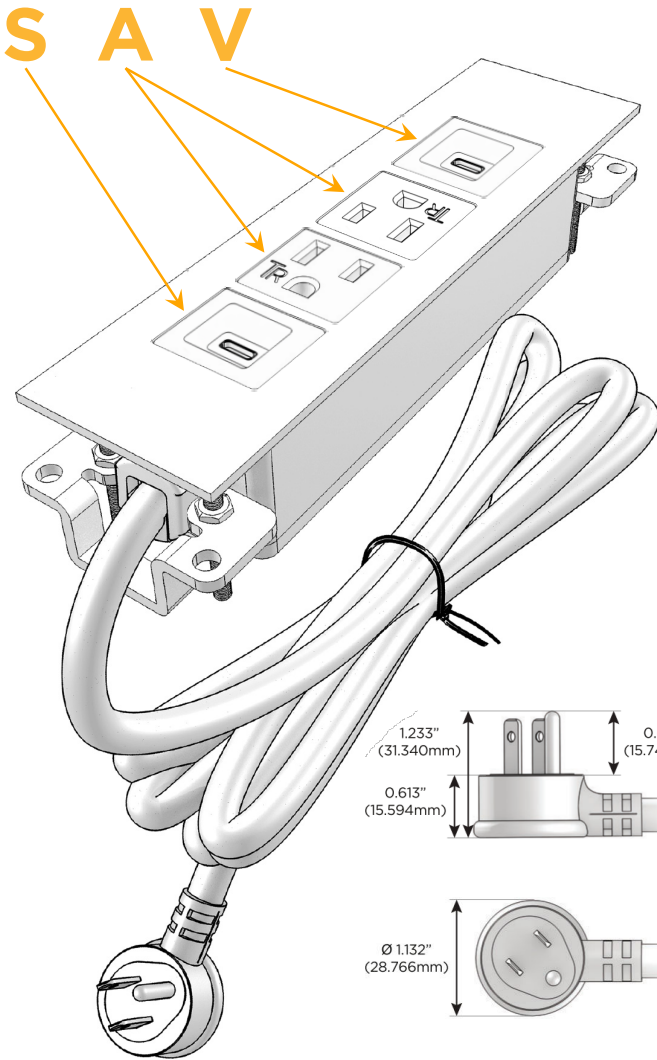

### Module/Port Options:

- A** Tamper Resistant AC Receptacle
- E** USB-A & USB-C (20W)
- M** Double USB-A (Fast Charging Ports - 18W)
- H** HDMI
- 6** CAT 6
- 12** RJ 12
- X** Switched AC
- Y** 3-Way Switch (Low Voltage)
- V** USB-C (45W High Speed Charging Port)
- S** USB-C (25W High Speed Charging Port)
- R** Switched AC (Rocker Switch)
- D** Dimmer Switch

### Plug:

Supplied with Low Profile Flat 45° Angle 120 VAC Plug

Optional Standard Straight 120 VAC Plug

Optional Straight 120 VAC Pass-through Plug

- CLEAN, COMPACT DESIGN
- STREAMLINED
- LOW PROFILE
- SIDE-EXITING CORDS
- PLUG & PLAY
- 6' AC CORD & PLUG (FLAT PLUG STANDARD)
- CUSTOMIZABLE CONFIGURATIONS AND FINISHES
- UL LISTED FOR MOUNTING IN FURNITURE
- 15A

# M-POWER-4T

AC POWER & DATA CONNECTIVITY SOLUTION

M-POWER-4TW-SAAV-BZ4TP

Specs:

**Modules/Ports:**

- S** USB-C (25W High Speed Charging Port)
- A** Tamper Resistant AC Receptacle
- V** USB-C (45W High Speed Charging Port)