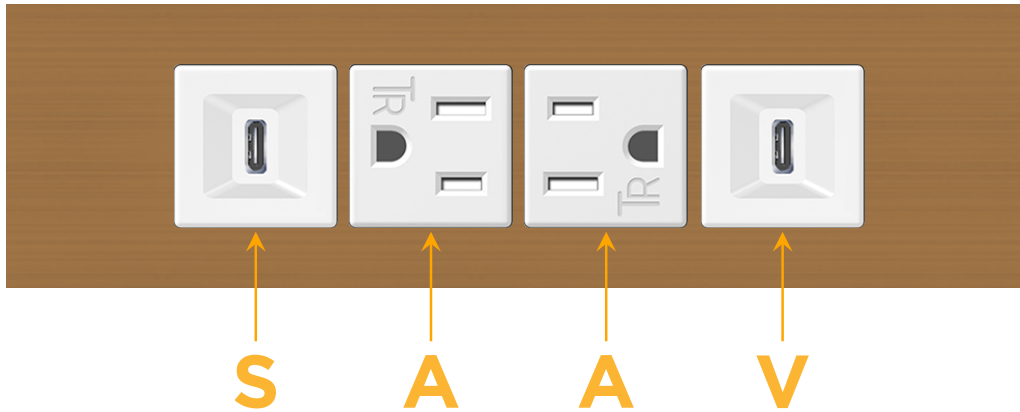

M-POWER-4T

AC POWER & DATA CONNECTIVITY SOLUTION

M-POWER-4TW-SAAV-BZ4TP

Distributed by

Mormax Company, Inc.

8 Westchester Plaza

Elmsford, NY 10523

914-699-0101

sales@mormax.com

mormax.com

Metro Light & Power's line of power & data solutions offers sophisticated design elements combined with greater ease of installation. Streamlined and low-profile, enhanced by side-exiting cords, our outlets advance the industry with their cutting edge look and feel. We believe flexibility is key, and we provide a variety of mounting options, including the ability to mount in limited spaces. Our outlets are available in many finishes and configurations, in addition to a custom color and finish capability for our clients.

Trim Plate Finish: **SOLID BRONZE BRUSHED**

Custom Finishes Available

M-POWER-4TW-SAAV-BZ4TP

Features:

Module/Port Options:

- **A** Tamper Resistant AC Receptacle
- **E** USB-A & USB-C (20W)
- **M** Double USB-A (Fast Charging Ports - 18W)
- **H** HDMI
- **6** CAT 6
- **12** RJ 12
- **X** Switched AC
- **Y** 3-Way Switch (Low Voltage)
- **V** USB-C (45W High Speed Charging Port)
- **S** USB-C (25W High Speed Charging Port)
- **R** Switched AC (Rocker Switch)
- **D** Dimmer Switch

Plug:

Supplied with Low Profile Flat 45° Angle 120 VAC Plug

Optional Standard Straight 120 VAC Plug

Optional Straight 120 VAC Pass-through Plug

- CLEAN, COMPACT DESIGN
- STREAMLINED
- LOW PROFILE
- SIDE-EXITING CORDS
- PLUG & PLAY
- 6' AC CORD & PLUG (FLAT PLUG STANDARD)
- CUSTOMIZABLE CONFIGURATIONS AND FINISHES
- UL LISTED FOR MOUNTING IN FURNITURE
- 15A