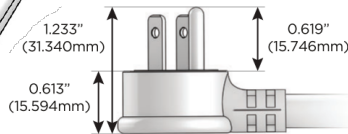

Plug:

Supplied with Low Profile Flat 45° Angle 120 VAC Plug

Optional Standard Straight 120 VAC Plug

Optional Straight 120 VAC Pass-through Plug

- CLEAN, COMPACT DESIGN
- STREAMLINED
- LOW PROFILE
- SIDE-EXITING CORDS
- PLUG & PLAY
- 6' AC CORD & PLUG (FLAT PLUG STANDARD)
- CUSTOMIZABLE CONFIGURATIONS AND FINISHES
- UL LISTED FOR MOUNTING IN FURNITURE
- 15A

M-POWER-4T

AC POWER & DATA CONNECTIVITY SOLUTION

M-POWER-4TW-SAAV-BTP

Specs:

Modules/Ports:

- S** USB-C (25W High Speed Charging Port)
- A** Tamper Resistant AC Receptacle
- V** USB-C (45W High Speed Charging Port)