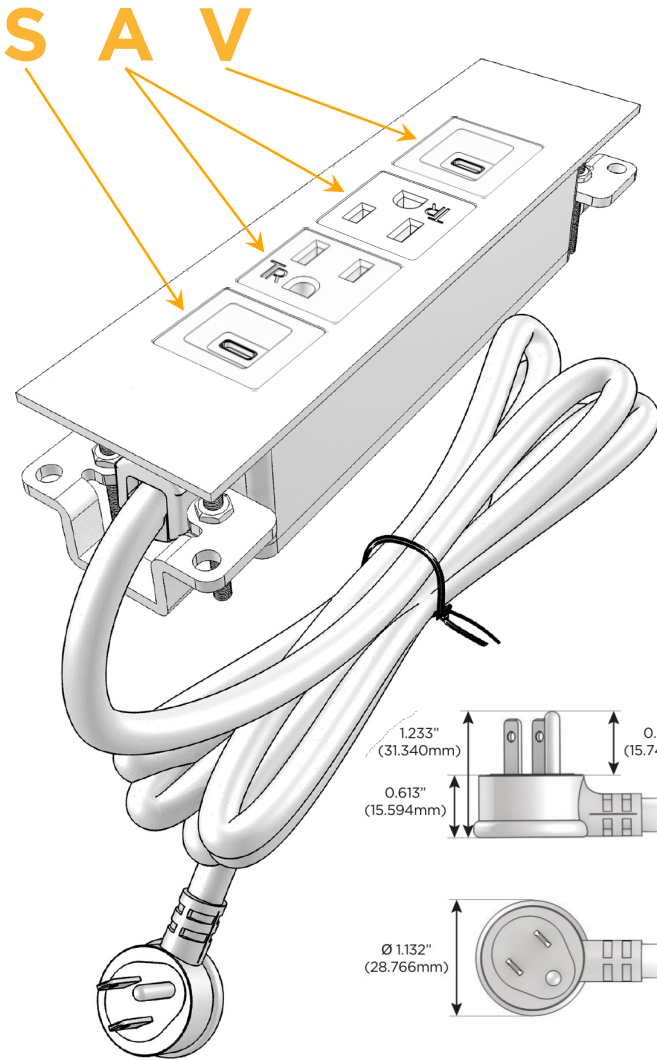

Trim Plate Finish: **BLACK (STEEL)**

Custom Finishes Available

M-POWER-4TW-SAAV-BTP

Features:

Module/Port Options:

- A** Tamper Resistant AC Receptacle
- E** USB-A & USB-C (20W)
- M** Double USB-A (Fast Charging Ports - 18W)
- H** HDMI
- 6** CAT 6
- 12** RJ 12
- X** Switched AC
- Y** 3-Way Switch (Low Voltage)
- V** USB-C (45W High Speed Charging Port)
- S** USB-C (25W High Speed Charging Port)
- R** Switched AC (Rocker Switch)
- D** Dimmer Switch

Plug:

Supplied with Low Profile Flat 45° Angle 120 VAC Plug

Optional Standard Straight 120 VAC Plug

Optional Straight 120 VAC Pass-through Plug

- CLEAN, COMPACT DESIGN
- STREAMLINED
- LOW PROFILE
- SIDE-EXITING CORDS
- PLUG & PLAY
- 6' AC CORD & PLUG (FLAT PLUG STANDARD)
- CUSTOMIZABLE CONFIGURATIONS AND FINISHES
- UL LISTED FOR MOUNTING IN FURNITURE
- 15A

M-POWER-4T

AC POWER & DATA CONNECTIVITY SOLUTION

M-POWER-4TW-SAAV-BTP

Specs:

Modules/Ports:

- S** USB-C (25W High Speed Charging Port)
- A** Tamper Resistant AC Receptacle
- V** USB-C (45W High Speed Charging Port)