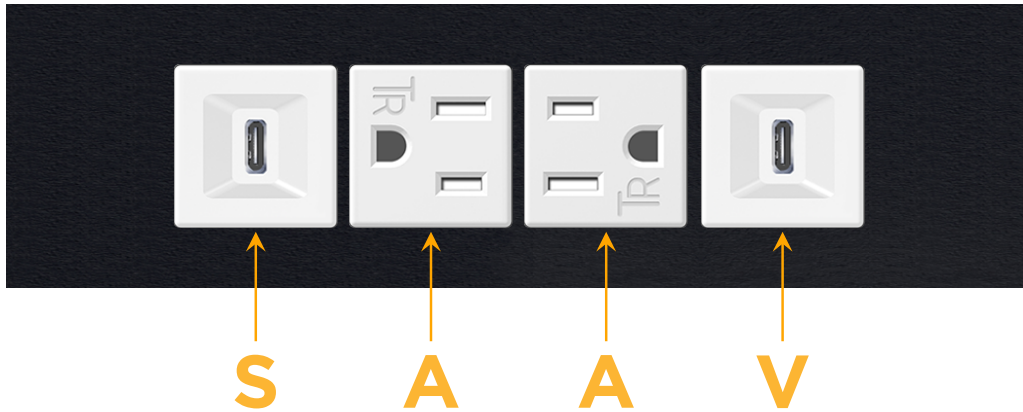

Trim Plate Finish: **BLACK (STEEL)**

Custom Finishes Available

M-POWER-4TW-SAAV-BTP

Features:

Module/Port Options:

- A** Tamper Resistant AC Receptacle
- E** USB-A & USB-C (20W)
- M** Double USB-A (Fast Charging Ports - 18W)
- H** HDMI
- 6** CAT 6
- 12** RJ 12
- X** Switched AC
- Y** 3-Way Switch (Low Voltage)
- V** USB-C (45W High Speed Charging Port)
- S** USB-C (25W High Speed Charging Port)
- R** Switched AC (Rocker Switch)
- D** Dimmer Switch

Plug:

Supplied with Low Profile Flat 45° Angle 120 VAC Plug

Optional Standard Straight 120 VAC Plug

Optional Straight 120 VAC Pass-through Plug

- CLEAN, COMPACT DESIGN
- STREAMLINED
- LOW PROFILE
- SIDE-EXITING CORDS
- PLUG & PLAY
- 6' AC CORD & PLUG (FLAT PLUG STANDARD)
- CUSTOMIZABLE CONFIGURATIONS AND FINISHES
- UL LISTED FOR MOUNTING IN FURNITURE
- 15A

M-POWER-4T

AC POWER & DATA CONNECTIVITY SOLUTION

M-POWER-4TW-SAAV-BTP

Specs:

Modules/Ports:

- S** USB-C (25W High Speed Charging Port)
- A** Tamper Resistant AC Receptacle
- V** USB-C (45W High Speed Charging Port)