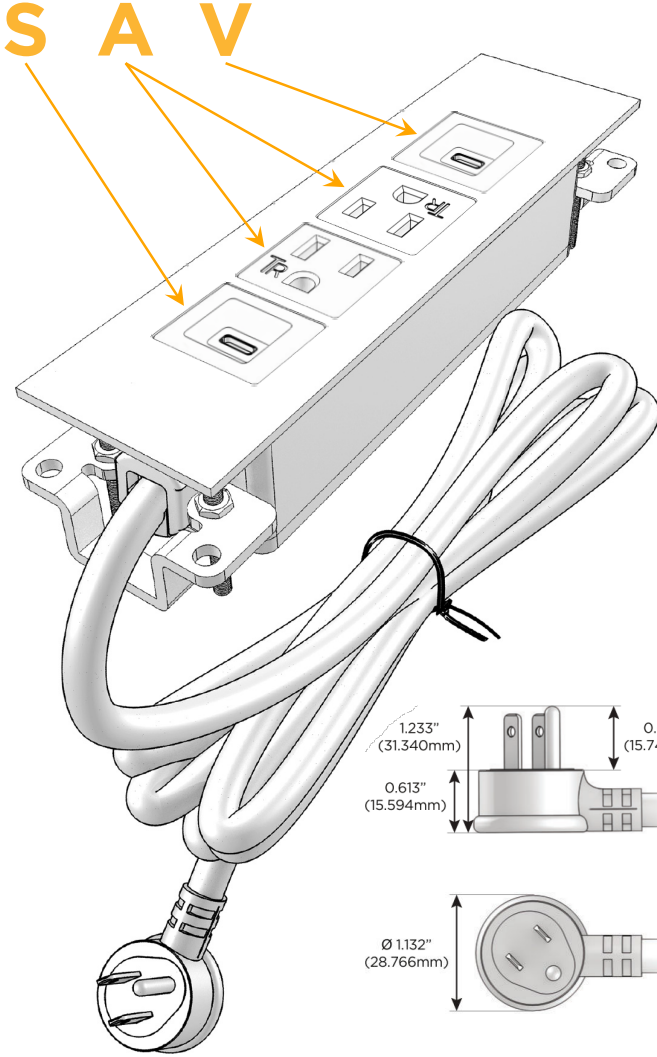

Trim Plate Finish: **SOLID BRASS**

Custom Finishes Available

M-POWER-4TW-SAAV-BRTP

Features:

Module/Port Options:

- A** Tamper Resistant AC Receptacle
- E** USB-A & USB-C (20W)
- M** Double USB-A (Fast Charging Ports - 18W)
- H** HDMI
- 6** CAT 6
- 12** RJ 12
- X** Switched AC
- Y** 3-Way Switch (Low Voltage)
- V** USB-C (45W High Speed Charging Port)
- S** USB-C (25W High Speed Charging Port)
- R** Switched AC (Rocker Switch)
- D** Dimmer Switch

Plug:

Supplied with Low Profile Flat 45° Angle 120 VAC Plug

Optional Standard Straight 120 VAC Plug

Optional Straight 120 VAC Pass-through Plug

- CLEAN, COMPACT DESIGN
- STREAMLINED
- LOW PROFILE
- SIDE-EXITING CORDS
- PLUG & PLAY
- 6' AC CORD & PLUG (FLAT PLUG STANDARD)
- CUSTOMIZABLE CONFIGURATIONS AND FINISHES
- UL LISTED FOR MOUNTING IN FURNITURE
- 15A

M-POWER-4T

AC POWER & DATA CONNECTIVITY SOLUTION

M-POWER-4TW-SAAV-BRTP

Specs:

Modules/Ports:

- S** USB-C (25W High Speed Charging Port)
- A** Tamper Resistant AC Receptacle
- V** USB-C (45W High Speed Charging Port)