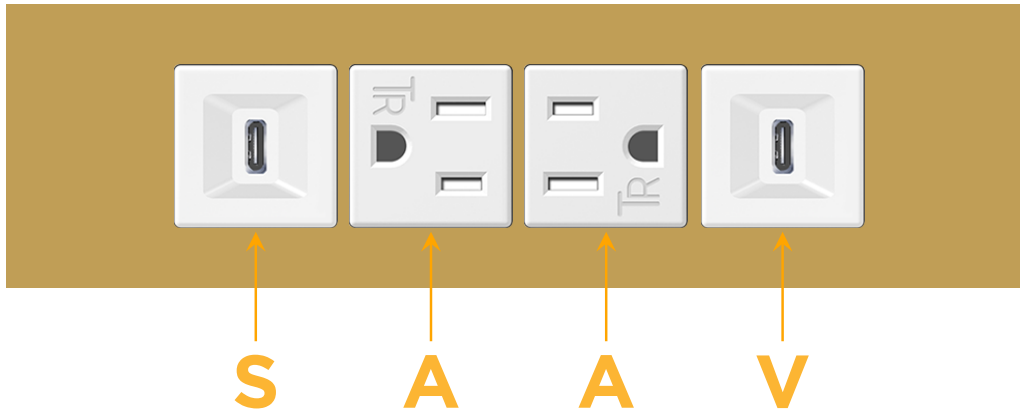

Trim Plate Finish: **SOLID BRASS**

Custom Finishes Available

M-POWER-4TW-SAAV-BRTP

Features:

Module/Port Options:

- A** Tamper Resistant AC Receptacle
- E** USB-A & USB-C (20W)
- M** Double USB-A (Fast Charging Ports - 18W)
- H** HDMI
- 6** CAT 6
- 12** RJ 12
- X** Switched AC
- Y** 3-Way Switch (Low Voltage)
- V** USB-C (45W High Speed Charging Port)
- S** USB-C (25W High Speed Charging Port)
- R** Switched AC (Rocker Switch)
- D** Dimmer Switch

Plug:

Supplied with Low Profile Flat 45° Angle 120 VAC Plug

Optional Standard Straight 120 VAC Plug

Optional Straight 120 VAC Pass-through Plug

- CLEAN, COMPACT DESIGN
- STREAMLINED
- LOW PROFILE
- SIDE-EXITING CORDS
- PLUG & PLAY
- 6' AC CORD & PLUG (FLAT PLUG STANDARD)
- CUSTOMIZABLE CONFIGURATIONS AND FINISHES
- UL LISTED FOR MOUNTING IN FURNITURE
- 15A

M-POWER-4T

AC POWER & DATA CONNECTIVITY SOLUTION

M-POWER-4TW-SAAV-BRTP

Specs:

Modules/Ports:

- S** USB-C (25W High Speed Charging Port)
- A** Tamper Resistant AC Receptacle
- V** USB-C (45W High Speed Charging Port)