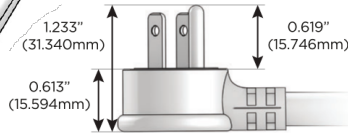

M-POWER-4T

AC POWER & DATA CONNECTIVITY SOLUTION

M-POWER-4TW-SAAV-BRTP

Specs:

Modules/Ports:

- S** USB-C (25W High Speed Charging Port)
- A** Tamper Resistant AC Receptacle
- V** USB-C (45W High Speed Charging Port)