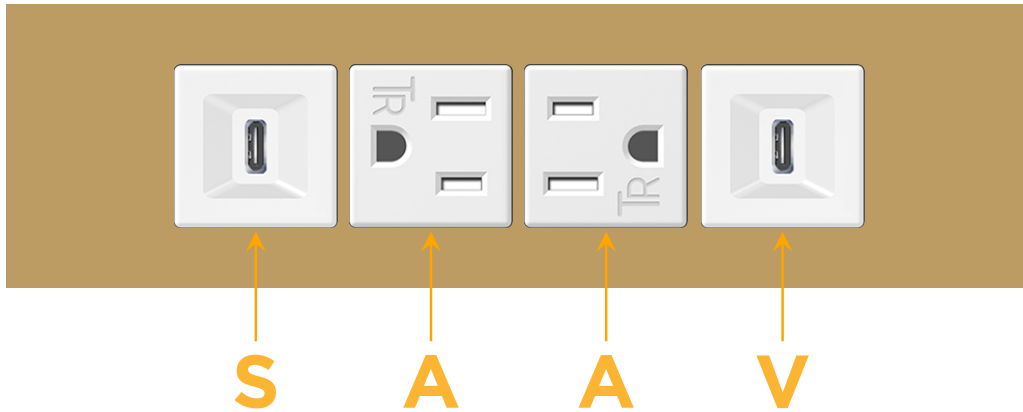

Trim Plate Finish: **BRASS (ABS)**

Custom Finishes Available

M-POWER-4TW-SAAV-BRATP

Features:

**Module/Port Options:**

- A** Tamper Resistant AC Receptacle
- E** USB-A & USB-C (20W)
- M** Double USB-A (Fast Charging Ports - 18W)
- H** HDMI
- 6** CAT 6
- 12** RJ 12
- X** Switched AC
- Y** 3-Way Switch (Low Voltage)
- V** USB-C (45W High Speed Charging Port)
- S** USB-C (25W High Speed Charging Port)
- R** Switched AC (Rocker Switch)
- D** Dimmer Switch

**Plug:**

Supplied with Low Profile Flat 45° Angle 120 VAC Plug

Optional Standard Straight 120 VAC Plug

Optional Straight 120 VAC Pass-through Plug

- CLEAN, COMPACT DESIGN
- STREAMLINED
- LOW PROFILE
- SIDE-EXITING CORDS
- PLUG & PLAY
- 6' AC CORD & PLUG (FLAT PLUG STANDARD)
- CUSTOMIZABLE CONFIGURATIONS AND FINISHES
- UL LISTED FOR MOUNTING IN FURNITURE
- 15A

### Modules/Ports:

- S** USB-C (25W High Speed Charging Port)
- A** Tamper Resistant AC Receptacle
- V** USB-C (45W High Speed Charging Port)

Distributed by

Mormax Company, Inc.

8 Westchester Plaza

Elmsford, NY 10523