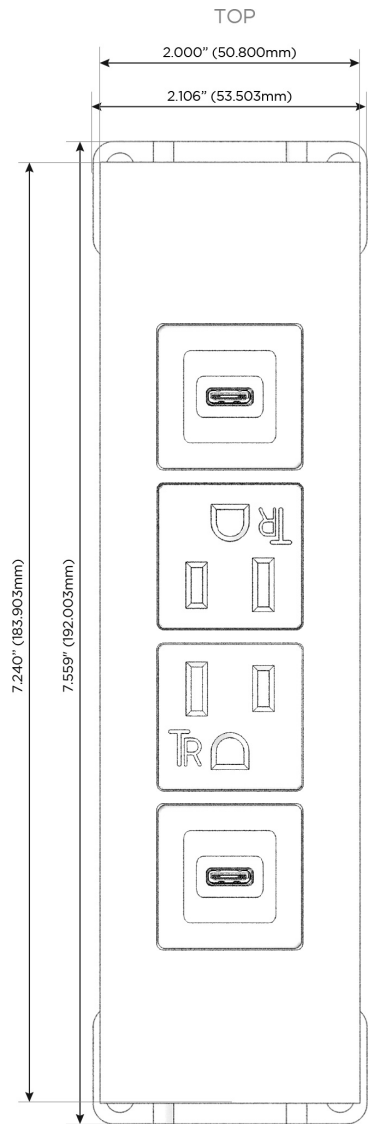

M-POWER-4T

AC POWER & DATA CONNECTIVITY SOLUTION

M-POWER-4TW-SAAV-BRATP

Specs:

Modules/Ports:

- **S** USB-C (25W High Speed Charging Port)
- **A** Tamper Resistant AC Receptacle
- **V** USB-C (45W High Speed Charging Port)

Distributed by

Mormax Company, Inc.

8 Westchester Plaza

Elmsford, NY 10523

914-699-0101

sales@mormax.com

mormax.com