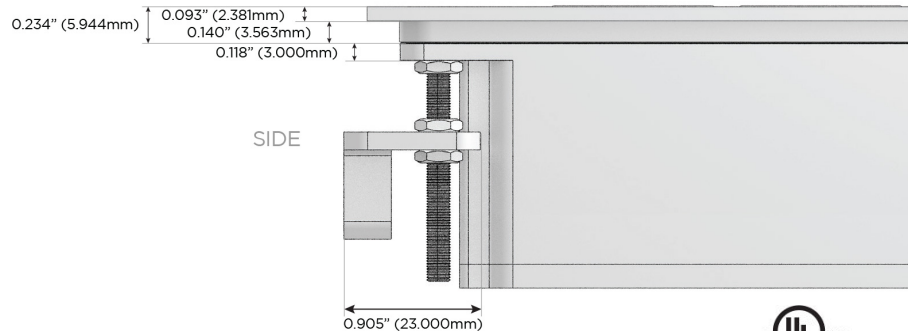

M-POWER-4T

AC POWER & DATA CONNECTIVITY SOLUTION

M-POWER-4TW-SAAV-BRATP

Specs:

Modules/Ports:

- **S** USB-C (25W High Speed Charging Port)
- **A** Tamper Resistant AC Receptacle
- **V** USB-C (45W High Speed Charging Port)

Distributed by

Mormax Company, Inc.

8 Westchester Plaza

Elmsford, NY 10523

914-699-0101

sales@mormax.com

mormax.com