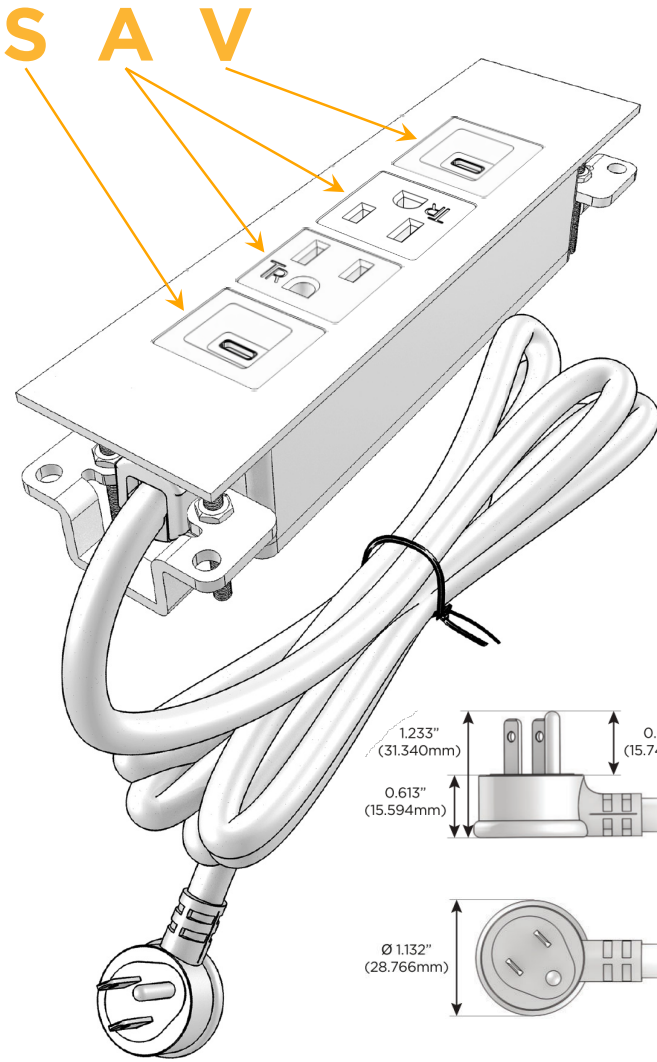

Trim Plate Finish: **BRASS (ABS)**

Custom Finishes Available

M-POWER-4TW-SAAV-BRATP

Features:

**Module/Port Options:**

- A** Tamper Resistant AC Receptacle
- E** USB-A & USB-C (20W)
- M** Double USB-A (Fast Charging Ports - 18W)
- H** HDMI
- 6** CAT 6
- 12** RJ 12
- X** Switched AC
- Y** 3-Way Switch (Low Voltage)
- V** USB-C (45W High Speed Charging Port)
- S** USB-C (25W High Speed Charging Port)
- R** Switched AC (Rocker Switch)
- D** Dimmer Switch

**Plug:**

Supplied with Low Profile Flat 45° Angle 120 VAC Plug

Optional Standard Straight 120 VAC Plug

Optional Straight 120 VAC Pass-through Plug

- CLEAN, COMPACT DESIGN
- STREAMLINED
- LOW PROFILE
- SIDE-EXITING CORDS
- PLUG & PLAY
- 6' AC CORD & PLUG (FLAT PLUG STANDARD)
- CUSTOMIZABLE CONFIGURATIONS AND FINISHES
- UL LISTED FOR MOUNTING IN FURNITURE
- 15A

## AC POWER & DATA CONNECTIVITY SOLUTION

M-POWER-4TW-SAAV-BRATP

Specs:

### Modules/Ports:

- S** USB-C (25W High Speed Charging Port)
- A** Tamper Resistant AC Receptacle
- V** USB-C (45W High Speed Charging Port)

Distributed by

Mormax Company, Inc.

8 Westchester Plaza

Elmsford, NY 10523