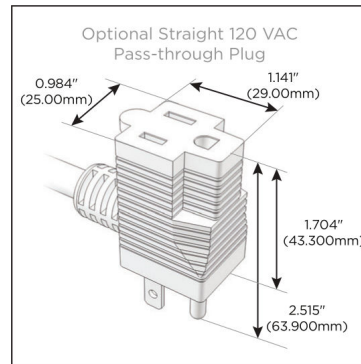

M-POWER-4T

AC POWER & DATA CONNECTIVITY SOLUTION

M-POWER-4TW-SAAV-BRATP

Specs:

Modules/Ports:

- **S** USB-C (25W High Speed Charging Port)
- **A** Tamper Resistant AC Receptacle
- **V** USB-C (45W High Speed Charging Port)

Distributed by

Mormax Company, Inc.

8 Westchester Plaza

Elmsford, NY 10523

914-699-0101

sales@mormax.com

mormax.com