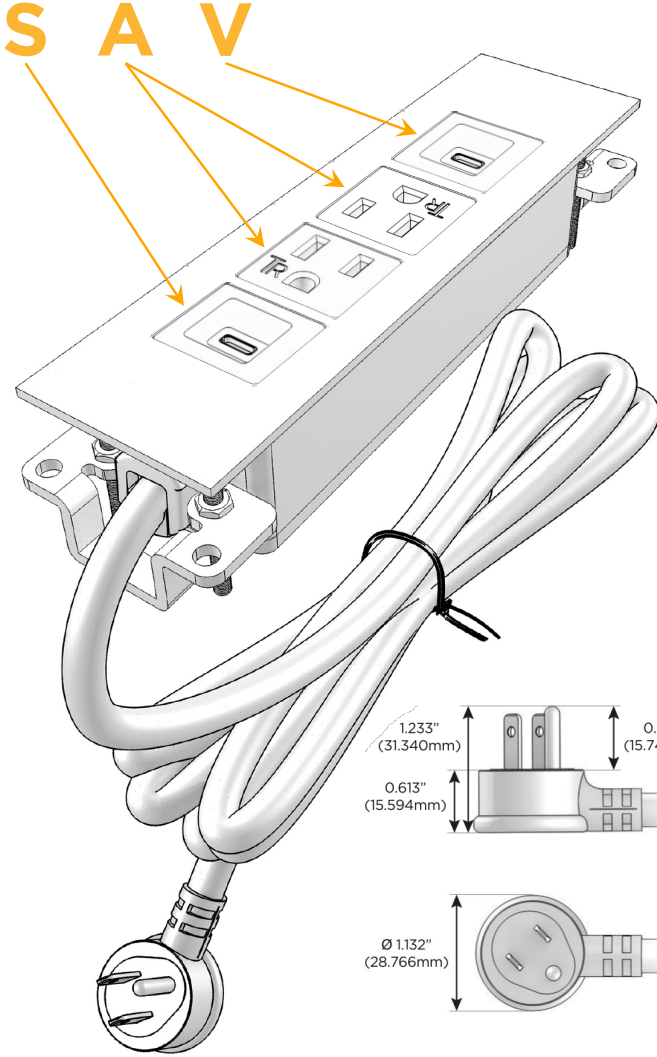

Trim Plate Finish: **BRASS ANTIQUED (ABS)**

Custom Finishes Available

M-POWER-4TW-SAAV-BRAATP

Features:

Module/Port Options:

- A** Tamper Resistant AC Receptacle
- E** USB-A & USB-C (20W)
- M** Double USB-A (Fast Charging Ports - 18W)
- H** HDMI
- 6** CAT 6
- 12** RJ 12
- X** Switched AC
- Y** 3-Way Switch (Low Voltage)
- V** USB-C (45W High Speed Charging Port)
- S** USB-C (25W High Speed Charging Port)
- R** Switched AC (Rocker Switch)
- D** Dimmer Switch

Plug:

Supplied with Low Profile Flat 45° Angle 120 VAC Plug

Optional Standard Straight 120 VAC Plug

Optional Straight 120 VAC Pass-through Plug

- CLEAN, COMPACT DESIGN
- STREAMLINED
- LOW PROFILE
- SIDE-EXITING CORDS
- PLUG & PLAY
- 6' AC CORD & PLUG (FLAT PLUG STANDARD)
- CUSTOMIZABLE CONFIGURATIONS AND FINISHES
- UL LISTED FOR MOUNTING IN FURNITURE
- 15A

M-POWER-4T

AC POWER & DATA CONNECTIVITY SOLUTION

M-POWER-4TW-SAAV-BRAATP

Specs:

Modules/Ports:

- S** USB-C (25W High Speed Charging Port)
- A** Tamper Resistant AC Receptacle
- V** USB-C (45W High Speed Charging Port)