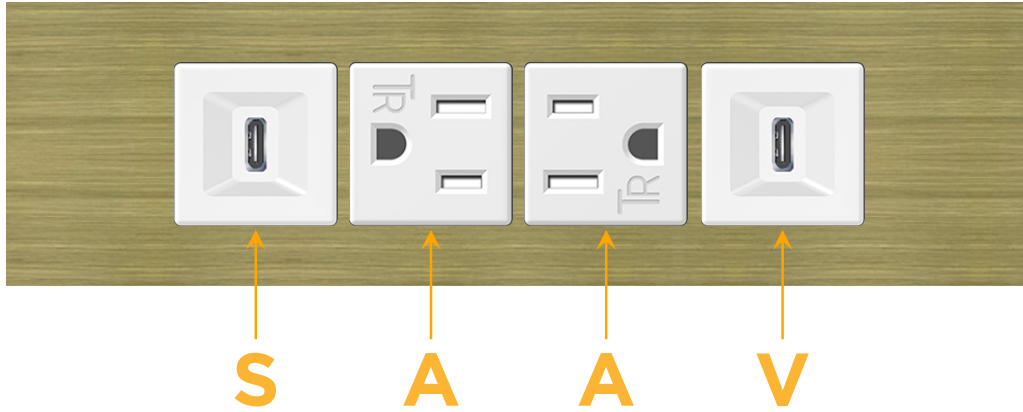

Trim Plate Finish: **BRASS ANTIQUED (ABS)**

Custom Finishes Available

M-POWER-4TW-SAAV-BRAATP

Features:

Module/Port Options:

- A** Tamper Resistant AC Receptacle
- E** USB-A & USB-C (20W)
- M** Double USB-A (Fast Charging Ports - 18W)
- H** HDMI
- 6** CAT 6
- 12** RJ 12
- X** Switched AC
- Y** 3-Way Switch (Low Voltage)
- V** USB-C (45W High Speed Charging Port)
- S** USB-C (25W High Speed Charging Port)
- R** Switched AC (Rocker Switch)
- D** Dimmer Switch

Plug:

Supplied with Low Profile Flat 45° Angle 120 VAC Plug

Optional Standard Straight 120 VAC Plug

Optional Straight 120 VAC Pass-through Plug

- CLEAN, COMPACT DESIGN
- STREAMLINED
- LOW PROFILE
- SIDE-EXITING CORDS
- PLUG & PLAY
- 6' AC CORD & PLUG (FLAT PLUG STANDARD)
- CUSTOMIZABLE CONFIGURATIONS AND FINISHES
- UL LISTED FOR MOUNTING IN FURNITURE
- 15A

M-POWER-4T

AC POWER & DATA CONNECTIVITY SOLUTION

M-POWER-4TW-SAAV-BRAATP

Specs:

Modules/Ports:

- S** USB-C (25W High Speed Charging Port)
- A** Tamper Resistant AC Receptacle
- V** USB-C (45W High Speed Charging Port)