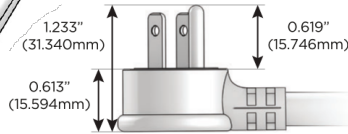

M-POWER-4T

AC POWER & DATA CONNECTIVITY SOLUTION

M-POWER-4TW-SAAV-BATP

Specs:

Modules/Ports:

- S** USB-C (25W High Speed Charging Port)
- A** Tamper Resistant AC Receptacle
- V** USB-C (45W High Speed Charging Port)