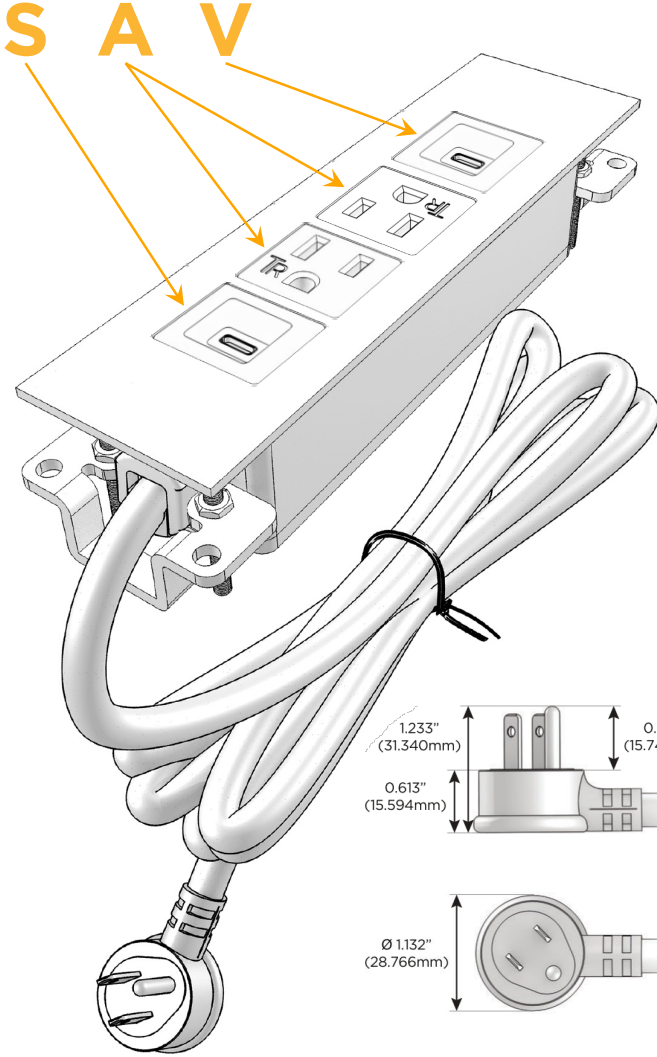

Trim Plate Finish: **BLACK (ABS)**

Custom Finishes Available

M-POWER-4TW-SAAV-BATP

Features:

Module/Port Options:

- A** Tamper Resistant AC Receptacle
- E** USB-A & USB-C (20W)
- M** Double USB-A (Fast Charging Ports - 18W)
- H** HDMI
- 6** CAT 6
- 12** RJ 12
- X** Switched AC
- Y** 3-Way Switch (Low Voltage)
- V** USB-C (45W High Speed Charging Port)
- S** USB-C (25W High Speed Charging Port)
- R** Switched AC (Rocker Switch)
- D** Dimmer Switch

Plug:

Supplied with Low Profile Flat 45° Angle 120 VAC Plug

Optional Standard Straight 120 VAC Plug

Optional Straight 120 VAC Pass-through Plug

- CLEAN, COMPACT DESIGN
- STREAMLINED
- LOW PROFILE
- SIDE-EXITING CORDS
- PLUG & PLAY
- 6' AC CORD & PLUG (FLAT PLUG STANDARD)
- CUSTOMIZABLE CONFIGURATIONS AND FINISHES
- UL LISTED FOR MOUNTING IN FURNITURE
- 15A

M-POWER-4T

AC POWER & DATA CONNECTIVITY SOLUTION

M-POWER-4TW-SAAV-BATP

Specs:

Modules/Ports:

- S** USB-C (25W High Speed Charging Port)
- A** Tamper Resistant AC Receptacle
- V** USB-C (45W High Speed Charging Port)