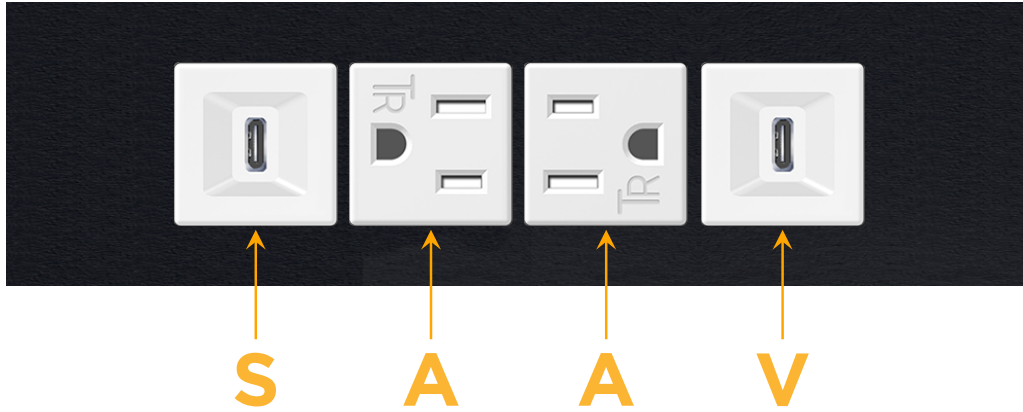

Trim Plate Finish: **BLACK (ABS)**

Custom Finishes Available

M-POWER-4TW-SAAV-BATP

Features:

Module/Port Options:

- A** Tamper Resistant AC Receptacle
- E** USB-A & USB-C (20W)
- M** Double USB-A (Fast Charging Ports - 18W)
- H** HDMI
- 6** CAT 6
- 12** RJ 12
- X** Switched AC
- Y** 3-Way Switch (Low Voltage)
- V** USB-C (45W High Speed Charging Port)
- S** USB-C (25W High Speed Charging Port)
- R** Switched AC (Rocker Switch)
- D** Dimmer Switch

Plug:

Supplied with Low Profile Flat 45° Angle 120 VAC Plug

Optional Standard Straight 120 VAC Plug

Optional Straight 120 VAC Pass-through Plug

- CLEAN, COMPACT DESIGN
- STREAMLINED
- LOW PROFILE
- SIDE-EXITING CORDS
- PLUG & PLAY
- 6' AC CORD & PLUG (FLAT PLUG STANDARD)
- CUSTOMIZABLE CONFIGURATIONS AND FINISHES
- UL LISTED FOR MOUNTING IN FURNITURE
- 15A

M-POWER-4T

AC POWER & DATA CONNECTIVITY SOLUTION

M-POWER-4TW-SAAV-BATP

Specs:

Modules/Ports:

- S** USB-C (25W High Speed Charging Port)
- A** Tamper Resistant AC Receptacle
- V** USB-C (45W High Speed Charging Port)