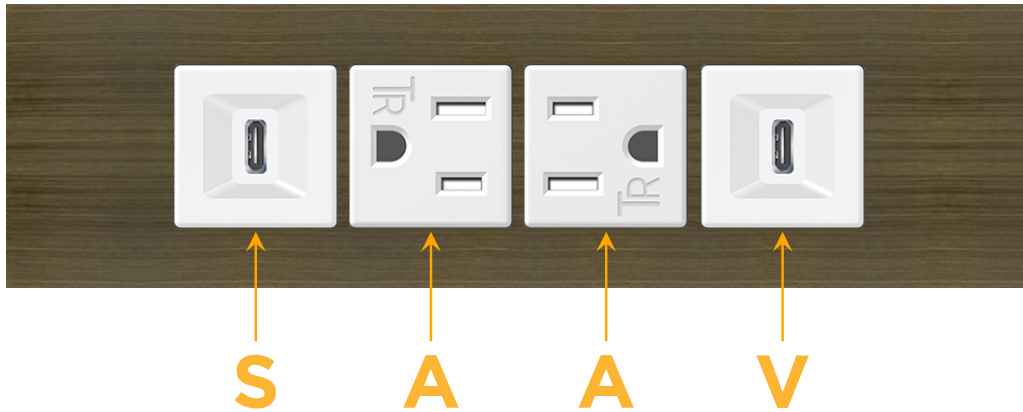

M-POWER-4T

AC POWER & DATA CONNECTIVITY SOLUTION

M-POWER-4TW-SAAV-APATP

Distributed by

Mormax Company, Inc.

8 Westchester Plaza

Elmsford, NY 10523

914-699-0101

sales@mormax.com

mormax.com

Metro Light & Power's line of power & data solutions offers sophisticated design elements combined with greater ease of installation. Streamlined and low-profile, enhanced by side-exiting cords, our outlets advance the industry with their cutting edge look and feel. We believe flexibility is key, and we provide a variety of mounting options, including the ability to mount in limited spaces. Our outlets are available in many finishes and configurations, in addition to a custom color and finish capability for our clients.

Trim Plate Finish: **SPECIAL ANTIQUE BRONZE (ABS)**

Custom Finishes Available

M-POWER-4TW-SAAV-APATP

Features:

Module/Port Options:

- **A** Tamper Resistant AC Receptacle
- **E** USB-A & USB-C (20W)
- **M** Double USB-A (Fast Charging Ports - 18W)
- **H** HDMI
- **6** CAT 6
- **12** RJ 12
- **X** Switched AC
- **Y** 3-Way Switch (Low Voltage)
- **V** USB-C (45W High Speed Charging Port)
- **S** USB-C (25W High Speed Charging Port)
- **R** Switched AC (Rocker Switch)
- **D** Dimmer Switch

Plug:

Supplied with Low Profile Flat 45° Angle 120 VAC Plug

Optional Standard Straight 120 VAC Plug

Optional Straight 120 VAC Pass-through Plug

- CLEAN, COMPACT DESIGN
- STREAMLINED
- LOW PROFILE
- SIDE-EXITING CORDS
- PLUG & PLAY
- 6' AC CORD & PLUG (FLAT PLUG STANDARD)
- CUSTOMIZABLE CONFIGURATIONS AND FINISHES
- UL LISTED FOR MOUNTING IN FURNITURE
- 15A