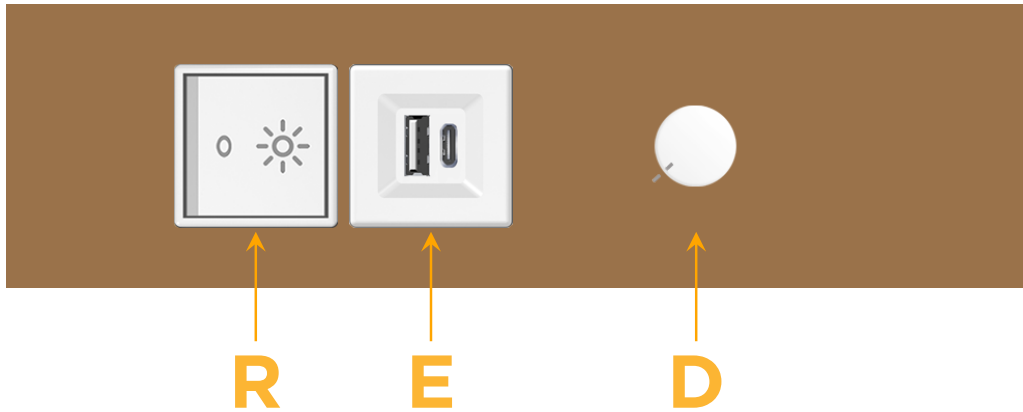

M-POWER-4T

AC POWER & DATA CONNECTIVITY SOLUTION

M-POWER-4TW-RED-BZ5STP

Distributed by

Mormax Company, Inc.

8 Westchester Plaza

Elmsford, NY 10523

914-699-0101

sales@mormax.com

mormax.com

Metro Light & Power's line of power & data solutions offers sophisticated design elements combined with greater ease of installation. Streamlined and low-profile, enhanced by side-exiting cords, our outlets advance the industry with their cutting edge look and feel. We believe flexibility is key, and we provide a variety of mounting options, including the ability to mount in limited spaces. Our outlets are available in many finishes and configurations, in addition to a custom color and finish capability for our clients.

Trim Plate Finish: **ARCHITECTURAL BRONZE (ZINC/STEEL)**

Custom Finishes Available

M-POWER-4TW-RED-BZ5STP

Features:

Module/Port Options:

- **A** Tamper Resistant AC Receptacle
- **E** USB-A & USB-C (20W)
- **M** Double USB-A (Fast Charging Ports - 18W)
- **H** HDMI
- **6** CAT 6
- **12** RJ 12
- **X** Switched AC
- **Y** 3-Way Switch (Low Voltage)
- **V** USB-C (45W High Speed Charging Port)
- **S** USB-C (25W High Speed Charging Port)
- **R** Switched AC (Rocker Switch)
- **D** Dimmer Switch

Plug:

Supplied with Low Profile Flat 45° Angle 120 VAC Plug

Optional Standard Straight 120 VAC Plug

Optional Straight 120 VAC Pass-through Plug

- CLEAN, COMPACT DESIGN
- STREAMLINED
- LOW PROFILE
- SIDE-EXITING CORDS
- PLUG & PLAY
- 6' AC CORD & PLUG (FLAT PLUG STANDARD)
- CUSTOMIZABLE CONFIGURATIONS AND FINISHES
- ETL LISTED FOR MOUNTING IN FURNITURE
- 15A