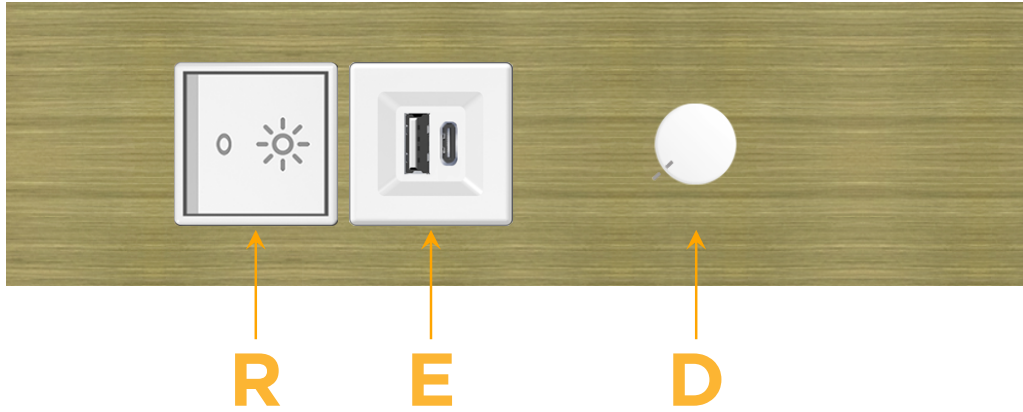

Trim Plate Finish: **BRASS ANTIQUED (ZINC/STEEL)**

Custom Finishes Available

M-POWER-4TW-RED-BRASP

Features:

Module/Port Options:

- A** Tamper Resistant AC Receptacle
- E** USB-A & USB-C (20W)
- M** Double USB-A (Fast Charging Ports - 18W)
- H** HDMI
- 6** CAT 6
- 12** RJ 12
- X** Switched AC
- Y** 3-Way Switch (Low Voltage)
- V** USB-C (45W High Speed Charging Port)
- S** USB-C (25W High Speed Charging Port)
- R** Switched AC (Rocker Switch)
- D** Dimmer Switch

Plug:

Supplied with Low Profile Flat 45° Angle 120 VAC Plug

Optional Standard Straight 120 VAC Plug

Optional Straight 120 VAC Pass-through Plug

- CLEAN, COMPACT DESIGN
- STREAMLINED
- LOW PROFILE
- SIDE-EXITING CORDS
- PLUG & PLAY
- 6' AC CORD & PLUG (FLAT PLUG STANDARD)
- CUSTOMIZABLE CONFIGURATIONS AND FINISHES
- ETL LISTED FOR MOUNTING IN FURNITURE
- 15A