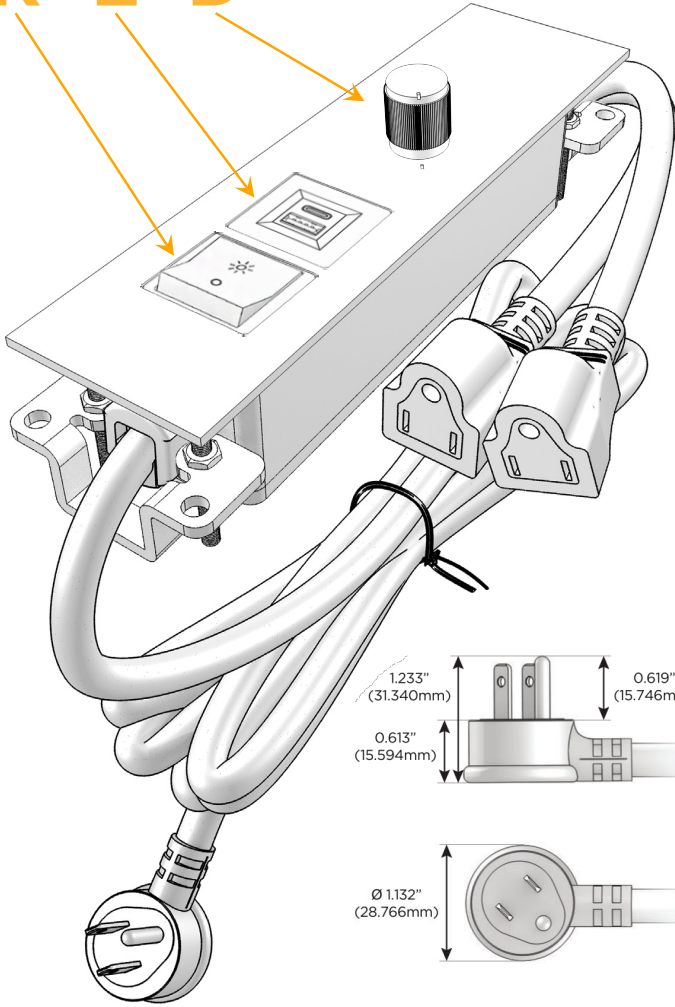

M-POWER-4T

AC POWER & DATA CONNECTIVITY SOLUTION

M-POWER-4TW-RED-BR4TP

Specs:

Modules/Ports:

- **R** Switched AC (Rocker Switch)
- **E** USB-A & USB-C (20W)
- **D** Dimmer Switch

R E D

Distributed by

Mormax Company, Inc.

8 Westchester Plaza

Elmsford, NY 10523

914-699-0101

sales@mormax.com

mormax.com