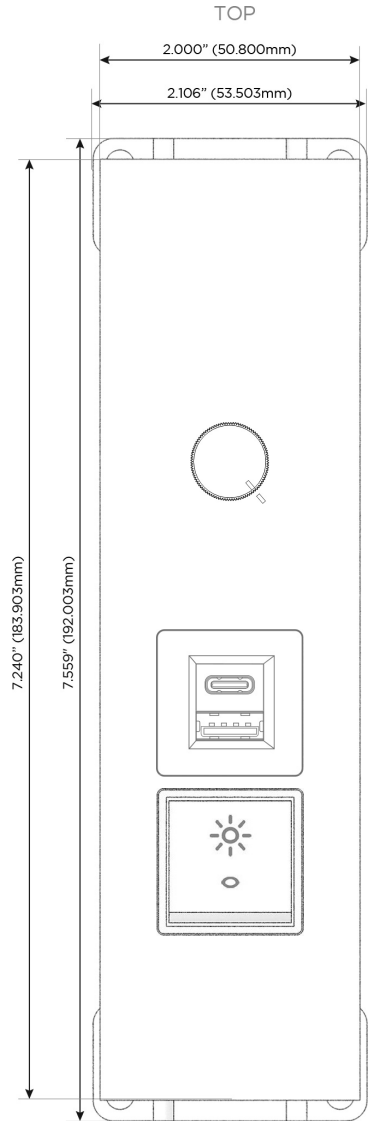

M-POWER-4T

AC POWER & DATA CONNECTIVITY SOLUTION

M-POWER-4TW-RED-BR4TP

Specs:

Modules/Ports:

- **R** Switched AC (Rocker Switch)
- **E** USB-A & USB-C (20W)
- **D** Dimmer Switch

R E D

Distributed by

Mormax Company, Inc.

8 Westchester Plaza

Elmsford, NY 10523

914-699-0101

sales@mormax.com

mormax.com