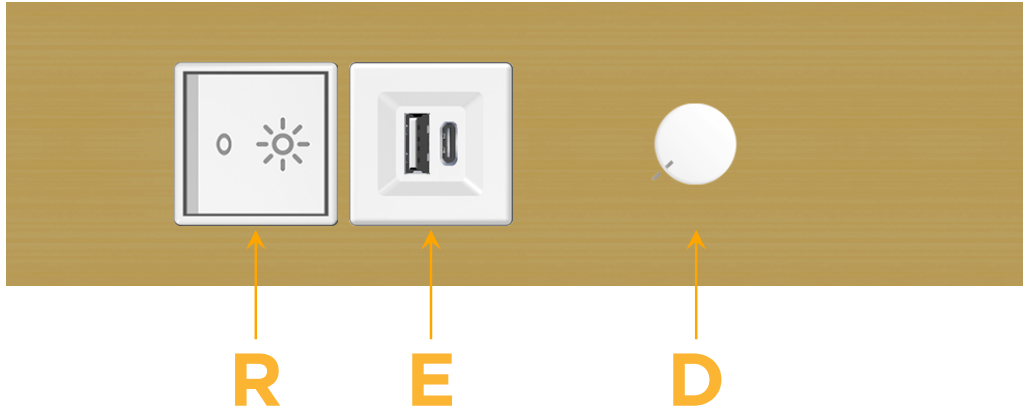

Trim Plate Finish: **SOLID BRASS BRUSHED**

*Custom Finishes Available*

M-POWER-4TW-RED-BR4TP

Features:

**Module/Port Options:**

- A** Tamper Resistant AC Receptacle
- E** USB-A & USB-C (20W)
- M** Double USB-A (Fast Charging Ports - 18W)
- H** HDMI
- 6** CAT 6
- 12** RJ 12
- X** Switched AC
- Y** 3-Way Switch (Low Voltage)
- V** USB-C (45W High Speed Charging Port)
- S** USB-C (25W High Speed Charging Port)
- R** Switched AC (Rocker Switch)
- D** Dimmer Switch