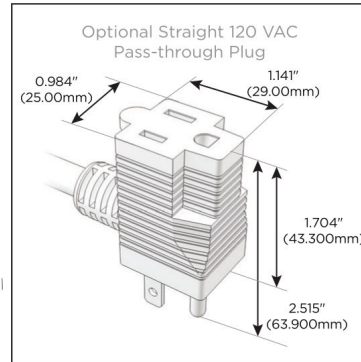

M-POWER-4T

AC POWER & DATA CONNECTIVITY SOLUTION

M-POWER-4TW-RED-APSTP

Specs:

Modules/Ports:

- **R** Switched AC (Rocker Switch)
- **E** USB-A & USB-C (20W)
- **D** Dimmer Switch

R E D

Distributed by

Mormax Company, Inc.

8 Westchester Plaza

Elmsford, NY 10523

914-699-0101

sales@mormax.com

mormax.com