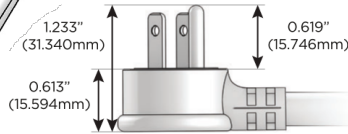

M-POWER-4T

AC POWER & DATA CONNECTIVITY SOLUTION

M-POWER-4TW-RED-APSTP

Specs:

Modules/Ports:

- **R** Switched AC (Rocker Switch)
- **E** USB-A & USB-C (20W)
- **D** Dimmer Switch

R E D