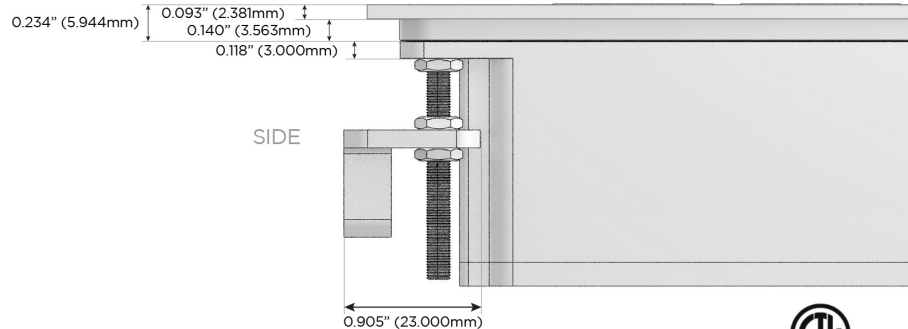

M-POWER-4T

AC POWER & DATA CONNECTIVITY SOLUTION

M-POWER-4TW-RED-APSTP

Specs:

Modules/Ports:

- **R** Switched AC (Rocker Switch)
- **E** USB-A & USB-C (20W)
- **D** Dimmer Switch

R E D

Distributed by

Mormax Company, Inc.

8 Westchester Plaza

Elmsford, NY 10523

914-699-0101

sales@mormax.com

mormax.com