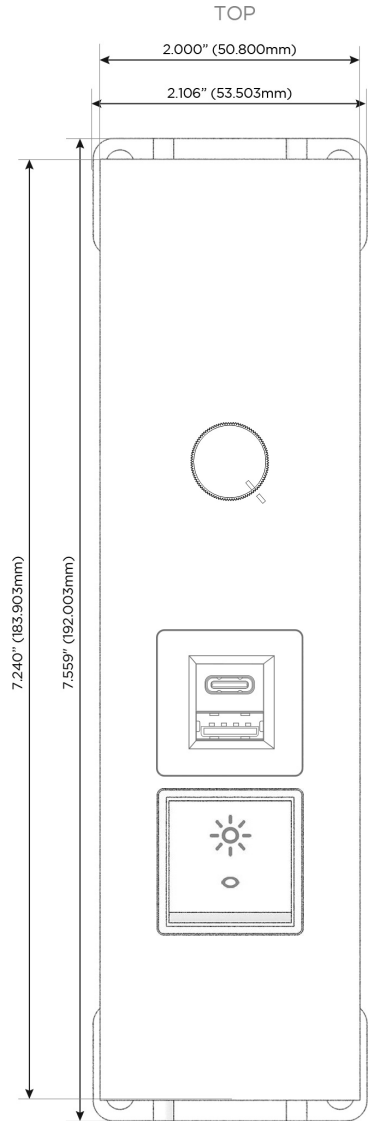

M-POWER-4T

AC POWER & DATA CONNECTIVITY SOLUTION

M-POWER-4TW-RED-APSTP

Specs:

Modules/Ports:

- **R** Switched AC (Rocker Switch)
- **E** USB-A & USB-C (20W)
- **D** Dimmer Switch

R E D

Distributed by

Mormax Company, Inc.

8 Westchester Plaza

Elmsford, NY 10523

914-699-0101

sales@mormax.com

mormax.com