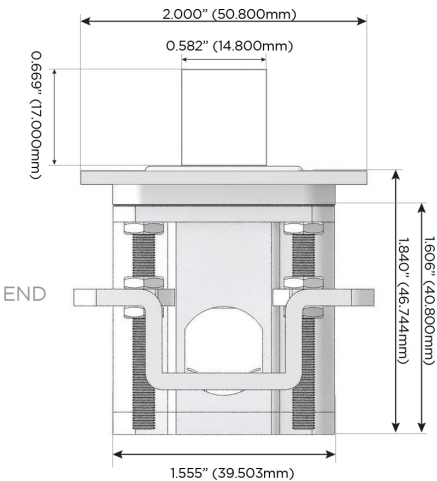

M-POWER-4T

AC POWER & DATA CONNECTIVITY SOLUTION

M-POWER-4TW-RED-APSTP

Specs:

Modules/Ports:

- **R** Switched AC (Rocker Switch)
- **E** USB-A & USB-C (20W)
- **D** Dimmer Switch

R E D

Distributed by

Mormax Company, Inc.

8 Westchester Plaza

Elmsford, NY 10523

914-699-0101

sales@mormax.com

mormax.com