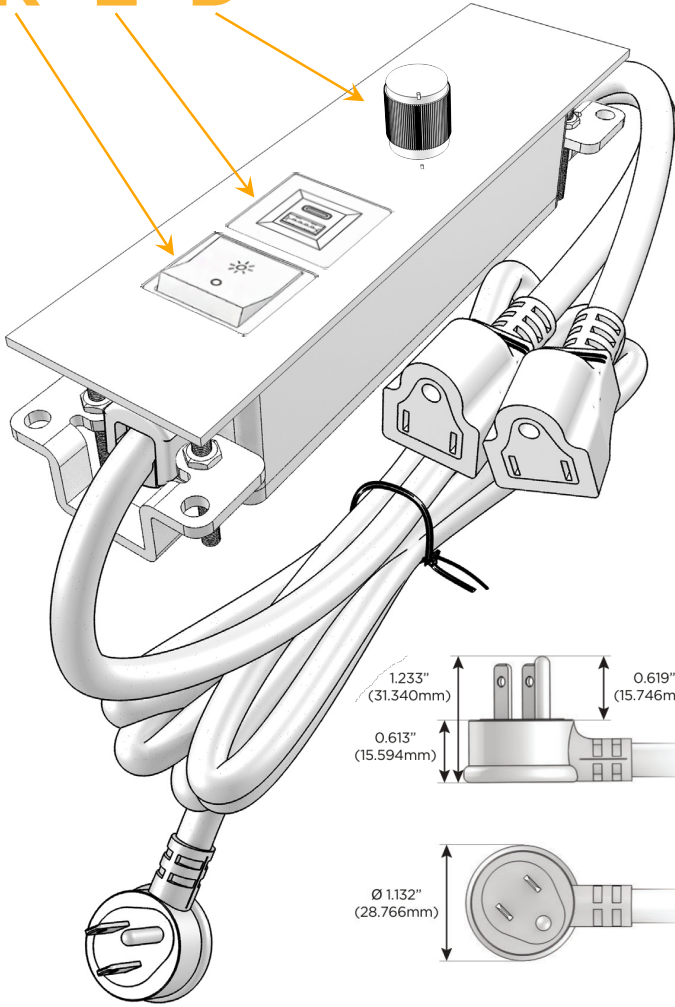

M-POWER-4T

AC POWER & DATA CONNECTIVITY SOLUTION

M-POWER-4TW-RED-APSTP

Specs:

Modules/Ports:

- **R** Switched AC (Rocker Switch)
- **E** USB-A & USB-C (20W)
- **D** Dimmer Switch

R E D

Distributed by

Mormax Company, Inc.

8 Westchester Plaza

Elmsford, NY 10523

914-699-0101

sales@mormax.com

mormax.com