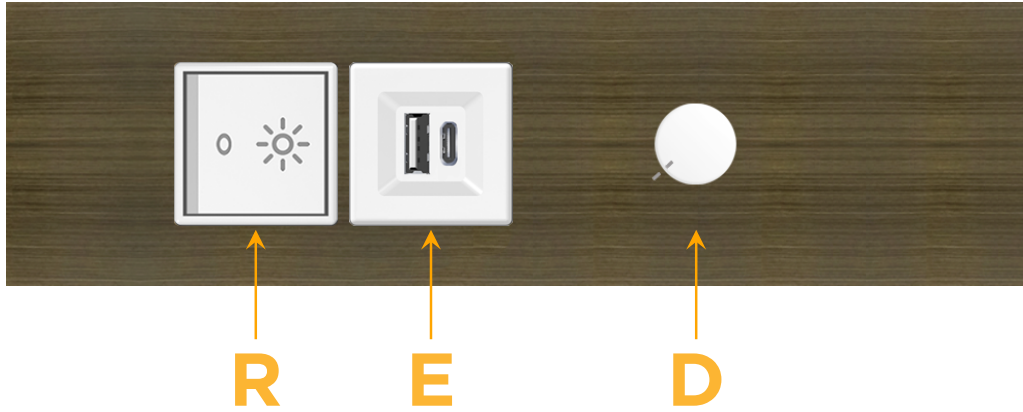

M-POWER-4T

AC POWER & DATA CONNECTIVITY SOLUTION

M-POWER-4TW-RED-APSTP

Distributed by

Mormax Company, Inc.

8 Westchester Plaza

Elmsford, NY 10523

914-699-0101

sales@mormax.com

mormax.com

Metro Light & Power's line of power & data solutions offers sophisticated design elements combined with greater ease of installation. Streamlined and low-profile, enhanced by side-exiting cords, our outlets advance the industry with their cutting edge look and feel. We believe flexibility is key, and we provide a variety of mounting options, including the ability to mount in limited spaces. Our outlets are available in many finishes and configurations, in addition to a custom color and finish capability for our clients.

Trim Plate Finish: **SPECIAL ANTIQUE BRONZE (ZINC/STEEL)**

Custom Finishes Available

M-POWER-4TW-RED-APSTP

Features:

Module/Port Options:

- **A** Tamper Resistant AC Receptacle
- **E** USB-A & USB-C (20W)
- **M** Double USB-A (Fast Charging Ports - 18W)
- **H** HDMI
- **6** CAT 6
- **12** RJ 12
- **X** Switched AC
- **Y** 3-Way Switch (Low Voltage)
- **V** USB-C (45W High Speed Charging Port)
- **S** USB-C (25W High Speed Charging Port)
- **R** Switched AC (Rocker Switch)
- **D** Dimmer Switch

Plug:

Supplied with Low Profile Flat 45° Angle 120 VAC Plug

Optional Standard Straight 120 VAC Plug

Optional Straight 120 VAC Pass-through Plug

- CLEAN, COMPACT DESIGN
- STREAMLINED
- LOW PROFILE
- SIDE-EXITING CORDS
- PLUG & PLAY
- 6' AC CORD & PLUG (FLAT PLUG STANDARD)
- CUSTOMIZABLE CONFIGURATIONS AND FINISHES
- ETL LISTED FOR MOUNTING IN FURNITURE
- 15A