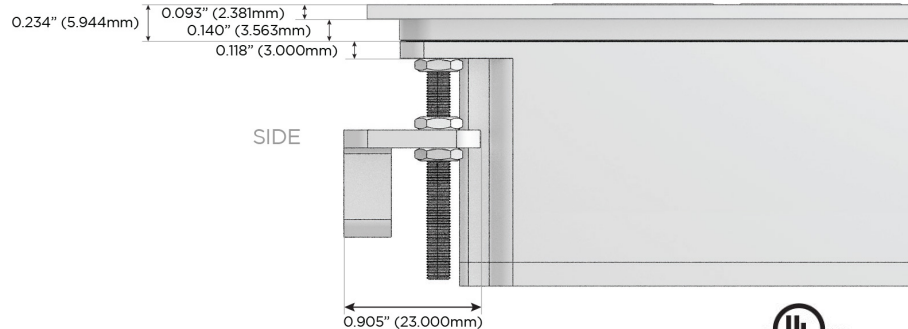

M-POWER-4T

AC POWER & DATA CONNECTIVITY SOLUTION

M-POWER-4TW-RASR-SS8TP

Specs:

Modules/Ports:

- R** Switched AC (Rocker Switch)
- A** Tamper Resistant AC Receptacle
- S** USB-C (25W High Speed Charging Port)