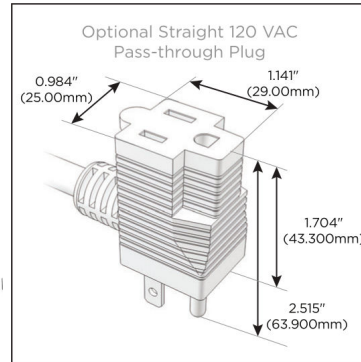

Plug:

Supplied with Low Profile Flat 45° Angle 120 VAC Plug

Optional Standard Straight 120 VAC Plug

Optional Straight 120 VAC Pass-through Plug

- CLEAN, COMPACT DESIGN
- STREAMLINED
- LOW PROFILE
- SIDE-EXITING CORDS
- PLUG & PLAY
- 6' AC CORD & PLUG (FLAT PLUG STANDARD)
- CUSTOMIZABLE CONFIGURATIONS AND FINISHES
- UL LISTED FOR MOUNTING IN FURNITURE
- 15A

M-POWER-4T

AC POWER & DATA CONNECTIVITY SOLUTION

M-POWER-4TW-RASR-SS8TP

Specs:

Modules/Ports:

- R** Switched AC (Rocker Switch)
- A** Tamper Resistant AC Receptacle
- S** USB-C (25W High Speed Charging Port)