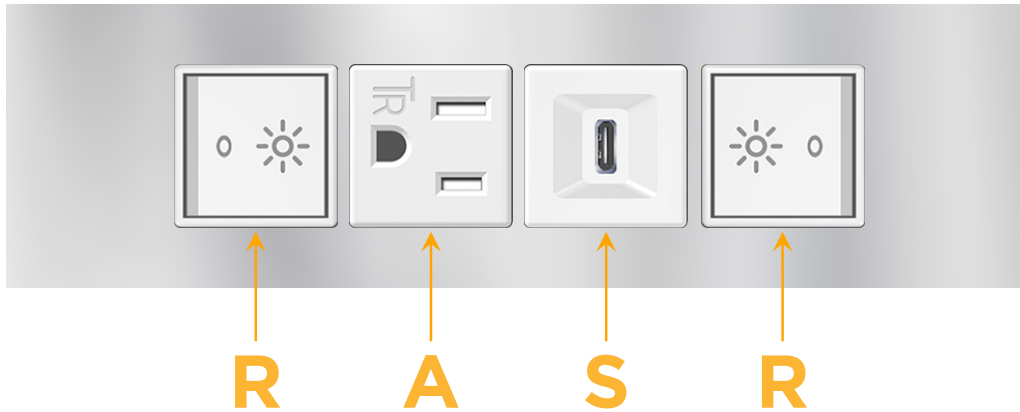

Trim Plate Finish: **STAINLESS STEEL MIRROR FINISH**

Custom Finishes Available

M-POWER-4TW-RASR-SS8TP

Features:

Module/Port Options:

- A** Tamper Resistant AC Receptacle
- E** USB-A & USB-C (20W)
- M** Double USB-A (Fast Charging Ports - 18W)
- H** HDMI
- 6** CAT 6
- 12** RJ 12
- X** Switched AC
- Y** 3-Way Switch (Low Voltage)
- V** USB-C (45W High Speed Charging Port)
- S** USB-C (25W High Speed Charging Port)
- R** Switched AC (Rocker Switch)
- D** Dimmer Switch

Plug:

Supplied with Low Profile Flat 45° Angle 120 VAC Plug

Optional Standard Straight 120 VAC Plug

Optional Straight 120 VAC Pass-through Plug

- CLEAN, COMPACT DESIGN
- STREAMLINED
- LOW PROFILE
- SIDE-EXITING CORDS
- PLUG & PLAY
- 6' AC CORD & PLUG (FLAT PLUG STANDARD)
- CUSTOMIZABLE CONFIGURATIONS AND FINISHES
- UL LISTED FOR MOUNTING IN FURNITURE
- 15A

M-POWER-4T

AC POWER & DATA CONNECTIVITY SOLUTION

M-POWER-4TW-RASR-SS8TP

Specs:

Modules/Ports:

- R** Switched AC (Rocker Switch)
- A** Tamper Resistant AC Receptacle
- S** USB-C (25W High Speed Charging Port)