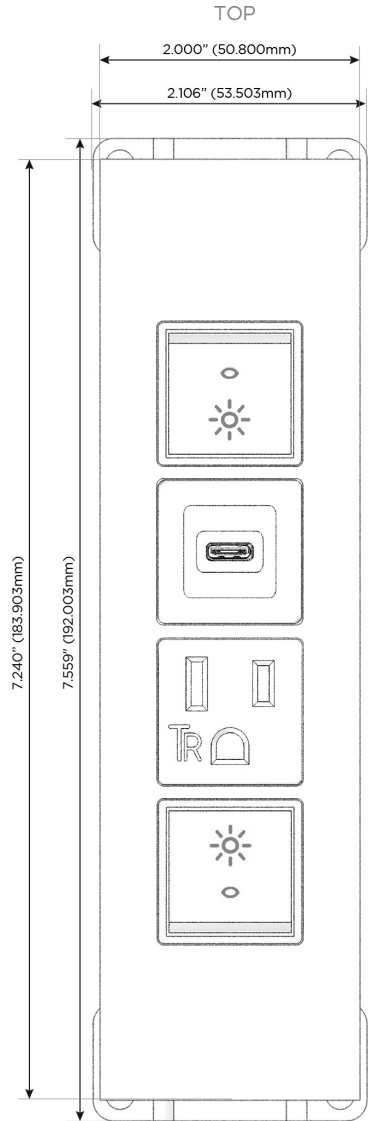

Trim Plate Finish: **STAINLESS STEEL MIRROR FINISH**

Custom Finishes Available

M-POWER-4TW-RASR-SS8TP

Features:

Module/Port Options:

- A** Tamper Resistant AC Receptacle
- E** USB-A & USB-C (20W)
- M** Double USB-A (Fast Charging Ports - 18W)
- H** HDMI
- 6** CAT 6
- 12** RJ 12
- X** Switched AC
- Y** 3-Way Switch (Low Voltage)
- V** USB-C (45W High Speed Charging Port)
- S** USB-C (25W High Speed Charging Port)
- R** Switched AC (Rocker Switch)
- D** Dimmer Switch

Plug:

Supplied with Low Profile Flat 45° Angle 120 VAC Plug

Optional Standard Straight 120 VAC Plug

Optional Straight 120 VAC Pass-through Plug

- CLEAN, COMPACT DESIGN
- STREAMLINED
- LOW PROFILE
- SIDE-EXITING CORDS
- PLUG & PLAY
- 6' AC CORD & PLUG (FLAT PLUG STANDARD)
- CUSTOMIZABLE CONFIGURATIONS AND FINISHES
- UL LISTED FOR MOUNTING IN FURNITURE
- 15A

M-POWER-4T

AC POWER & DATA CONNECTIVITY SOLUTION

M-POWER-4TW-RASR-SS8TP

Specs:

Modules/Ports:

- R** Switched AC (Rocker Switch)
- A** Tamper Resistant AC Receptacle
- S** USB-C (25W High Speed Charging Port)