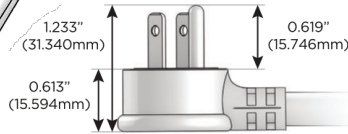

M-POWER-4T

AC POWER & DATA CONNECTIVITY SOLUTION

M-POWER-4TW-RASR-SS8TP

Specs:

Modules/Ports:

- R** Switched AC (Rocker Switch)
- A** Tamper Resistant AC Receptacle
- S** USB-C (25W High Speed Charging Port)