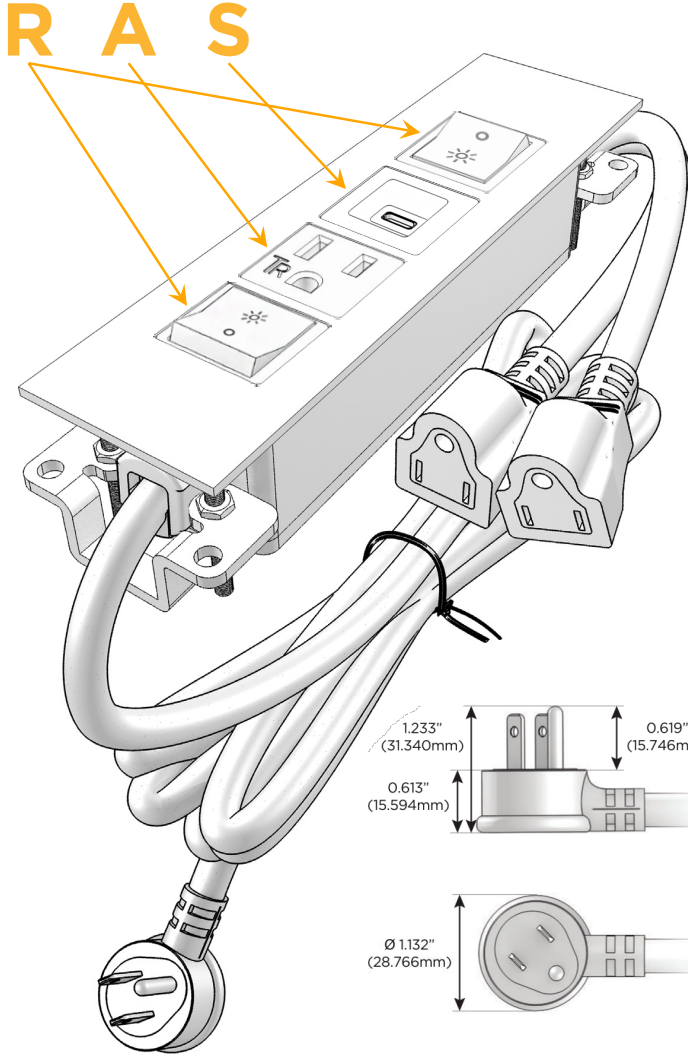

Trim Plate Finish: **STAINLESS STEEL MIRROR FINISH**

Custom Finishes Available

M-POWER-4TW-RASR-SS8TP

Features:

Module/Port Options:

- A** Tamper Resistant AC Receptacle
- E** USB-A & USB-C (20W)
- M** Double USB-A (Fast Charging Ports - 18W)
- H** HDMI
- 6** CAT 6
- 12** RJ 12
- X** Switched AC
- Y** 3-Way Switch (Low Voltage)
- V** USB-C (45W High Speed Charging Port)
- S** USB-C (25W High Speed Charging Port)
- R** Switched AC (Rocker Switch)
- D** Dimmer Switch

Plug:

Supplied with Low Profile Flat 45° Angle 120 VAC Plug

Optional Standard Straight 120 VAC Plug

Optional Straight 120 VAC Pass-through Plug

- CLEAN, COMPACT DESIGN
- STREAMLINED
- LOW PROFILE
- SIDE-EXITING CORDS
- PLUG & PLAY
- 6' AC CORD & PLUG (FLAT PLUG STANDARD)
- CUSTOMIZABLE CONFIGURATIONS AND FINISHES
- UL LISTED FOR MOUNTING IN FURNITURE
- 15A

M-POWER-4T

AC POWER & DATA CONNECTIVITY SOLUTION

M-POWER-4TW-RASR-SS8TP

Specs:

Modules/Ports:

- R** Switched AC (Rocker Switch)
- A** Tamper Resistant AC Receptacle
- S** USB-C (25W High Speed Charging Port)