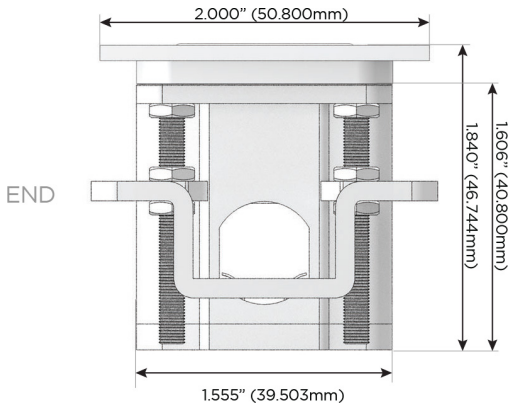

Trim Plate Finish: **STAINLESS STEEL MIRROR FINISH**

Custom Finishes Available

M-POWER-4TW-RASR-SS8TP

Features:

Module/Port Options:

- A** Tamper Resistant AC Receptacle
- E** USB-A & USB-C (20W)
- M** Double USB-A (Fast Charging Ports - 18W)
- H** HDMI
- 6** CAT 6
- 12** RJ 12
- X** Switched AC
- Y** 3-Way Switch (Low Voltage)
- V** USB-C (45W High Speed Charging Port)
- S** USB-C (25W High Speed Charging Port)
- R** Switched AC (Rocker Switch)
- D** Dimmer Switch

Plug:

Supplied with Low Profile Flat 45° Angle 120 VAC Plug

Optional Standard Straight 120 VAC Plug

Optional Straight 120 VAC Pass-through Plug

- CLEAN, COMPACT DESIGN
- STREAMLINED
- LOW PROFILE
- SIDE-EXITING CORDS
- PLUG & PLAY
- 6' AC CORD & PLUG (FLAT PLUG STANDARD)
- CUSTOMIZABLE CONFIGURATIONS AND FINISHES
- UL LISTED FOR MOUNTING IN FURNITURE
- 15A

M-POWER-4T

AC POWER & DATA CONNECTIVITY SOLUTION

M-POWER-4TW-RASR-SS8TP

Specs:

Modules/Ports:

- R** Switched AC (Rocker Switch)
- A** Tamper Resistant AC Receptacle
- S** USB-C (25W High Speed Charging Port)