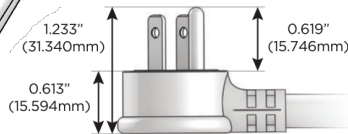

M-POWER-4T

AC POWER & DATA CONNECTIVITY SOLUTION

M-POWER-4TW-RASR-SATP

Specs:

Modules/Ports:

- **R** Switched AC (Rocker Switch)
- **A** Tamper Resistant AC Receptacle
- **S** USB-C (25W High Speed Charging Port)