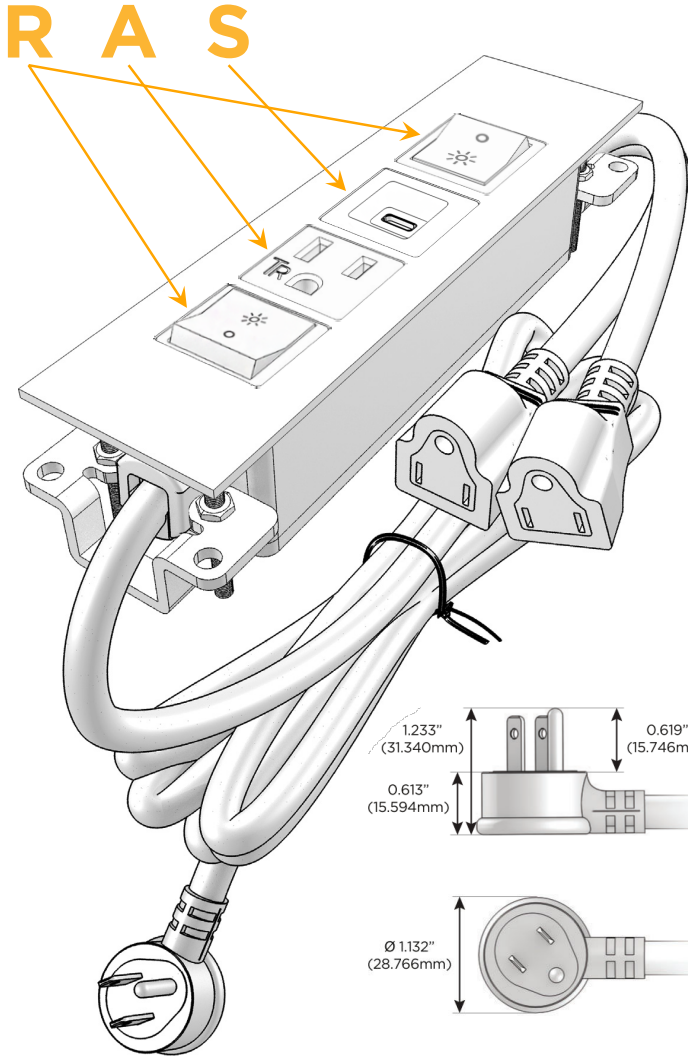

### Module/Port Options:

- A** Tamper Resistant AC Receptacle
- E** USB-A & USB-C (20W)
- M** Double USB-A (Fast Charging Ports - 18W)
- H** HDMI
- 6** CAT 6
- 12** RJ 12
- X** Switched AC
- Y** 3-Way Switch (Low Voltage)
- V** USB-C (45W High Speed Charging Port)
- S** USB-C (25W High Speed Charging Port)
- R** Switched AC (Rocker Switch)
- D** Dimmer Switch

### Plug:

Supplied with Low Profile Flat 45° Angle 120 VAC Plug

Optional Standard Straight 120 VAC Plug

Optional Straight 120 VAC Pass-through Plug

- CLEAN, COMPACT DESIGN
- STREAMLINED
- LOW PROFILE
- SIDE-EXITING CORDS
- PLUG & PLAY
- 6' AC CORD & PLUG (FLAT PLUG STANDARD)
- CUSTOMIZABLE CONFIGURATIONS AND FINISHES
- UL LISTED FOR MOUNTING IN FURNITURE
- 15A

## AC POWER & DATA CONNECTIVITY SOLUTION

M-POWER-4TW-RASR-SATP

Specs:

### Modules/Ports:

- R** Switched AC (Rocker Switch)
- A** Tamper Resistant AC Receptacle
- S** USB-C (25W High Speed Charging Port)

Distributed by

Mormax Company, Inc.

8 Westchester Plaza

Elmsford, NY 10523