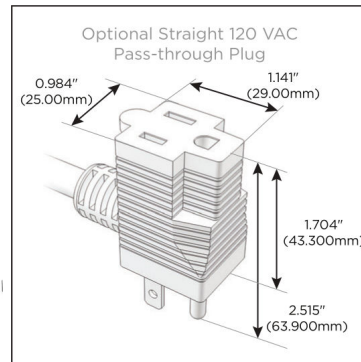

M-POWER-4T

AC POWER & DATA CONNECTIVITY SOLUTION

M-POWER-4TW-RASR-SATP

Specs:

Modules/Ports:

- **R** Switched AC (Rocker Switch)
- **A** Tamper Resistant AC Receptacle
- **S** USB-C (25W High Speed Charging Port)