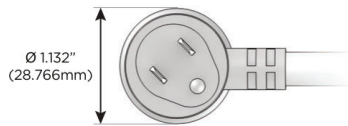

M-POWER-4T

AC POWER & DATA CONNECTIVITY SOLUTION

M-POWER-4TW-RASR-SATP

Specs:

Modules/Ports:

- **R** Switched AC (Rocker Switch)
- **A** Tamper Resistant AC Receptacle
- **S** USB-C (25W High Speed Charging Port)