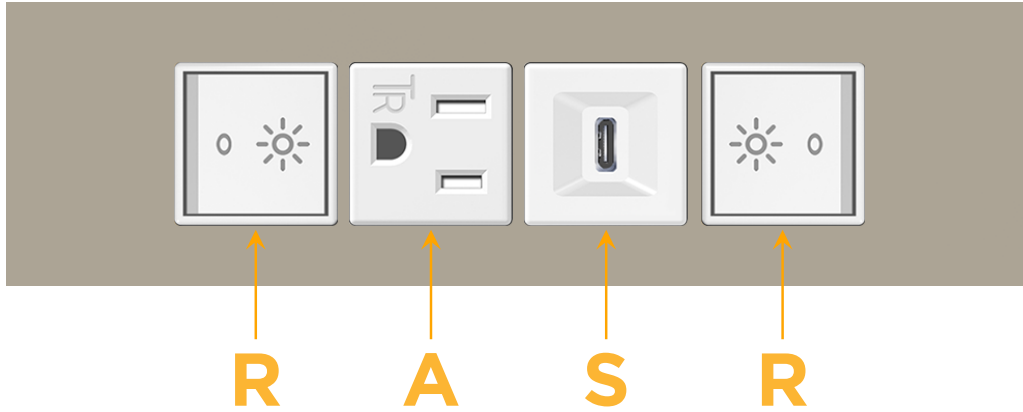

M-POWER-4T

AC POWER & DATA CONNECTIVITY SOLUTION

M-POWER-4TW-RASR-SATP

Distributed by

Mormax Company, Inc.

8 Westchester Plaza

Elmsford, NY 10523

914-699-0101

sales@mormax.com

mormax.com

Metro Light & Power's line of power & data solutions offers sophisticated design elements combined with greater ease of installation. Streamlined and low-profile, enhanced by side-exiting cords, our outlets advance the industry with their cutting edge look and feel. We believe flexibility is key, and we provide a variety of mounting options, including the ability to mount in limited spaces. Our outlets are available in many finishes and configurations, in addition to a custom color and finish capability for our clients.

Trim Plate Finish: **SATIN NICKEL (ABS)**

Custom Finishes Available

M-POWER-4TW-RASR-SATP

Features:

Module/Port Options:

- **A** Tamper Resistant AC Receptacle
- **E** USB-A & USB-C (20W)
- **M** Double USB-A (Fast Charging Ports - 18W)
- **H** HDMI
- **6** CAT 6
- **12** RJ 12
- **X** Switched AC
- **Y** 3-Way Switch (Low Voltage)
- **V** USB-C (45W High Speed Charging Port)
- **S** USB-C (25W High Speed Charging Port)
- **R** Switched AC (Rocker Switch)
- **D** Dimmer Switch

Plug:

Supplied with Low Profile Flat 45° Angle 120 VAC Plug

Optional Standard Straight 120 VAC Plug

Optional Straight 120 VAC Pass-through Plug

- CLEAN, COMPACT DESIGN
- STREAMLINED
- LOW PROFILE
- SIDE-EXITING CORDS
- PLUG & PLAY
- 6' AC CORD & PLUG (FLAT PLUG STANDARD)
- CUSTOMIZABLE CONFIGURATIONS AND FINISHES
- UL LISTED FOR MOUNTING IN FURNITURE
- 15A