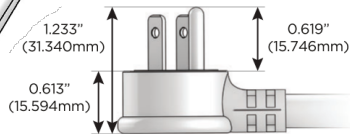

M-POWER-4T

AC POWER & DATA CONNECTIVITY SOLUTION

M-POWER-4TW-RASR-BZATP

Specs:

Modules/Ports:

- R** Switched AC (Rocker Switch)
- A** Tamper Resistant AC Receptacle
- S** USB-C (25W High Speed Charging Port)