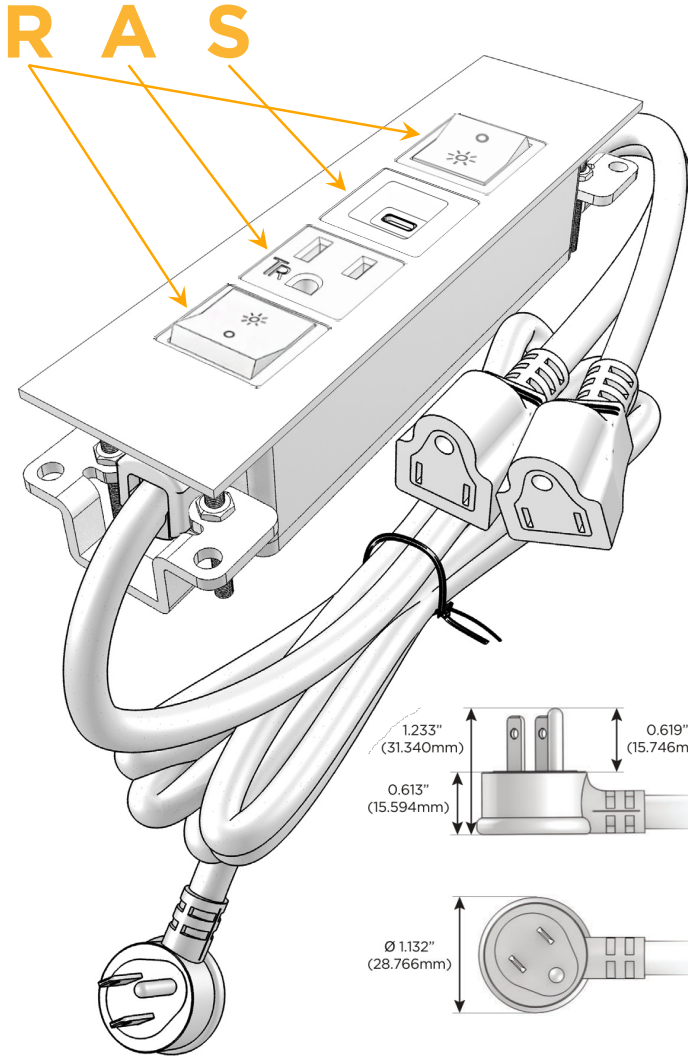

Trim Plate Finish: **STANDARD BRONZE (ABS)**

Custom Finishes Available

M-POWER-4TW-RASR-BZATP

Features:

Module/Port Options:

- A** Tamper Resistant AC Receptacle
- E** USB-A & USB-C (20W)
- M** Double USB-A (Fast Charging Ports - 18W)
- H** HDMI
- 6** CAT 6
- 12** RJ 12
- X** Switched AC
- Y** 3-Way Switch (Low Voltage)
- V** USB-C (45W High Speed Charging Port)
- S** USB-C (25W High Speed Charging Port)
- R** Switched AC (Rocker Switch)
- D** Dimmer Switch

Plug:

Supplied with Low Profile Flat 45° Angle 120 VAC Plug

Optional Standard Straight 120 VAC Plug

Optional Straight 120 VAC Pass-through Plug

- CLEAN, COMPACT DESIGN
- STREAMLINED
- LOW PROFILE
- SIDE-EXITING CORDS
- PLUG & PLAY
- 6' AC CORD & PLUG (FLAT PLUG STANDARD)
- CUSTOMIZABLE CONFIGURATIONS AND FINISHES
- UL LISTED FOR MOUNTING IN FURNITURE
- 15A

M-POWER-4T

AC POWER & DATA CONNECTIVITY SOLUTION

M-POWER-4TW-RASR-BZATP

Specs:

Modules/Ports:

- R** Switched AC (Rocker Switch)
- A** Tamper Resistant AC Receptacle
- S** USB-C (25W High Speed Charging Port)