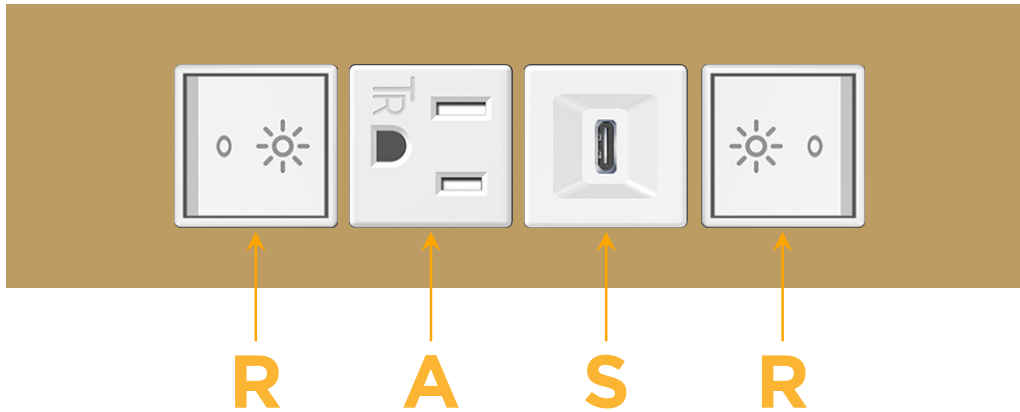

Trim Plate Finish: **STANDARD BRONZE (ABS)**

Custom Finishes Available

M-POWER-4TW-RASR-BZATP

Features:

Module/Port Options:

- A** Tamper Resistant AC Receptacle
- E** USB-A & USB-C (20W)
- M** Double USB-A (Fast Charging Ports - 18W)
- H** HDMI
- 6** CAT 6
- 12** RJ 12
- X** Switched AC
- Y** 3-Way Switch (Low Voltage)
- V** USB-C (45W High Speed Charging Port)
- S** USB-C (25W High Speed Charging Port)
- R** Switched AC (Rocker Switch)
- D** Dimmer Switch

Plug:

Supplied with Low Profile Flat 45° Angle 120 VAC Plug

Optional Standard Straight 120 VAC Plug

Optional Straight 120 VAC Pass-through Plug

- CLEAN, COMPACT DESIGN
- STREAMLINED
- LOW PROFILE
- SIDE-EXITING CORDS
- PLUG & PLAY
- 6' AC CORD & PLUG (FLAT PLUG STANDARD)
- CUSTOMIZABLE CONFIGURATIONS AND FINISHES
- UL LISTED FOR MOUNTING IN FURNITURE
- 15A

M-POWER-4T

AC POWER & DATA CONNECTIVITY SOLUTION

M-POWER-4TW-RASR-BZATP

Specs:

Modules/Ports:

- R** Switched AC (Rocker Switch)
- A** Tamper Resistant AC Receptacle
- S** USB-C (25W High Speed Charging Port)