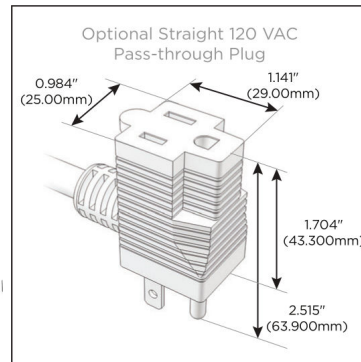

Trim Plate Finish: **STANDARD BRONZE (ABS)**

Custom Finishes Available

M-POWER-4TW-RASR-BZATP

Features:

Module/Port Options:

- A** Tamper Resistant AC Receptacle
- E** USB-A & USB-C (20W)
- M** Double USB-A (Fast Charging Ports - 18W)
- H** HDMI
- 6** CAT 6
- 12** RJ 12
- X** Switched AC
- Y** 3-Way Switch (Low Voltage)
- V** USB-C (45W High Speed Charging Port)
- S** USB-C (25W High Speed Charging Port)
- R** Switched AC (Rocker Switch)
- D** Dimmer Switch

Plug:

Supplied with Low Profile Flat 45° Angle 120 VAC Plug

Optional Standard Straight 120 VAC Plug

Optional Straight 120 VAC Pass-through Plug

- CLEAN, COMPACT DESIGN
- STREAMLINED
- LOW PROFILE
- SIDE-EXITING CORDS
- PLUG & PLAY
- 6' AC CORD & PLUG (FLAT PLUG STANDARD)
- CUSTOMIZABLE CONFIGURATIONS AND FINISHES
- UL LISTED FOR MOUNTING IN FURNITURE
- 15A

M-POWER-4T

AC POWER & DATA CONNECTIVITY SOLUTION

M-POWER-4TW-RASR-BZATP

Specs:

Modules/Ports:

- R** Switched AC (Rocker Switch)
- A** Tamper Resistant AC Receptacle
- S** USB-C (25W High Speed Charging Port)