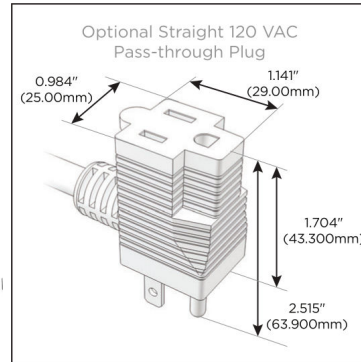

### Module/Port Options:

- A** Tamper Resistant AC Receptacle
- E** USB-A & USB-C (20W)
- M** Double USB-A (Fast Charging Ports - 18W)
- H** HDMI
- 6** CAT 6
- 12** RJ 12
- X** Switched AC
- Y** 3-Way Switch (Low Voltage)
- V** USB-C (45W High Speed Charging Port)
- S** USB-C (25W High Speed Charging Port)
- R** Switched AC (Rocker Switch)
- D** Dimmer Switch

### Plug:

Supplied with Low Profile Flat 45° Angle 120 VAC Plug

Optional Standard Straight 120 VAC Plug

Optional Straight 120 VAC Pass-through Plug

- CLEAN, COMPACT DESIGN
- STREAMLINED
- LOW PROFILE
- SIDE-EXITING CORDS
- PLUG & PLAY
- 6' AC CORD & PLUG (FLAT PLUG STANDARD)
- CUSTOMIZABLE CONFIGURATIONS AND FINISHES
- UL LISTED FOR MOUNTING IN FURNITURE
- 15A

# M-POWER-4T

AC POWER & DATA CONNECTIVITY SOLUTION

M-POWER-4TW-RASR-BZ5AATP

Specs:

**Modules/Ports:**

- R** Switched AC (Rocker Switch)
- A** Tamper Resistant AC Receptacle
- S** USB-C (25W High Speed Charging Port)