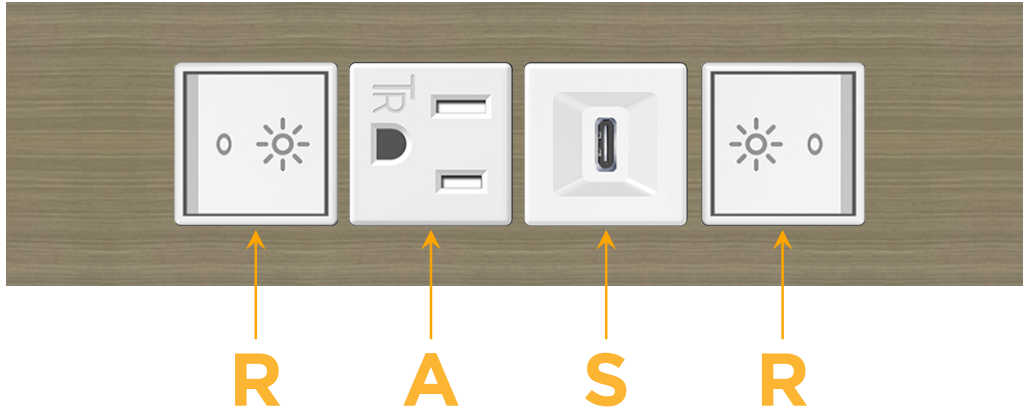

M-POWER-4T

AC POWER & DATA CONNECTIVITY SOLUTION

M-POWER-4TW-RASR-BZ5AATP

Distributed by

Mormax Company, Inc.

8 Westchester Plaza

Elmsford, NY 10523

914-699-0101

sales@mormax.com

mormax.com

Metro Light & Power's line of power & data solutions offers sophisticated design elements combined with greater ease of installation. Streamlined and low-profile, enhanced by side-exiting cords, our outlets advance the industry with their cutting edge look and feel. We believe flexibility is key, and we provide a variety of mounting options, including the ability to mount in limited spaces. Our outlets are available in many finishes and configurations, in addition to a custom color and finish capability for our clients.

Trim Plate Finish: **ANTIQUED ARCHITECTURAL BRONZE (ABS)**

Custom Finishes Available

M-POWER-4TW-RASR-BZ5AATP

Features:

Module/Port Options:

- **A** Tamper Resistant AC Receptacle
- **E** USB-A & USB-C (20W)
- **M** Double USB-A (Fast Charging Ports - 18W)
- **H** HDMI
- **6** CAT 6
- **12** RJ 12
- **X** Switched AC
- **Y** 3-Way Switch (Low Voltage)
- **V** USB-C (45W High Speed Charging Port)
- **S** USB-C (25W High Speed Charging Port)
- **R** Switched AC (Rocker Switch)
- **D** Dimmer Switch

Plug:

Supplied with Low Profile Flat 45° Angle 120 VAC Plug

Optional Standard Straight 120 VAC Plug

Optional Straight 120 VAC Pass-through Plug

- CLEAN, COMPACT DESIGN
- STREAMLINED
- LOW PROFILE
- SIDE-EXITING CORDS
- PLUG & PLAY
- 6' AC CORD & PLUG (FLAT PLUG STANDARD)
- CUSTOMIZABLE CONFIGURATIONS AND FINISHES
- UL LISTED FOR MOUNTING IN FURNITURE
- 15A