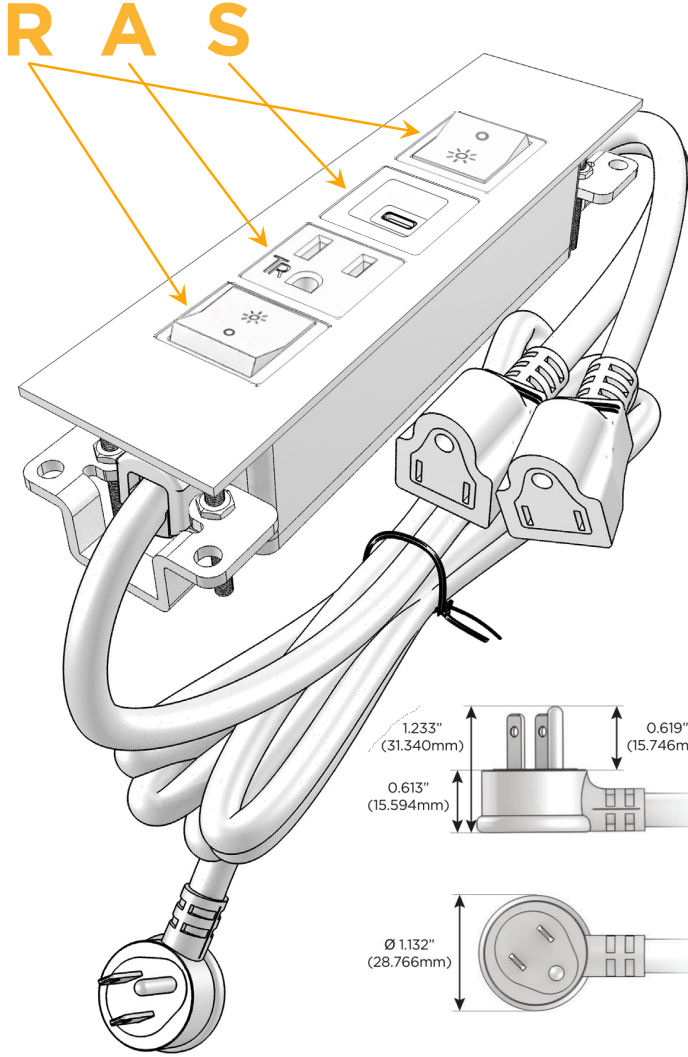

### Module/Port Options:

- A** Tamper Resistant AC Receptacle
- E** USB-A & USB-C (20W)
- M** Double USB-A (Fast Charging Ports - 18W)
- H** HDMI
- 6** CAT 6
- 12** RJ 12
- X** Switched AC
- Y** 3-Way Switch (Low Voltage)
- V** USB-C (45W High Speed Charging Port)
- S** USB-C (25W High Speed Charging Port)
- R** Switched AC (Rocker Switch)
- D** Dimmer Switch

### Plug:

Supplied with Low Profile Flat 45° Angle 120 VAC Plug

Optional Standard Straight 120 VAC Plug

Optional Straight 120 VAC Pass-through Plug

- CLEAN, COMPACT DESIGN
- STREAMLINED
- LOW PROFILE
- SIDE-EXITING CORDS
- PLUG & PLAY
- 6' AC CORD & PLUG (FLAT PLUG STANDARD)
- CUSTOMIZABLE CONFIGURATIONS AND FINISHES
- UL LISTED FOR MOUNTING IN FURNITURE
- 15A

# M-POWER-4T

AC POWER & DATA CONNECTIVITY SOLUTION

M-POWER-4TW-RASR-BZ5AATP

Specs:

**Modules/Ports:**

- R** Switched AC (Rocker Switch)
- A** Tamper Resistant AC Receptacle
- S** USB-C (25W High Speed Charging Port)