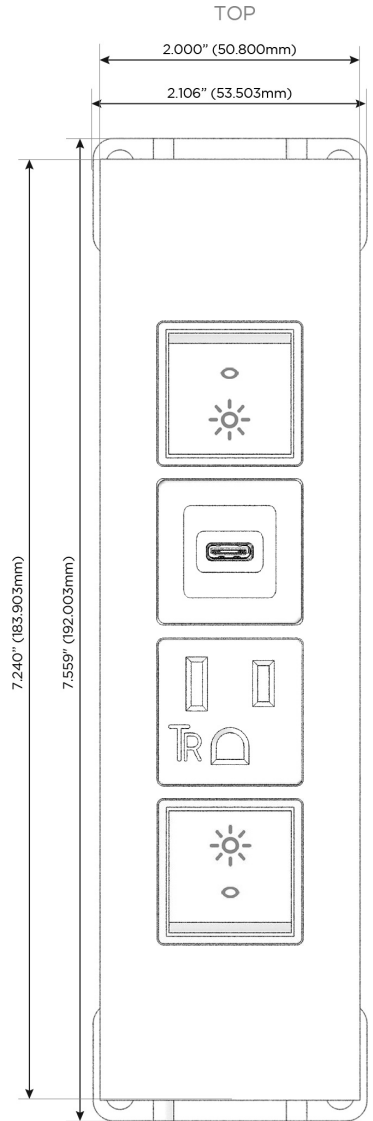

### Module/Port Options:

- A** Tamper Resistant AC Receptacle
- E** USB-A & USB-C (20W)
- M** Double USB-A (Fast Charging Ports - 18W)
- H** HDMI
- 6** CAT 6
- 12** RJ 12
- X** Switched AC
- Y** 3-Way Switch (Low Voltage)
- V** USB-C (45W High Speed Charging Port)
- S** USB-C (25W High Speed Charging Port)
- R** Switched AC (Rocker Switch)
- D** Dimmer Switch

### Plug:

Supplied with Low Profile Flat 45° Angle 120 VAC Plug

Optional Standard Straight 120 VAC Plug

Optional Straight 120 VAC Pass-through Plug

- CLEAN, COMPACT DESIGN
- STREAMLINED
- LOW PROFILE
- SIDE-EXITING CORDS
- PLUG & PLAY
- 6' AC CORD & PLUG (FLAT PLUG STANDARD)
- CUSTOMIZABLE CONFIGURATIONS AND FINISHES
- UL LISTED FOR MOUNTING IN FURNITURE
- 15A

# M-POWER-4T

AC POWER & DATA CONNECTIVITY SOLUTION

M-POWER-4TW-RASR-BZ5AATP

Specs:

**Modules/Ports:**

- R** Switched AC (Rocker Switch)
- A** Tamper Resistant AC Receptacle
- S** USB-C (25W High Speed Charging Port)