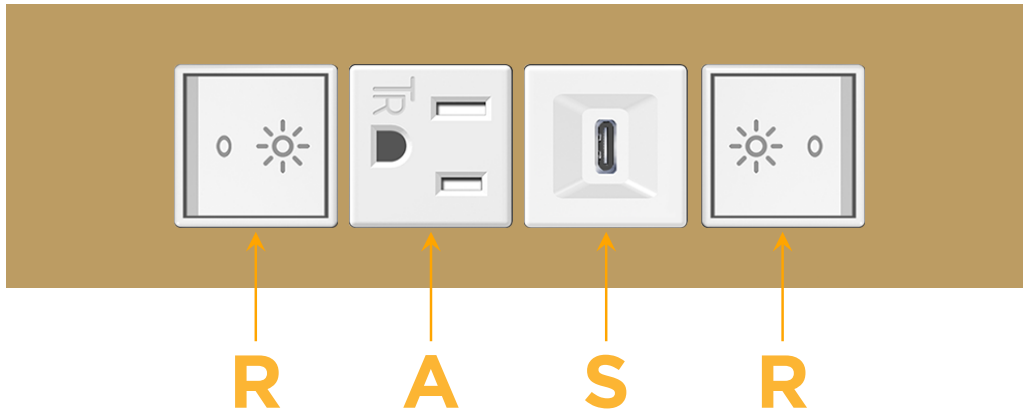

M-POWER-4T

AC POWER & DATA CONNECTIVITY SOLUTION

M-POWER-4TW-RASR-BRATP

Distributed by

Mormax Company, Inc.

8 Westchester Plaza

Elmsford, NY 10523

914-699-0101

sales@mormax.com

mormax.com

Metro Light & Power's line of power & data solutions offers sophisticated design elements combined with greater ease of installation. Streamlined and low-profile, enhanced by side-exiting cords, our outlets advance the industry with their cutting edge look and feel. We believe flexibility is key, and we provide a variety of mounting options, including the ability to mount in limited spaces. Our outlets are available in many finishes and configurations, in addition to a custom color and finish capability for our clients.

Trim Plate Finish: **BRASS (ABS)**

Custom Finishes Available

M-POWER-4TW-RASR-BRATP

Features:

Module/Port Options:

- **A** Tamper Resistant AC Receptacle
- **E** USB-A & USB-C (20W)
- **M** Double USB-A (Fast Charging Ports - 18W)
- **H** HDMI
- **6** CAT 6
- **12** RJ 12
- **X** Switched AC
- **Y** 3-Way Switch (Low Voltage)
- **V** USB-C (45W High Speed Charging Port)
- **S** USB-C (25W High Speed Charging Port)
- **R** Switched AC (Rocker Switch)
- **D** Dimmer Switch

Plug:

Supplied with Low Profile Flat 45° Angle 120 VAC Plug

Optional Standard Straight 120 VAC Plug

Optional Straight 120 VAC Pass-through Plug

- CLEAN, COMPACT DESIGN
- STREAMLINED
- LOW PROFILE
- SIDE-EXITING CORDS
- PLUG & PLAY
- 6' AC CORD & PLUG (FLAT PLUG STANDARD)
- CUSTOMIZABLE CONFIGURATIONS AND FINISHES
- UL LISTED FOR MOUNTING IN FURNITURE
- 15A