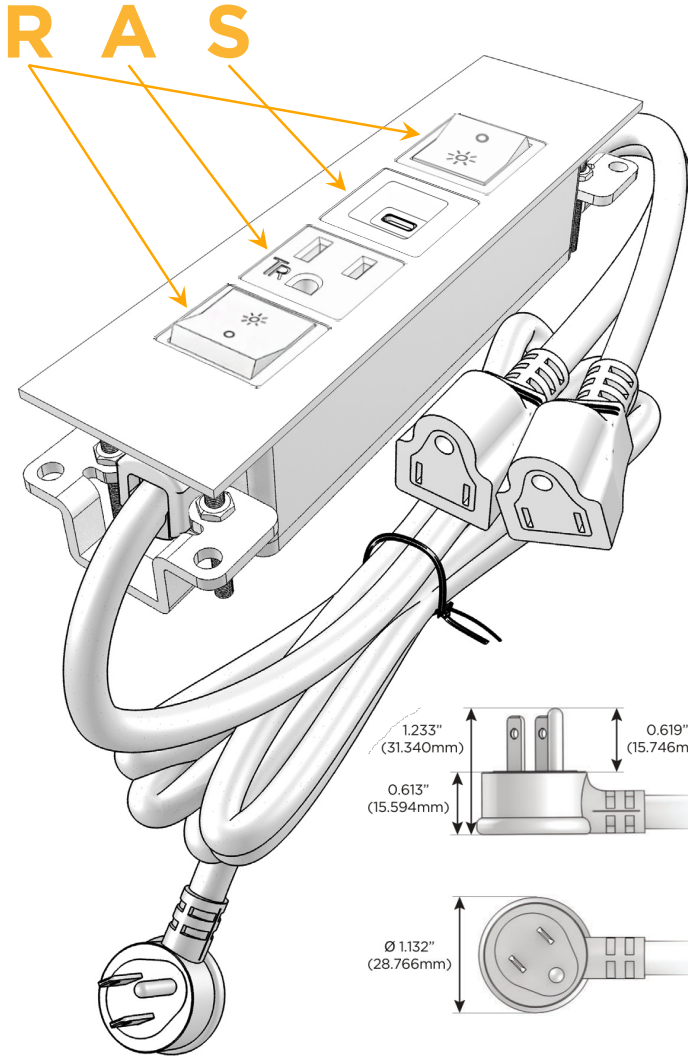

### Module/Port Options:

- A** Tamper Resistant AC Receptacle
- E** USB-A & USB-C (20W)
- M** Double USB-A (Fast Charging Ports - 18W)
- H** HDMI
- 6** CAT 6
- 12** RJ 12
- X** Switched AC
- Y** 3-Way Switch (Low Voltage)
- V** USB-C (45W High Speed Charging Port)
- S** USB-C (25W High Speed Charging Port)
- R** Switched AC (Rocker Switch)
- D** Dimmer Switch

### Plug:

Supplied with Low Profile Flat 45° Angle 120 VAC Plug

Optional Standard Straight 120 VAC Plug

Optional Straight 120 VAC Pass-through Plug

- CLEAN, COMPACT DESIGN
- STREAMLINED
- LOW PROFILE
- SIDE-EXITING CORDS
- PLUG & PLAY
- 6' AC CORD & PLUG (FLAT PLUG STANDARD)
- CUSTOMIZABLE CONFIGURATIONS AND FINISHES
- UL LISTED FOR MOUNTING IN FURNITURE
- 15A

## AC POWER & DATA CONNECTIVITY SOLUTION

M-POWER-4TW-RASR-BRATP

Specs:

### Modules/Ports:

- R** Switched AC (Rocker Switch)
- A** Tamper Resistant AC Receptacle
- S** USB-C (25W High Speed Charging Port)

Distributed by

Mormax Company, Inc.

8 Westchester Plaza

Elmsford, NY 10523