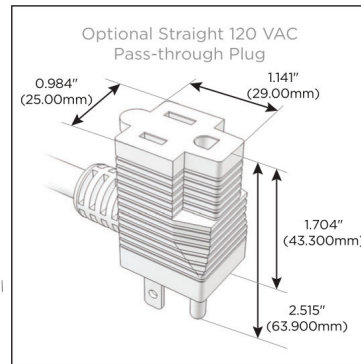

M-POWER-4T

AC POWER & DATA CONNECTIVITY SOLUTION

M-POWER-4TW-RASR-BRATP

Specs:

Modules/Ports:

- **R** Switched AC (Rocker Switch)
- **A** Tamper Resistant AC Receptacle
- **S** USB-C (25W High Speed Charging Port)