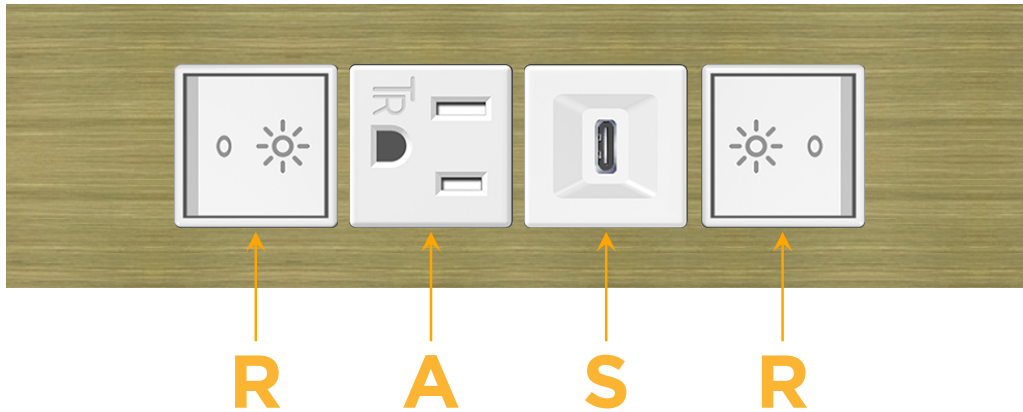

Trim Plate Finish: **BRASS ANTIQUED (ABS)**

Custom Finishes Available

M-POWER-4TW-RASR-BRAATP

Features:

Module/Port Options:

- A** Tamper Resistant AC Receptacle
- E** USB-A & USB-C (20W)
- M** Double USB-A (Fast Charging Ports - 18W)
- H** HDMI
- 6** CAT 6
- 12** RJ 12
- X** Switched AC
- Y** 3-Way Switch (Low Voltage)
- V** USB-C (45W High Speed Charging Port)
- S** USB-C (25W High Speed Charging Port)
- R** Switched AC (Rocker Switch)
- D** Dimmer Switch

Plug:

Supplied with Low Profile Flat 45° Angle 120 VAC Plug

Optional Standard Straight 120 VAC Plug

Optional Straight 120 VAC Pass-through Plug

- CLEAN, COMPACT DESIGN
- STREAMLINED
- LOW PROFILE
- SIDE-EXITING CORDS
- PLUG & PLAY
- 6' AC CORD & PLUG (FLAT PLUG STANDARD)
- CUSTOMIZABLE CONFIGURATIONS AND FINISHES
- UL LISTED FOR MOUNTING IN FURNITURE
- 15A

M-POWER-4T

AC POWER & DATA CONNECTIVITY SOLUTION

M-POWER-4TW-RASR-BRAATP

Specs:

Modules/Ports:

- R** Switched AC (Rocker Switch)
- A** Tamper Resistant AC Receptacle
- S** USB-C (25W High Speed Charging Port)