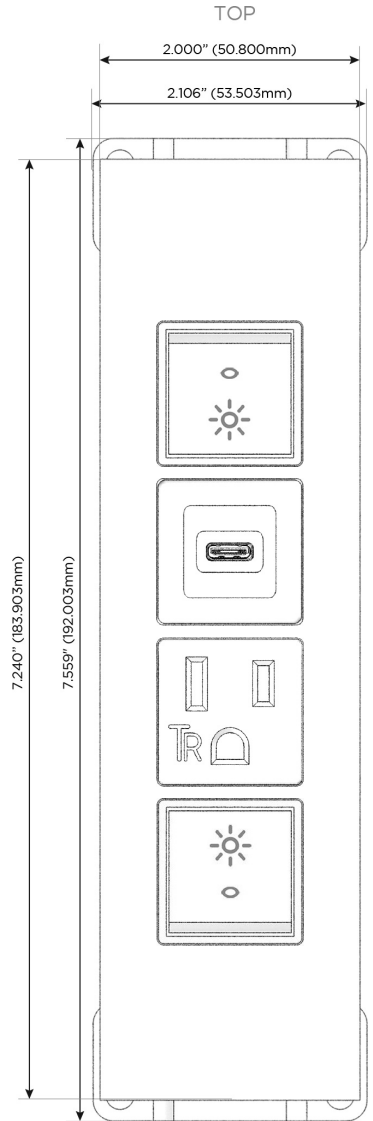

Trim Plate Finish: **BRASS ANTIQUED (ABS)**

Custom Finishes Available

M-POWER-4TW-RASR-BRAATP

Features:

Module/Port Options:

- A** Tamper Resistant AC Receptacle
- E** USB-A & USB-C (20W)
- M** Double USB-A (Fast Charging Ports - 18W)
- H** HDMI
- 6** CAT 6
- 12** RJ 12
- X** Switched AC
- Y** 3-Way Switch (Low Voltage)
- V** USB-C (45W High Speed Charging Port)
- S** USB-C (25W High Speed Charging Port)
- R** Switched AC (Rocker Switch)
- D** Dimmer Switch

Plug:

Supplied with Low Profile Flat 45° Angle 120 VAC Plug

Optional Standard Straight 120 VAC Plug

Optional Straight 120 VAC Pass-through Plug

- CLEAN, COMPACT DESIGN
- STREAMLINED
- LOW PROFILE
- SIDE-EXITING CORDS
- PLUG & PLAY
- 6' AC CORD & PLUG (FLAT PLUG STANDARD)
- CUSTOMIZABLE CONFIGURATIONS AND FINISHES
- UL LISTED FOR MOUNTING IN FURNITURE
- 15A

M-POWER-4T

AC POWER & DATA CONNECTIVITY SOLUTION

M-POWER-4TW-RASR-BRAATP

Specs:

Modules/Ports:

- R** Switched AC (Rocker Switch)
- A** Tamper Resistant AC Receptacle
- S** USB-C (25W High Speed Charging Port)