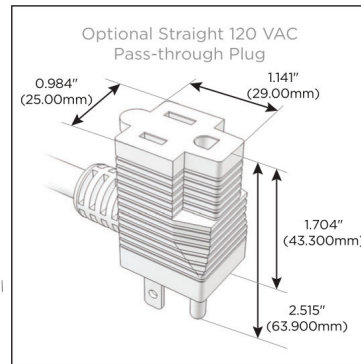

Trim Plate Finish: **BRASS ANTIQUED (ABS)**

Custom Finishes Available

M-POWER-4TW-RASR-BRAATP

Features:

Module/Port Options:

- A** Tamper Resistant AC Receptacle
- E** USB-A & USB-C (20W)
- M** Double USB-A (Fast Charging Ports - 18W)
- H** HDMI
- 6** CAT 6
- 12** RJ 12
- X** Switched AC
- Y** 3-Way Switch (Low Voltage)
- V** USB-C (45W High Speed Charging Port)
- S** USB-C (25W High Speed Charging Port)
- R** Switched AC (Rocker Switch)
- D** Dimmer Switch

Plug:

Supplied with Low Profile Flat 45° Angle 120 VAC Plug

Optional Standard Straight 120 VAC Plug

Optional Straight 120 VAC Pass-through Plug

- CLEAN, COMPACT DESIGN
- STREAMLINED
- LOW PROFILE
- SIDE-EXITING CORDS
- PLUG & PLAY
- 6' AC CORD & PLUG (FLAT PLUG STANDARD)
- CUSTOMIZABLE CONFIGURATIONS AND FINISHES
- UL LISTED FOR MOUNTING IN FURNITURE
- 15A

M-POWER-4T

AC POWER & DATA CONNECTIVITY SOLUTION

M-POWER-4TW-RASR-BRAATP

Specs:

Modules/Ports:

- R** Switched AC (Rocker Switch)
- A** Tamper Resistant AC Receptacle
- S** USB-C (25W High Speed Charging Port)