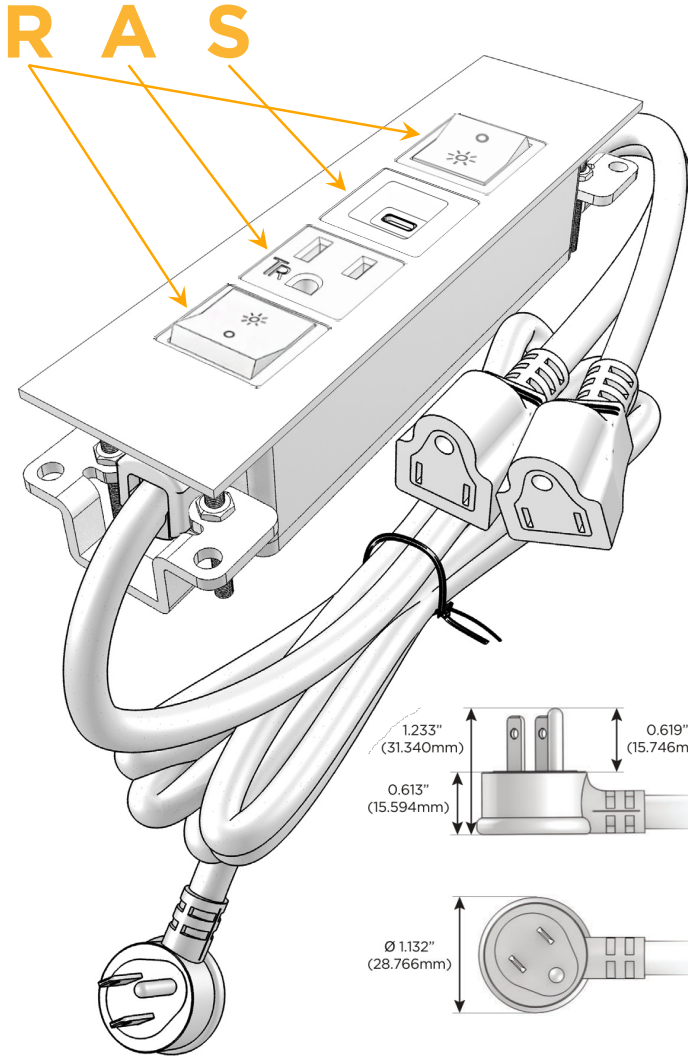

Trim Plate Finish: **BRASS ANTIQUED (ABS)**

Custom Finishes Available

M-POWER-4TW-RASR-BRAATP

Features:

Module/Port Options:

- A** Tamper Resistant AC Receptacle
- E** USB-A & USB-C (20W)
- M** Double USB-A (Fast Charging Ports - 18W)
- H** HDMI
- 6** CAT 6
- 12** RJ 12
- X** Switched AC
- Y** 3-Way Switch (Low Voltage)
- V** USB-C (45W High Speed Charging Port)
- S** USB-C (25W High Speed Charging Port)
- R** Switched AC (Rocker Switch)
- D** Dimmer Switch

Plug:

Supplied with Low Profile Flat 45° Angle 120 VAC Plug

Optional Standard Straight 120 VAC Plug

Optional Straight 120 VAC Pass-through Plug

- CLEAN, COMPACT DESIGN
- STREAMLINED
- LOW PROFILE
- SIDE-EXITING CORDS
- PLUG & PLAY
- 6' AC CORD & PLUG (FLAT PLUG STANDARD)
- CUSTOMIZABLE CONFIGURATIONS AND FINISHES
- UL LISTED FOR MOUNTING IN FURNITURE
- 15A

M-POWER-4T

AC POWER & DATA CONNECTIVITY SOLUTION

M-POWER-4TW-RASR-BRAATP

Specs:

Modules/Ports:

- R** Switched AC (Rocker Switch)
- A** Tamper Resistant AC Receptacle
- S** USB-C (25W High Speed Charging Port)