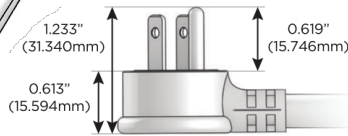

M-POWER-4T

AC POWER & DATA CONNECTIVITY SOLUTION

M-POWER-4TW-RASR-BRAATP

Specs:

Modules/Ports:

- R** Switched AC (Rocker Switch)
- A** Tamper Resistant AC Receptacle
- S** USB-C (25W High Speed Charging Port)