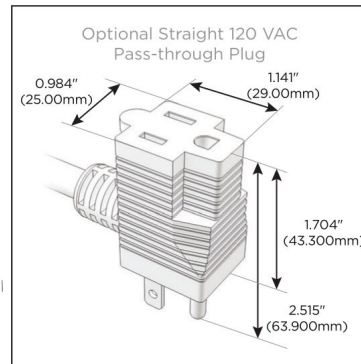

M-POWER-4T

AC POWER & DATA CONNECTIVITY SOLUTION

M-POWER-4TW-RASR-B2ATP

Specs:

Modules/Ports:

- **R** Switched AC (Rocker Switch)
- **A** Tamper Resistant AC Receptacle
- **S** USB-C (25W High Speed Charging Port)