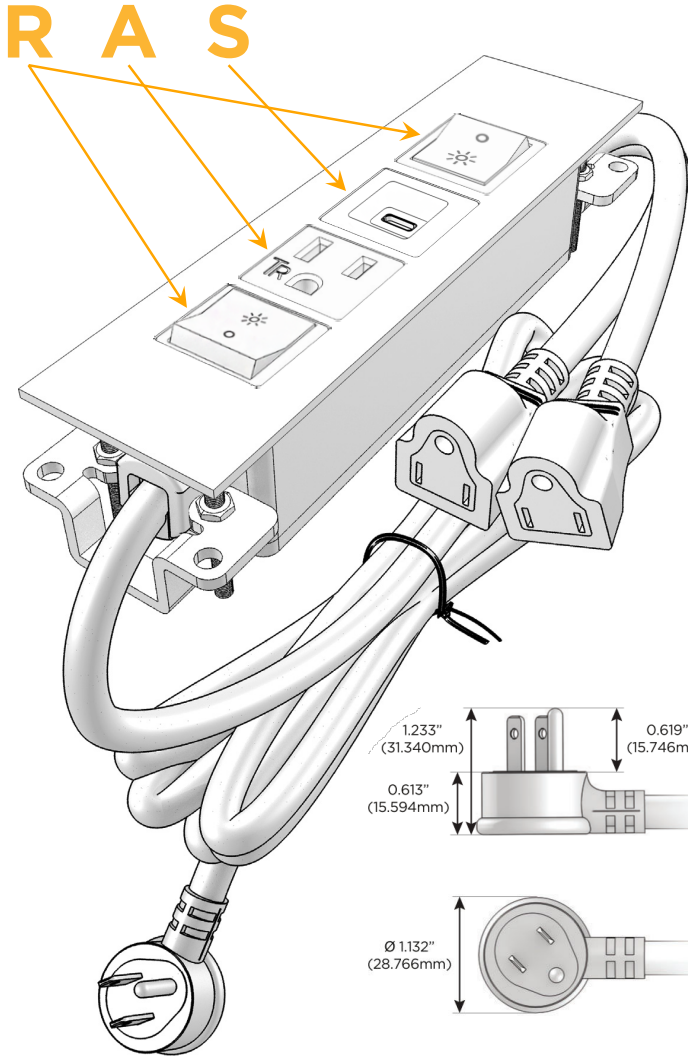

Trim Plate Finish: **SATIN BLACK (ABS)**

Custom Finishes Available

M-POWER-4TW-RASR-B2ATP

Features:

**Module/Port Options:**

- A** Tamper Resistant AC Receptacle
- E** USB-A & USB-C (20W)
- M** Double USB-A (Fast Charging Ports - 18W)
- H** HDMI
- 6** CAT 6
- 12** RJ 12
- X** Switched AC
- Y** 3-Way Switch (Low Voltage)
- V** USB-C (45W High Speed Charging Port)
- S** USB-C (25W High Speed Charging Port)
- R** Switched AC (Rocker Switch)
- D** Dimmer Switch

**Plug:**

Supplied with Low Profile Flat 45° Angle 120 VAC Plug

Optional Standard Straight 120 VAC Plug

Optional Straight 120 VAC Pass-through Plug

- CLEAN, COMPACT DESIGN
- STREAMLINED
- LOW PROFILE
- SIDE-EXITING CORDS
- PLUG & PLAY
- 6' AC CORD & PLUG (FLAT PLUG STANDARD)
- CUSTOMIZABLE CONFIGURATIONS AND FINISHES
- UL LISTED FOR MOUNTING IN FURNITURE
- 15A

## AC POWER & DATA CONNECTIVITY SOLUTION

M-POWER-4TW-RASR-B2ATP

Specs:

### Modules/Ports:

- R** Switched AC (Rocker Switch)
- A** Tamper Resistant AC Receptacle
- S** USB-C (25W High Speed Charging Port)

Distributed by

Mormax Company, Inc.

8 Westchester Plaza

Elmsford, NY 10523