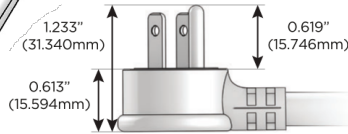

M-POWER-4T

AC POWER & DATA CONNECTIVITY SOLUTION

M-POWER-4TW-RASR-B2ATP

Specs:

Modules/Ports:

- **R** Switched AC (Rocker Switch)
- **A** Tamper Resistant AC Receptacle
- **S** USB-C (25W High Speed Charging Port)