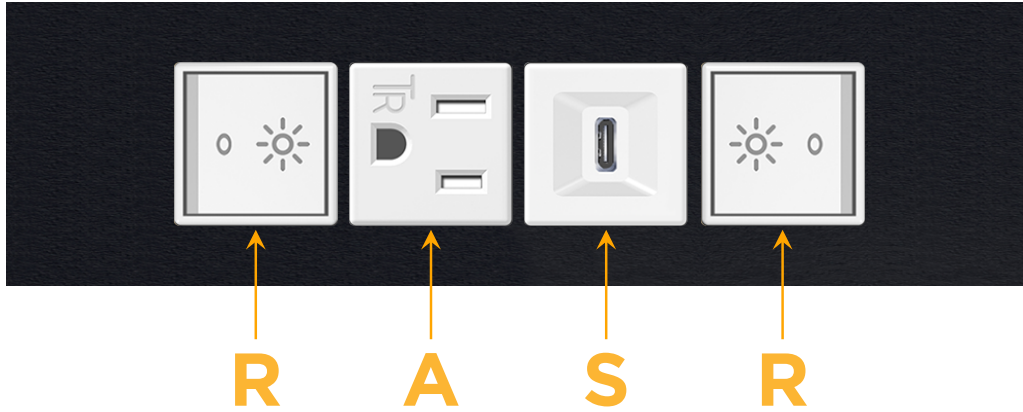

M-POWER-4T

AC POWER & DATA CONNECTIVITY SOLUTION

M-POWER-4TW-RASR-B2ATP

Distributed by

Mormax Company, Inc.

8 Westchester Plaza

Elmsford, NY 10523

914-699-0101

sales@mormax.com

mormax.com

Metro Light & Power's line of power & data solutions offers sophisticated design elements combined with greater ease of installation. Streamlined and low-profile, enhanced by side-exiting cords, our outlets advance the industry with their cutting edge look and feel. We believe flexibility is key, and we provide a variety of mounting options, including the ability to mount in limited spaces. Our outlets are available in many finishes and configurations, in addition to a custom color and finish capability for our clients.

Trim Plate Finish: **SATIN BLACK (ABS)**

Custom Finishes Available

M-POWER-4TW-RASR-B2ATP

Features:

Module/Port Options:

- **A** Tamper Resistant AC Receptacle
- **E** USB-A & USB-C (20W)
- **M** Double USB-A (Fast Charging Ports - 18W)
- **H** HDMI
- **6** CAT 6
- **12** RJ 12
- **X** Switched AC
- **Y** 3-Way Switch (Low Voltage)
- **V** USB-C (45W High Speed Charging Port)
- **S** USB-C (25W High Speed Charging Port)
- **R** Switched AC (Rocker Switch)
- **D** Dimmer Switch

Plug:

Supplied with Low Profile Flat 45° Angle 120 VAC Plug

Optional Standard Straight 120 VAC Plug

Optional Straight 120 VAC Pass-through Plug

- CLEAN, COMPACT DESIGN
- STREAMLINED
- LOW PROFILE
- SIDE-EXITING CORDS
- PLUG & PLAY
- 6' AC CORD & PLUG (FLAT PLUG STANDARD)
- CUSTOMIZABLE CONFIGURATIONS AND FINISHES
- UL LISTED FOR MOUNTING IN FURNITURE
- 15A