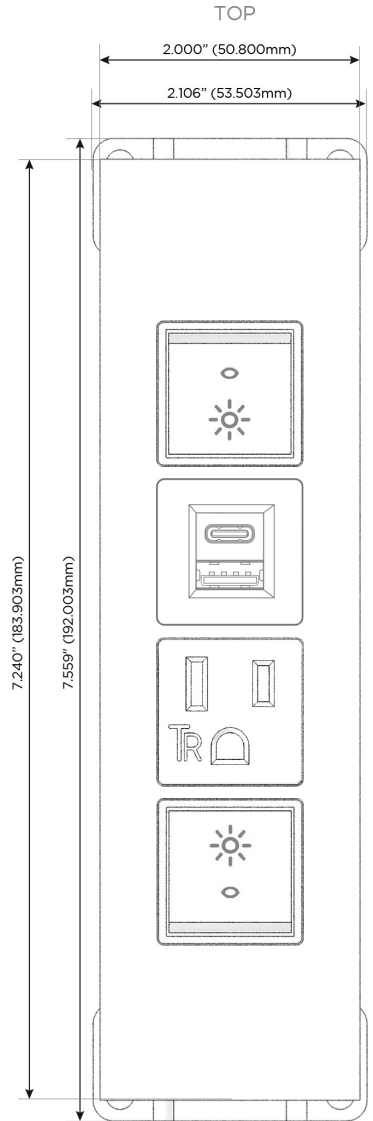

M-POWER-4T

AC POWER & DATA CONNECTIVITY SOLUTION

M-POWER-4TW-RAER-SS4TP

Specs:

Modules/Ports:

- **R** Switched AC (Rocker Switch)
- **A** Tamper Resistant AC Receptacle
- **E** USB-A & USB-C (20W)

R A E

Distributed by

Mormax Company, Inc.

8 Westchester Plaza

Elmsford, NY 10523

914-699-0101

sales@mormax.com

mormax.com