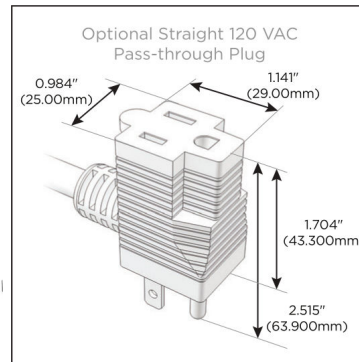

M-POWER-4T

AC POWER & DATA CONNECTIVITY SOLUTION

M-POWER-4TW-RAER-SS4TP

Specs:

Modules/Ports:

- **R** Switched AC (Rocker Switch)
- **A** Tamper Resistant AC Receptacle
- **E** USB-A & USB-C (20W)

R A E

Distributed by

Mormax Company, Inc.

8 Westchester Plaza

Elmsford, NY 10523

914-699-0101

sales@mormax.com

mormax.com