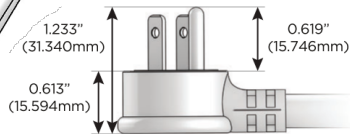

M-POWER-4T

AC POWER & DATA CONNECTIVITY SOLUTION

M-POWER-4TW-RAER-SS4TP

Specs:

Modules/Ports:

- **R** Switched AC (Rocker Switch)
- **A** Tamper Resistant AC Receptacle
- **E** USB-A & USB-C (20W)

R A E