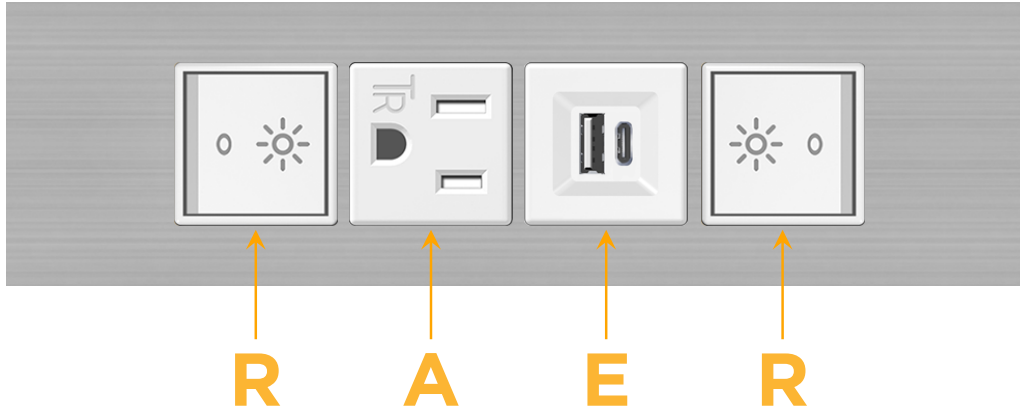

M-POWER-4T

AC POWER & DATA CONNECTIVITY SOLUTION

M-POWER-4TW-RAER-SS4TP

Distributed by

Mormax Company, Inc.

8 Westchester Plaza

Elmsford, NY 10523

914-699-0101

sales@mormax.com

mormax.com

Metro Light & Power's line of power & data solutions offers sophisticated design elements combined with greater ease of installation. Streamlined and low-profile, enhanced by side-exiting cords, our outlets advance the industry with their cutting edge look and feel. We believe flexibility is key, and we provide a variety of mounting options, including the ability to mount in limited spaces. Our outlets are available in many finishes and configurations, in addition to a custom color and finish capability for our clients.

Trim Plate Finish: **STAINLESS STEEL BRUSHED**

Custom Finishes Available

M-POWER-4TW-RAER-SS4TP

Features:

Module/Port Options:

- **A** Tamper Resistant AC Receptacle
- **E** USB-A & USB-C (20W)
- **M** Double USB-A (Fast Charging Ports - 18W)
- **H** HDMI
- **6** CAT 6
- **12** RJ 12
- **X** Switched AC
- **Y** 3-Way Switch (Low Voltage)
- **V** USB-C (45W High Speed Charging Port)
- **S** USB-C (25W High Speed Charging Port)
- **R** Switched AC (Rocker Switch)
- **D** Dimmer Switch

Plug:

Supplied with Low Profile Flat 45° Angle 120 VAC Plug

Optional Standard Straight 120 VAC Plug

Optional Straight 120 VAC Pass-through Plug

- CLEAN, COMPACT DESIGN
- STREAMLINED
- LOW PROFILE
- SIDE-EXITING CORDS
- PLUG & PLAY
- 6' AC CORD & PLUG (FLAT PLUG STANDARD)
- CUSTOMIZABLE CONFIGURATIONS AND FINISHES
- UL LISTED FOR MOUNTING IN FURNITURE
- 15A