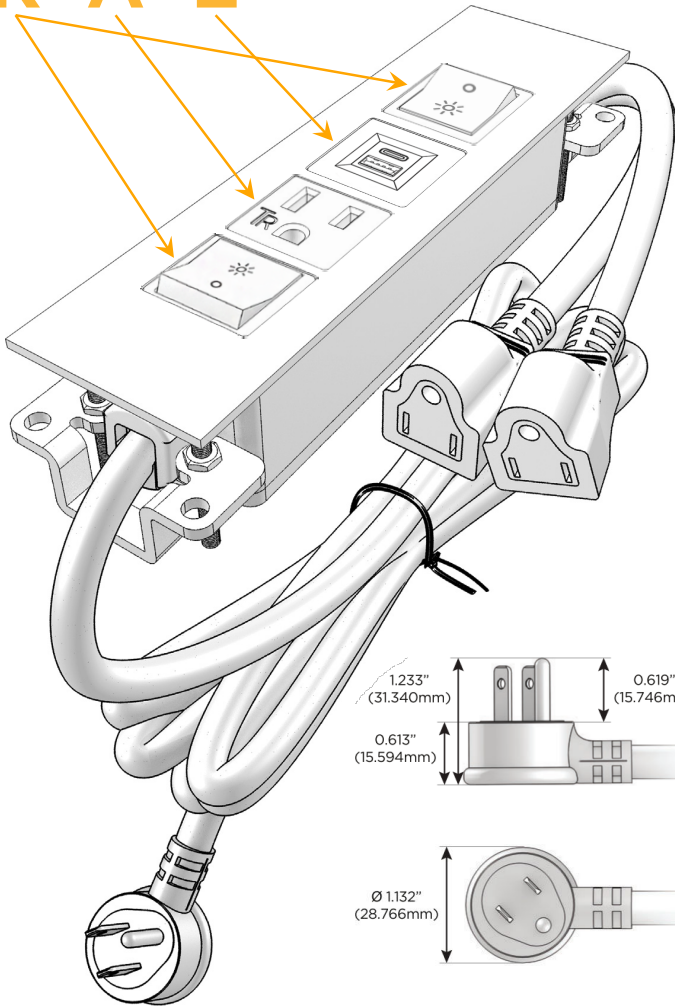

M-POWER-4T

AC POWER & DATA CONNECTIVITY SOLUTION

M-POWER-4TW-RAER-SS4TP

Specs:

Modules/Ports:

- **R** Switched AC (Rocker Switch)
- **A** Tamper Resistant AC Receptacle
- **E** USB-A & USB-C (20W)

R A E

Distributed by

Mormax Company, Inc.

8 Westchester Plaza

Elmsford, NY 10523

914-699-0101

sales@mormax.com

mormax.com