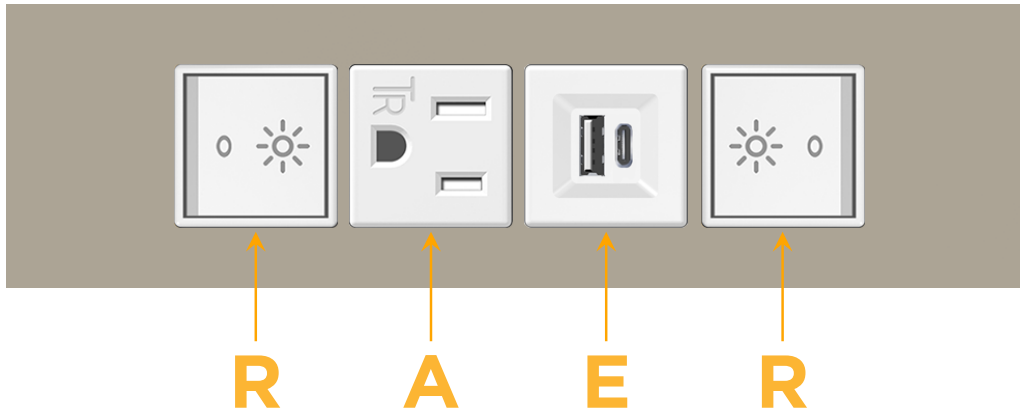

Trim Plate Finish: **SATIN NICKEL (ABS)**

Custom Finishes Available

M-POWER-4TW-RAER-SATP

Features:

Module/Port Options:

- A** Tamper Resistant AC Receptacle
- E** USB-A & USB-C (20W)
- M** Double USB-A (Fast Charging Ports - 18W)
- H** HDMI
- 6** CAT 6
- 12** RJ 12
- X** Switched AC
- Y** 3-Way Switch (Low Voltage)
- V** USB-C (45W High Speed Charging Port)
- S** USB-C (25W High Speed Charging Port)
- R** Switched AC (Rocker Switch)
- D** Dimmer Switch

Plug:

Supplied with Low Profile Flat 45° Angle 120 VAC Plug

Optional Standard Straight 120 VAC Plug

Optional Straight 120 VAC Pass-through Plug

- CLEAN, COMPACT DESIGN
- STREAMLINED
- LOW PROFILE
- SIDE-EXITING CORDS
- PLUG & PLAY
- 6' AC CORD & PLUG (FLAT PLUG STANDARD)
- CUSTOMIZABLE CONFIGURATIONS AND FINISHES
- UL LISTED FOR MOUNTING IN FURNITURE
- 15A

M-POWER-4T

AC POWER & DATA CONNECTIVITY SOLUTION

M-POWER-4TW-RAER-SATP

Specs:

Modules/Ports:

- R** Switched AC (Rocker Switch)
- A** Tamper Resistant AC Receptacle
- E** USB-A & USB-C (20W)

R A E

Distributed by