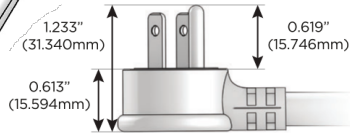

M-POWER-4T

AC POWER & DATA CONNECTIVITY SOLUTION

M-POWER-4TW-RAER-SATP

Specs:

Modules/Ports:

- R** Switched AC (Rocker Switch)
- A** Tamper Resistant AC Receptacle
- E** USB-A & USB-C (20W)

R A E

Distributed by