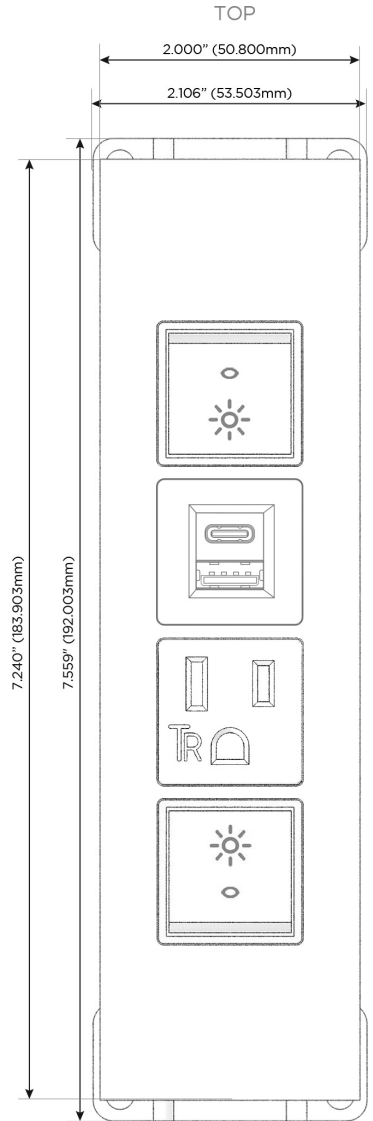

Trim Plate Finish: **SATIN NICKEL (ABS)**

Custom Finishes Available

M-POWER-4TW-RAER-SATP

Features:

Module/Port Options:

- A** Tamper Resistant AC Receptacle
- E** USB-A & USB-C (20W)
- M** Double USB-A (Fast Charging Ports - 18W)
- H** HDMI
- 6** CAT 6
- 12** RJ 12
- X** Switched AC
- Y** 3-Way Switch (Low Voltage)
- V** USB-C (45W High Speed Charging Port)
- S** USB-C (25W High Speed Charging Port)
- R** Switched AC (Rocker Switch)
- D** Dimmer Switch

Plug:

Supplied with Low Profile Flat 45° Angle 120 VAC Plug

Optional Standard Straight 120 VAC Plug

Optional Straight 120 VAC Pass-through Plug

- CLEAN, COMPACT DESIGN
- STREAMLINED
- LOW PROFILE
- SIDE-EXITING CORDS
- PLUG & PLAY
- 6' AC CORD & PLUG (FLAT PLUG STANDARD)
- CUSTOMIZABLE CONFIGURATIONS AND FINISHES
- UL LISTED FOR MOUNTING IN FURNITURE
- 15A

M-POWER-4T

AC POWER & DATA CONNECTIVITY SOLUTION

M-POWER-4TW-RAER-SATP

Specs:

Modules/Ports:

- R** Switched AC (Rocker Switch)
- A** Tamper Resistant AC Receptacle
- E** USB-A & USB-C (20W)

R A E

Distributed by