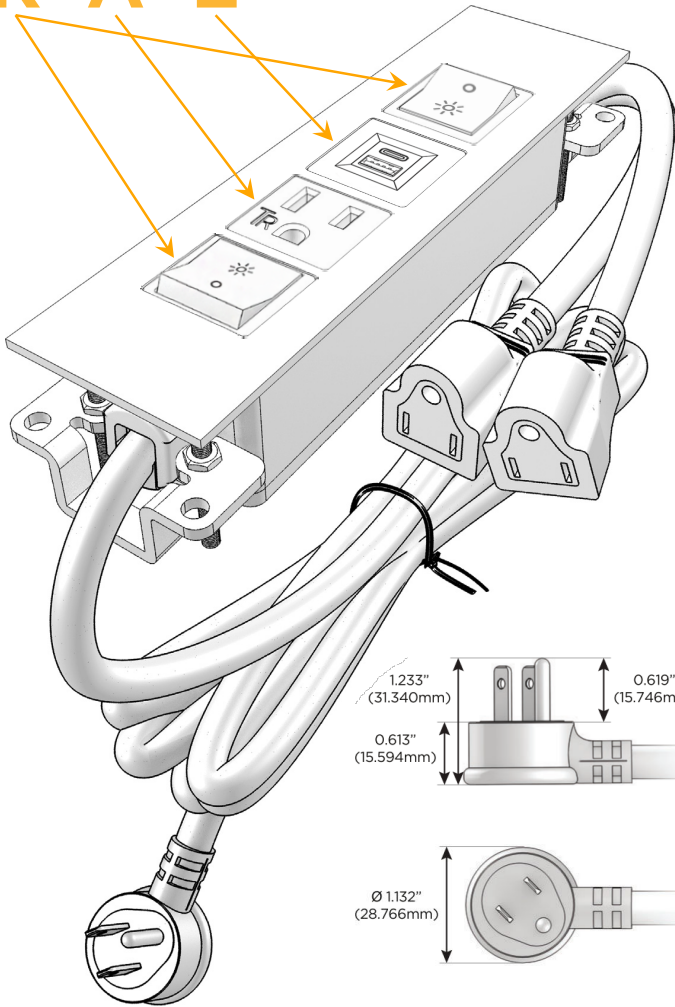

Trim Plate Finish: **SATIN NICKEL (ABS)**

Custom Finishes Available

M-POWER-4TW-RAER-SATP

Features:

Module/Port Options:

- A** Tamper Resistant AC Receptacle
- E** USB-A & USB-C (20W)
- M** Double USB-A (Fast Charging Ports - 18W)
- H** HDMI
- 6** CAT 6
- 12** RJ 12
- X** Switched AC
- Y** 3-Way Switch (Low Voltage)
- V** USB-C (45W High Speed Charging Port)
- S** USB-C (25W High Speed Charging Port)
- R** Switched AC (Rocker Switch)
- D** Dimmer Switch

Plug:

Supplied with Low Profile Flat 45° Angle 120 VAC Plug

Optional Standard Straight 120 VAC Plug

Optional Straight 120 VAC Pass-through Plug

- CLEAN, COMPACT DESIGN
- STREAMLINED
- LOW PROFILE
- SIDE-EXITING CORDS
- PLUG & PLAY
- 6' AC CORD & PLUG (FLAT PLUG STANDARD)
- CUSTOMIZABLE CONFIGURATIONS AND FINISHES
- UL LISTED FOR MOUNTING IN FURNITURE
- 15A

M-POWER-4T

AC POWER & DATA CONNECTIVITY SOLUTION

M-POWER-4TW-RAER-SATP

Specs:

Modules/Ports:

- R** Switched AC (Rocker Switch)
- A** Tamper Resistant AC Receptacle
- E** USB-A & USB-C (20W)

R A E

Distributed by