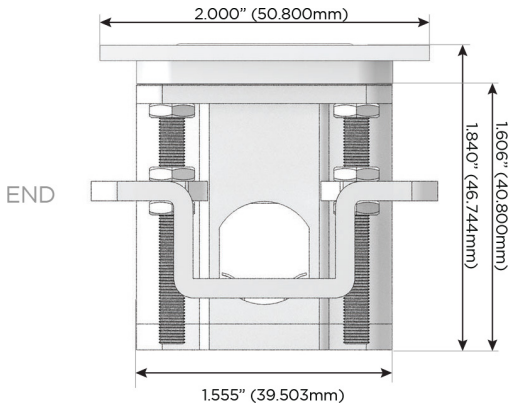

Trim Plate Finish: **GUNMETAL (ABS)**

Custom Finishes Available

M-POWER-4TW-RAER-S3ATP

Features:

Module/Port Options:

- A** Tamper Resistant AC Receptacle
- E** USB-A & USB-C (20W)
- M** Double USB-A (Fast Charging Ports - 18W)
- H** HDMI
- 6** CAT 6
- 12** RJ 12
- X** Switched AC
- Y** 3-Way Switch (Low Voltage)
- V** USB-C (45W High Speed Charging Port)
- S** USB-C (25W High Speed Charging Port)
- R** Switched AC (Rocker Switch)
- D** Dimmer Switch

Plug:

Supplied with Low Profile Flat 45° Angle 120 VAC Plug

Optional Standard Straight 120 VAC Plug

Optional Straight 120 VAC Pass-through Plug

- CLEAN, COMPACT DESIGN
- STREAMLINED
- LOW PROFILE
- SIDE-EXITING CORDS
- PLUG & PLAY
- 6' AC CORD & PLUG (FLAT PLUG STANDARD)
- CUSTOMIZABLE CONFIGURATIONS AND FINISHES
- UL LISTED FOR MOUNTING IN FURNITURE
- 15A

M-POWER-4T

AC POWER & DATA CONNECTIVITY SOLUTION

M-POWER-4TW-RAER-S3ATP

Specs:

Modules/Ports:

- R** Switched AC (Rocker Switch)
- A** Tamper Resistant AC Receptacle
- E** USB-A & USB-C (20W)

R A E

Distributed by