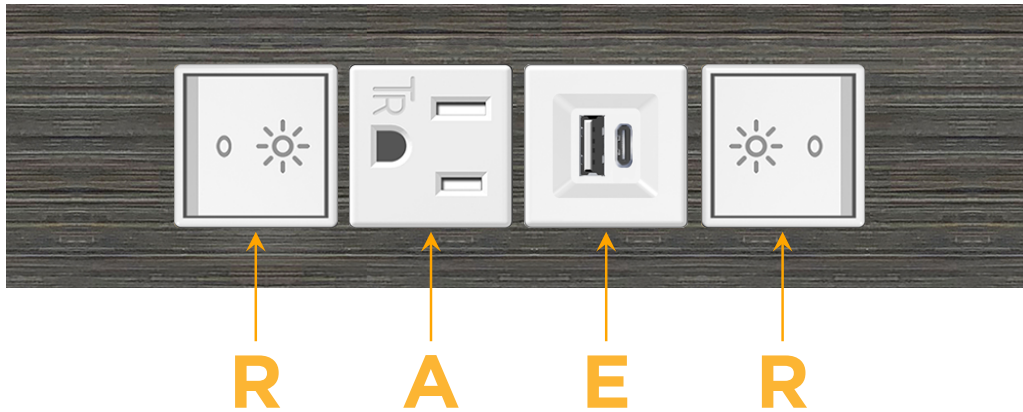

Trim Plate Finish: **GUNMETAL (ABS)**

Custom Finishes Available

M-POWER-4TW-RAER-S3ATP

Features:

Module/Port Options:

- A** Tamper Resistant AC Receptacle
- E** USB-A & USB-C (20W)
- M** Double USB-A (Fast Charging Ports - 18W)
- H** HDMI
- 6** CAT 6
- 12** RJ 12
- X** Switched AC
- Y** 3-Way Switch (Low Voltage)
- V** USB-C (45W High Speed Charging Port)
- S** USB-C (25W High Speed Charging Port)
- R** Switched AC (Rocker Switch)
- D** Dimmer Switch

Plug:

Supplied with Low Profile Flat 45° Angle 120 VAC Plug

Optional Standard Straight 120 VAC Plug

Optional Straight 120 VAC Pass-through Plug

- CLEAN, COMPACT DESIGN
- STREAMLINED
- LOW PROFILE
- SIDE-EXITING CORDS
- PLUG & PLAY
- 6' AC CORD & PLUG (FLAT PLUG STANDARD)
- CUSTOMIZABLE CONFIGURATIONS AND FINISHES
- UL LISTED FOR MOUNTING IN FURNITURE
- 15A

M-POWER-4T

AC POWER & DATA CONNECTIVITY SOLUTION

M-POWER-4TW-RAER-S3ATP

Specs:

Modules/Ports:

- R** Switched AC (Rocker Switch)
- A** Tamper Resistant AC Receptacle
- E** USB-A & USB-C (20W)

R A E

Distributed by