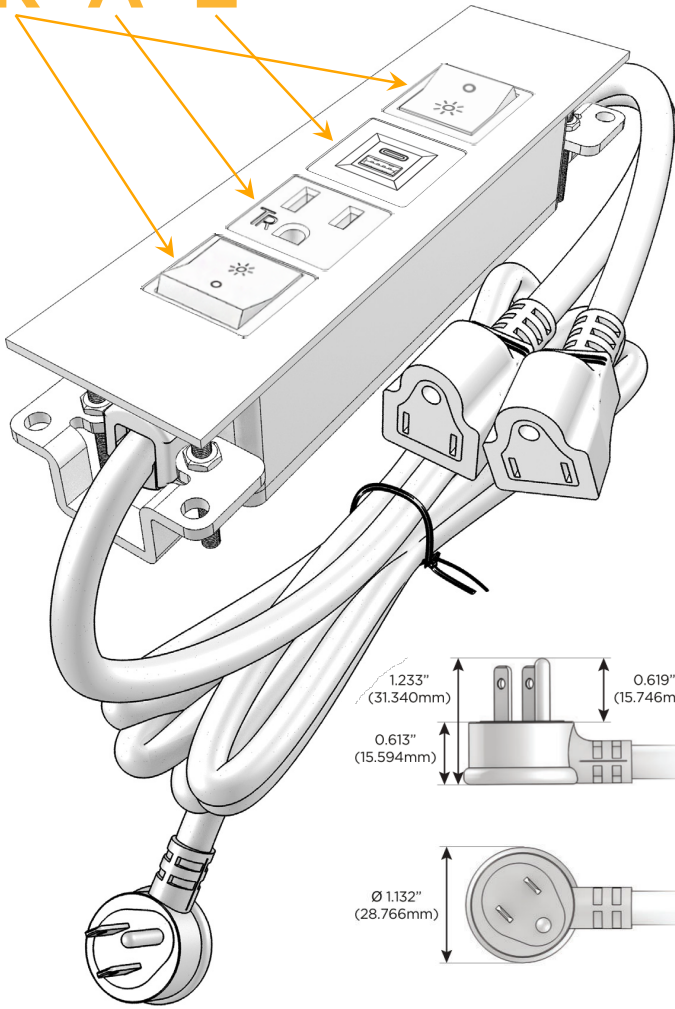

Trim Plate Finish: **GUNMETAL (ABS)**

Custom Finishes Available

M-POWER-4TW-RAER-S3ATP

Features:

Module/Port Options:

- A** Tamper Resistant AC Receptacle
- E** USB-A & USB-C (20W)
- M** Double USB-A (Fast Charging Ports - 18W)
- H** HDMI
- 6** CAT 6
- 12** RJ 12
- X** Switched AC
- Y** 3-Way Switch (Low Voltage)
- V** USB-C (45W High Speed Charging Port)
- S** USB-C (25W High Speed Charging Port)
- R** Switched AC (Rocker Switch)
- D** Dimmer Switch

Plug:

Supplied with Low Profile Flat 45° Angle 120 VAC Plug

Optional Standard Straight 120 VAC Plug

Optional Straight 120 VAC Pass-through Plug

- CLEAN, COMPACT DESIGN
- STREAMLINED
- LOW PROFILE
- SIDE-EXITING CORDS
- PLUG & PLAY
- 6' AC CORD & PLUG (FLAT PLUG STANDARD)
- CUSTOMIZABLE CONFIGURATIONS AND FINISHES
- UL LISTED FOR MOUNTING IN FURNITURE
- 15A

M-POWER-4T

AC POWER & DATA CONNECTIVITY SOLUTION

M-POWER-4TW-RAER-S3ATP

Specs:

Modules/Ports:

- R** Switched AC (Rocker Switch)
- A** Tamper Resistant AC Receptacle
- E** USB-A & USB-C (20W)

R A E

Distributed by