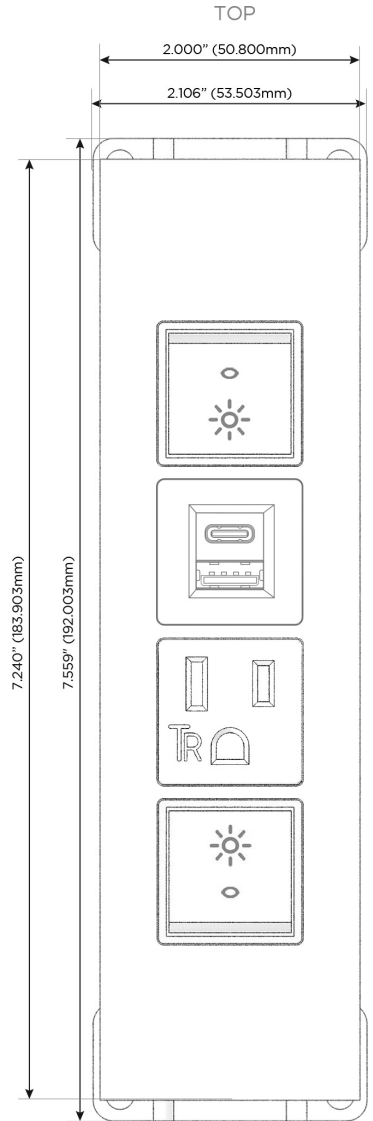

Trim Plate Finish: **GUNMETAL (ABS)**

Custom Finishes Available

M-POWER-4TW-RAER-S3ATP

Features:

Module/Port Options:

- A** Tamper Resistant AC Receptacle
- E** USB-A & USB-C (20W)
- M** Double USB-A (Fast Charging Ports - 18W)
- H** HDMI
- 6** CAT 6
- 12** RJ 12
- X** Switched AC
- Y** 3-Way Switch (Low Voltage)
- V** USB-C (45W High Speed Charging Port)
- S** USB-C (25W High Speed Charging Port)
- R** Switched AC (Rocker Switch)
- D** Dimmer Switch

Plug:

Supplied with Low Profile Flat 45° Angle 120 VAC Plug

Optional Standard Straight 120 VAC Plug

Optional Straight 120 VAC Pass-through Plug

- CLEAN, COMPACT DESIGN
- STREAMLINED
- LOW PROFILE
- SIDE-EXITING CORDS
- PLUG & PLAY
- 6' AC CORD & PLUG (FLAT PLUG STANDARD)
- CUSTOMIZABLE CONFIGURATIONS AND FINISHES
- UL LISTED FOR MOUNTING IN FURNITURE
- 15A

M-POWER-4T

AC POWER & DATA CONNECTIVITY SOLUTION

M-POWER-4TW-RAER-S3ATP

Specs:

Modules/Ports:

- R** Switched AC (Rocker Switch)
- A** Tamper Resistant AC Receptacle
- E** USB-A & USB-C (20W)

R A E

Distributed by