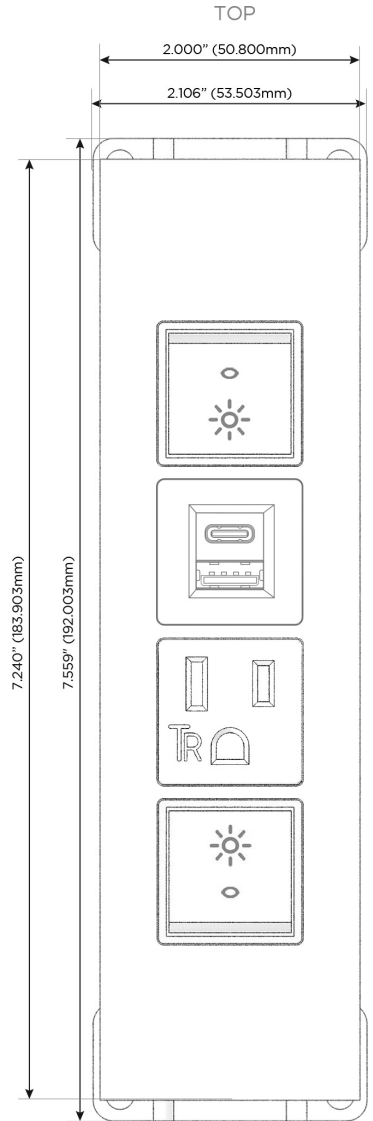

M-POWER-4T

AC POWER & DATA CONNECTIVITY SOLUTION

M-POWER-4TW-RAER-CRATP

Specs:

Modules/Ports:

- **R** Switched AC (Rocker Switch)
- **A** Tamper Resistant AC Receptacle
- **E** USB-A & USB-C (20W)

R A E

Distributed by

Mormax Company, Inc.

8 Westchester Plaza

Elmsford, NY 10523

914-699-0101

sales@mormax.com

mormax.com