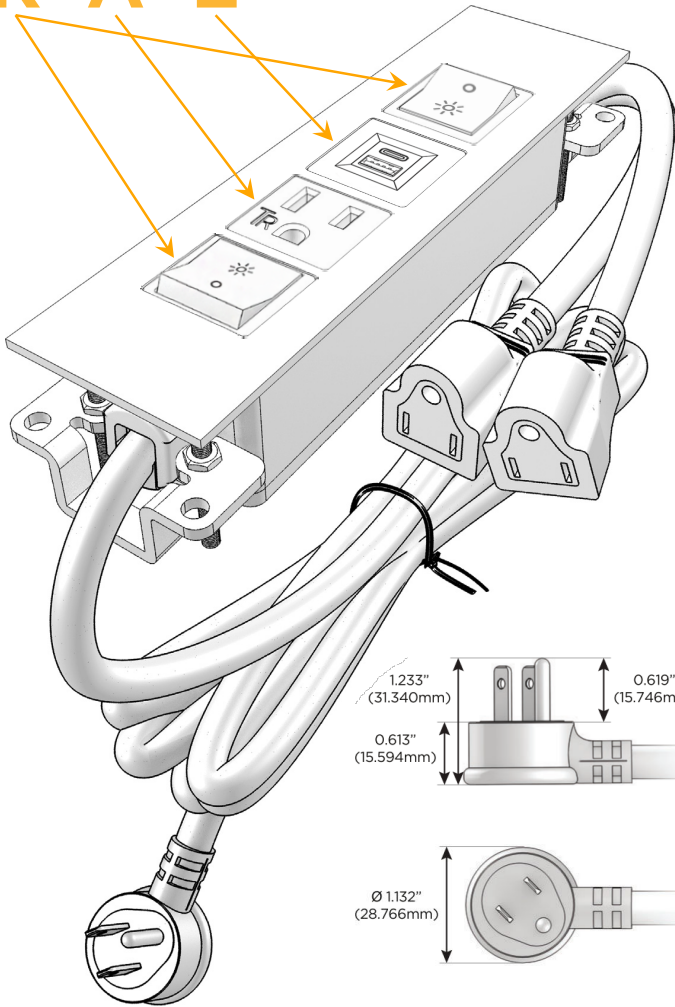

M-POWER-4T

AC POWER & DATA CONNECTIVITY SOLUTION

M-POWER-4TW-RAER-CRATP

Specs:

Modules/Ports:

- **R** Switched AC (Rocker Switch)
- **A** Tamper Resistant AC Receptacle
- **E** USB-A & USB-C (20W)

R A E

Distributed by

Mormax Company, Inc.

8 Westchester Plaza

Elmsford, NY 10523

914-699-0101

sales@mormax.com

mormax.com