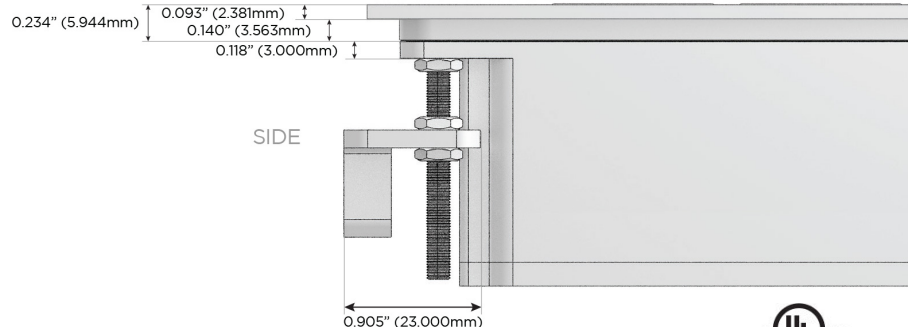

M-POWER-4T

AC POWER & DATA CONNECTIVITY SOLUTION

M-POWER-4TW-RAER-CRATP

Specs:

Modules/Ports:

- **R** Switched AC (Rocker Switch)
- **A** Tamper Resistant AC Receptacle
- **E** USB-A & USB-C (20W)

R A E

Distributed by

Mormax Company, Inc.

8 Westchester Plaza

Elmsford, NY 10523

914-699-0101

sales@mormax.com

mormax.com