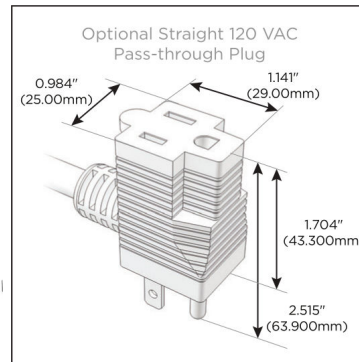

M-POWER-4T

AC POWER & DATA CONNECTIVITY SOLUTION

M-POWER-4TW-RAER-CRATP

Specs:

Modules/Ports:

- **R** Switched AC (Rocker Switch)
- **A** Tamper Resistant AC Receptacle
- **E** USB-A & USB-C (20W)

R A E

Distributed by

Mormax Company, Inc.

8 Westchester Plaza

Elmsford, NY 10523

914-699-0101

sales@mormax.com

mormax.com