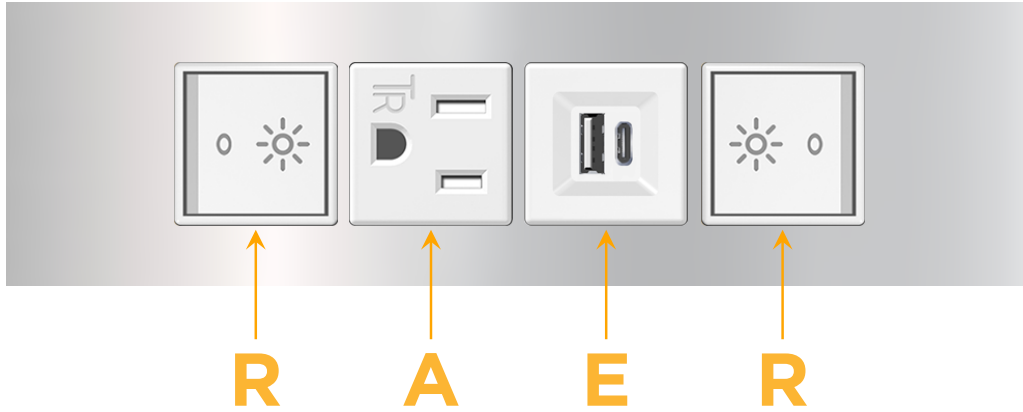

M-POWER-4T

AC POWER & DATA CONNECTIVITY SOLUTION

M-POWER-4TW-RAER-CRATP

Distributed by

Mormax Company, Inc.

8 Westchester Plaza

Elmsford, NY 10523

914-699-0101

sales@mormax.com

mormax.com

Metro Light & Power's line of power & data solutions offers sophisticated design elements combined with greater ease of installation. Streamlined and low-profile, enhanced by side-exiting cords, our outlets advance the industry with their cutting edge look and feel. We believe flexibility is key, and we provide a variety of mounting options, including the ability to mount in limited spaces. Our outlets are available in many finishes and configurations, in addition to a custom color and finish capability for our clients.

Trim Plate Finish: **CHROME (ABS)**

Custom Finishes Available

M-POWER-4TW-RAER-CRATP

Features:

Module/Port Options:

- **A** Tamper Resistant AC Receptacle
- **E** USB-A & USB-C (20W)
- **M** Double USB-A (Fast Charging Ports - 18W)
- **H** HDMI
- **6** CAT 6
- **12** RJ 12
- **X** Switched AC
- **Y** 3-Way Switch (Low Voltage)
- **V** USB-C (45W High Speed Charging Port)
- **S** USB-C (25W High Speed Charging Port)
- **R** Switched AC (Rocker Switch)
- **D** Dimmer Switch

Plug:

Supplied with Low Profile Flat 45° Angle 120 VAC Plug

Optional Standard Straight 120 VAC Plug

Optional Straight 120 VAC Pass-through Plug

- CLEAN, COMPACT DESIGN
- STREAMLINED
- LOW PROFILE
- SIDE-EXITING CORDS
- PLUG & PLAY
- 6' AC CORD & PLUG (FLAT PLUG STANDARD)
- CUSTOMIZABLE CONFIGURATIONS AND FINISHES
- UL LISTED FOR MOUNTING IN FURNITURE
- 15A