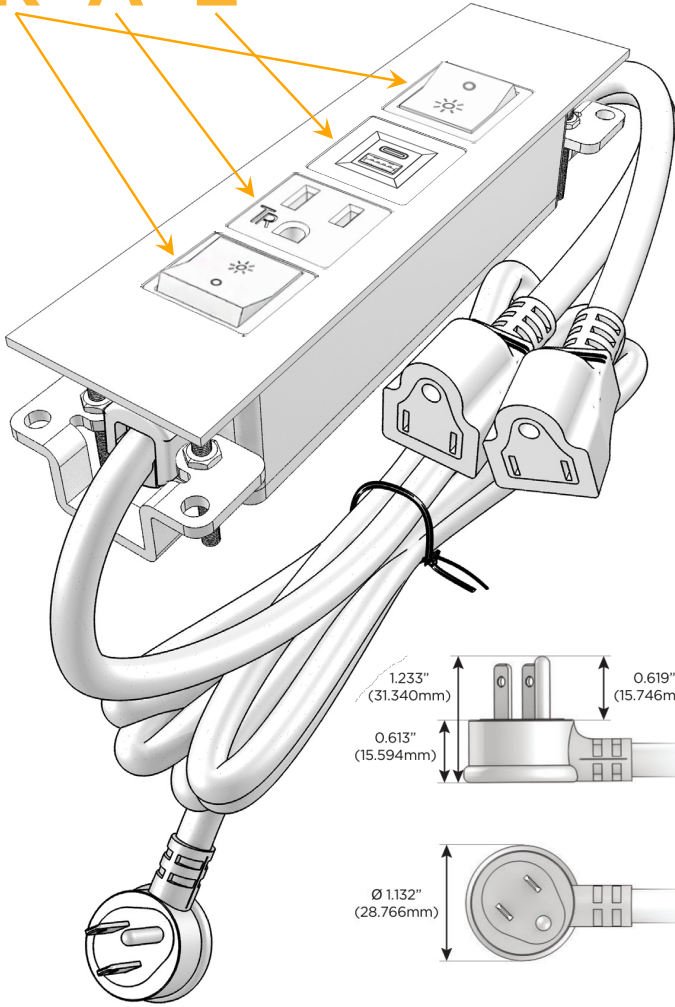

Trim Plate Finish: **ARCHITECTURAL BRONZE (ABS)**

Custom Finishes Available

M-POWER-4TW-RAER-BZ5ATP

Features:

Module/Port Options:

- A** Tamper Resistant AC Receptacle
- E** USB-A & USB-C (20W)
- M** Double USB-A (Fast Charging Ports - 18W)
- H** HDMI
- 6** CAT 6
- 12** RJ 12
- X** Switched AC
- Y** 3-Way Switch (Low Voltage)
- V** USB-C (45W High Speed Charging Port)
- S** USB-C (25W High Speed Charging Port)
- R** Switched AC (Rocker Switch)
- D** Dimmer Switch

Plug:

Supplied with Low Profile Flat 45° Angle 120 VAC Plug

Optional Standard Straight 120 VAC Plug

Optional Straight 120 VAC Pass-through Plug

- CLEAN, COMPACT DESIGN
- STREAMLINED
- LOW PROFILE
- SIDE-EXITING CORDS
- PLUG & PLAY
- 6' AC CORD & PLUG (FLAT PLUG STANDARD)
- CUSTOMIZABLE CONFIGURATIONS AND FINISHES
- UL LISTED FOR MOUNTING IN FURNITURE
- 15A

M-POWER-4T

AC POWER & DATA CONNECTIVITY SOLUTION

M-POWER-4TW-RAER-BZ5ATP

Specs:

Modules/Ports:

- R** Switched AC (Rocker Switch)
- A** Tamper Resistant AC Receptacle
- E** USB-A & USB-C (20W)

R A E

Distributed by