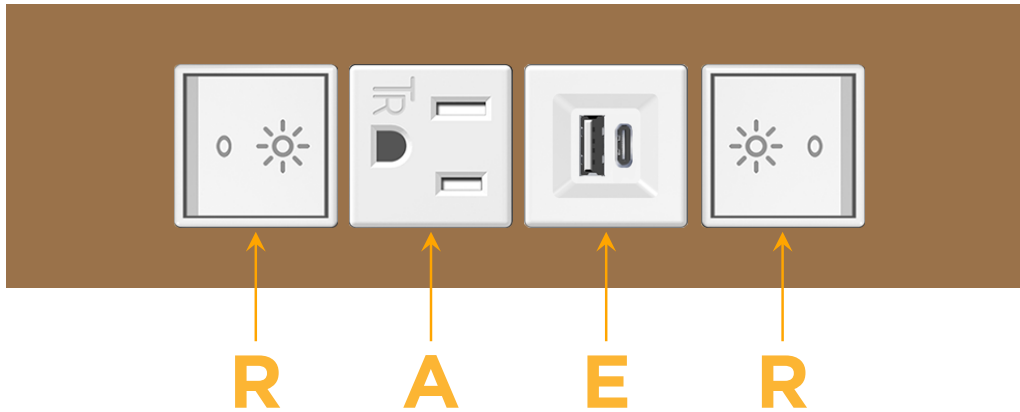

Trim Plate Finish: **ARCHITECTURAL BRONZE (ABS)**

Custom Finishes Available

M-POWER-4TW-RAER-BZ5ATP

Features:

Module/Port Options:

- A** Tamper Resistant AC Receptacle
- E** USB-A & USB-C (20W)
- M** Double USB-A (Fast Charging Ports - 18W)
- H** HDMI
- 6** CAT 6
- 12** RJ 12
- X** Switched AC
- Y** 3-Way Switch (Low Voltage)
- V** USB-C (45W High Speed Charging Port)
- S** USB-C (25W High Speed Charging Port)
- R** Switched AC (Rocker Switch)
- D** Dimmer Switch

Plug:

Supplied with Low Profile Flat 45° Angle 120 VAC Plug

Optional Standard Straight 120 VAC Plug

Optional Straight 120 VAC Pass-through Plug

- CLEAN, COMPACT DESIGN
- STREAMLINED
- LOW PROFILE
- SIDE-EXITING CORDS
- PLUG & PLAY
- 6' AC CORD & PLUG (FLAT PLUG STANDARD)
- CUSTOMIZABLE CONFIGURATIONS AND FINISHES
- UL LISTED FOR MOUNTING IN FURNITURE
- 15A

M-POWER-4T

AC POWER & DATA CONNECTIVITY SOLUTION

M-POWER-4TW-RAER-BZ5ATP

Specs:

Modules/Ports:

- R** Switched AC (Rocker Switch)
- A** Tamper Resistant AC Receptacle
- E** USB-A & USB-C (20W)

R A E

Distributed by