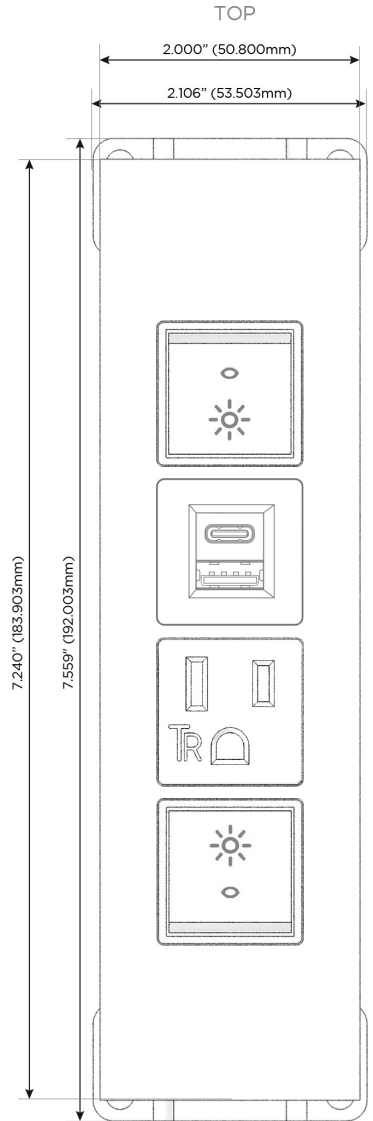

Trim Plate Finish: **ARCHITECTURAL BRONZE (ABS)**

Custom Finishes Available

M-POWER-4TW-RAER-BZ5ATP

Features:

Module/Port Options:

- A** Tamper Resistant AC Receptacle
- E** USB-A & USB-C (20W)
- M** Double USB-A (Fast Charging Ports - 18W)
- H** HDMI
- 6** CAT 6
- 12** RJ 12
- X** Switched AC
- Y** 3-Way Switch (Low Voltage)
- V** USB-C (45W High Speed Charging Port)
- S** USB-C (25W High Speed Charging Port)
- R** Switched AC (Rocker Switch)
- D** Dimmer Switch

Plug:

Supplied with Low Profile Flat 45° Angle 120 VAC Plug

Optional Standard Straight 120 VAC Plug

Optional Straight 120 VAC Pass-through Plug

- CLEAN, COMPACT DESIGN
- STREAMLINED
- LOW PROFILE
- SIDE-EXITING CORDS
- PLUG & PLAY
- 6' AC CORD & PLUG (FLAT PLUG STANDARD)
- CUSTOMIZABLE CONFIGURATIONS AND FINISHES
- UL LISTED FOR MOUNTING IN FURNITURE
- 15A

M-POWER-4T

AC POWER & DATA CONNECTIVITY SOLUTION

M-POWER-4TW-RAER-BZ5ATP

Specs:

Modules/Ports:

- R** Switched AC (Rocker Switch)
- A** Tamper Resistant AC Receptacle
- E** USB-A & USB-C (20W)

R A E

Distributed by