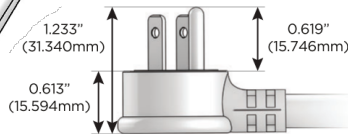

M-POWER-4T

AC POWER & DATA CONNECTIVITY SOLUTION

M-POWER-4TW-RAER-BZ5AATP

Specs:

Modules/Ports:

- R** Switched AC (Rocker Switch)
- A** Tamper Resistant AC Receptacle
- E** USB-A & USB-C (20W)

Distributed by