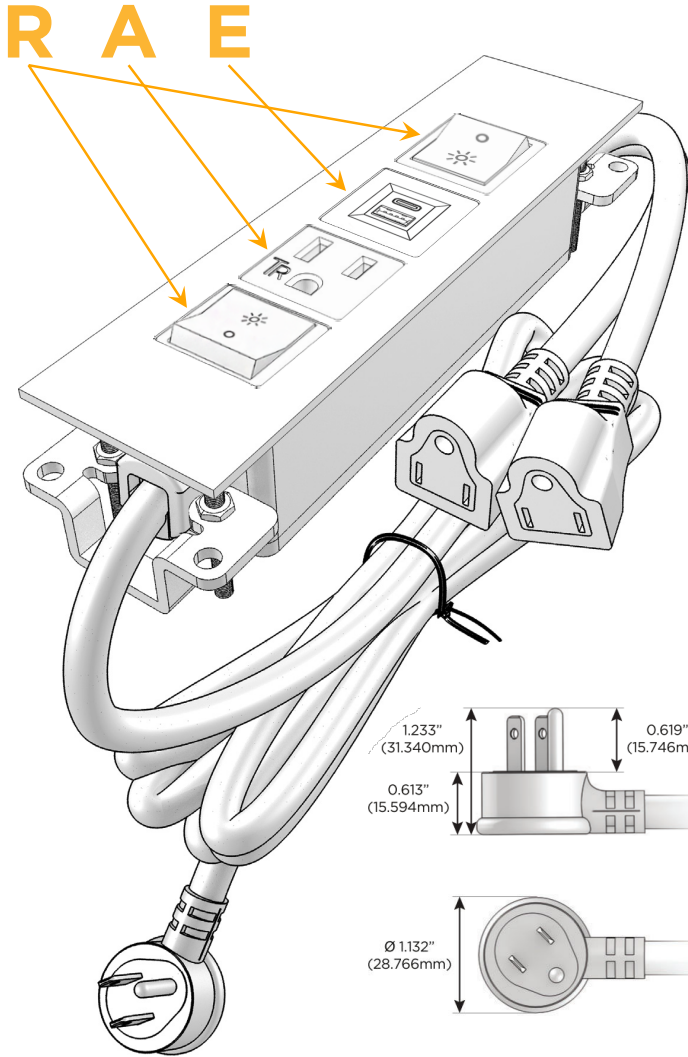

Trim Plate Finish: **ANTIQUED ARCHITECTURAL BRONZE (ABS)**

Custom Finishes Available

M-POWER-4TW-RAER-BZ5AATP

Features:

Module/Port Options:

- A** Tamper Resistant AC Receptacle
- E** USB-A & USB-C (20W)
- M** Double USB-A (Fast Charging Ports - 18W)
- H** HDMI
- 6** CAT 6
- 12** RJ 12
- X** Switched AC
- Y** 3-Way Switch (Low Voltage)
- V** USB-C (45W High Speed Charging Port)
- S** USB-C (25W High Speed Charging Port)
- R** Switched AC (Rocker Switch)
- D** Dimmer Switch

Plug:

Supplied with Low Profile Flat 45° Angle 120 VAC Plug

Optional Standard Straight 120 VAC Plug

Optional Straight 120 VAC Pass-through Plug

- CLEAN, COMPACT DESIGN
- STREAMLINED
- LOW PROFILE
- SIDE-EXITING CORDS
- PLUG & PLAY
- 6' AC CORD & PLUG (FLAT PLUG STANDARD)
- CUSTOMIZABLE CONFIGURATIONS AND FINISHES
- UL LISTED FOR MOUNTING IN FURNITURE
- 15A

M-POWER-4T

AC POWER & DATA CONNECTIVITY SOLUTION

M-POWER-4TW-RAER-BZ5AATP

Specs:

Modules/Ports:

- R** Switched AC (Rocker Switch)
- A** Tamper Resistant AC Receptacle
- E** USB-A & USB-C (20W)

Distributed by