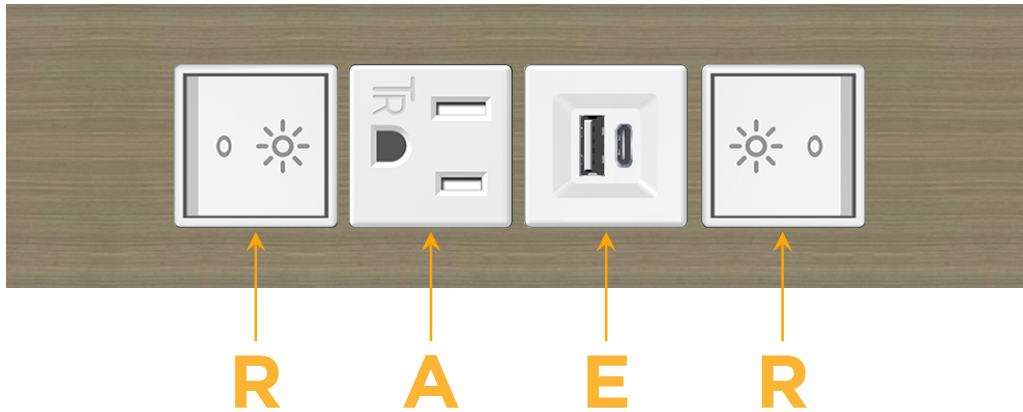

Trim Plate Finish: **ANTIQUED ARCHITECTURAL BRONZE (ABS)**

Custom Finishes Available

M-POWER-4TW-RAER-BZ5AATP

Features:

Module/Port Options:

- A** Tamper Resistant AC Receptacle
- E** USB-A & USB-C (20W)
- M** Double USB-A (Fast Charging Ports - 18W)
- H** HDMI
- 6** CAT 6
- 12** RJ 12
- X** Switched AC
- Y** 3-Way Switch (Low Voltage)
- V** USB-C (45W High Speed Charging Port)
- S** USB-C (25W High Speed Charging Port)
- R** Switched AC (Rocker Switch)
- D** Dimmer Switch

Plug:

Supplied with Low Profile Flat 45° Angle 120 VAC Plug

Optional Standard Straight 120 VAC Plug

Optional Straight 120 VAC Pass-through Plug

- CLEAN, COMPACT DESIGN
- STREAMLINED
- LOW PROFILE
- SIDE-EXITING CORDS
- PLUG & PLAY
- 6' AC CORD & PLUG (FLAT PLUG STANDARD)
- CUSTOMIZABLE CONFIGURATIONS AND FINISHES
- UL LISTED FOR MOUNTING IN FURNITURE
- 15A

M-POWER-4T

AC POWER & DATA CONNECTIVITY SOLUTION

M-POWER-4TW-RAER-BZ5AATP

Specs:

Modules/Ports:

- R** Switched AC (Rocker Switch)
- A** Tamper Resistant AC Receptacle
- E** USB-A & USB-C (20W)

Distributed by