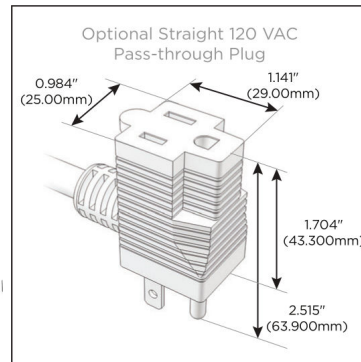

Plug:

Supplied with Low Profile Flat 45° Angle 120 VAC Plug

Optional Standard Straight 120 VAC Plug

Optional Straight 120 VAC Pass-through Plug

- CLEAN, COMPACT DESIGN
- STREAMLINED
- LOW PROFILE
- SIDE-EXITING CORDS
- PLUG & PLAY
- 6' AC CORD & PLUG (FLAT PLUG STANDARD)
- CUSTOMIZABLE CONFIGURATIONS AND FINISHES
- UL LISTED FOR MOUNTING IN FURNITURE
- 15A

M-POWER-4T

AC POWER & DATA CONNECTIVITY SOLUTION

M-POWER-4TW-RAER-BZ5AATP

Specs:

Modules/Ports:

- R** Switched AC (Rocker Switch)
- A** Tamper Resistant AC Receptacle
- E** USB-A & USB-C (20W)

Distributed by