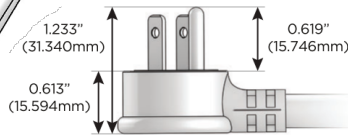

### Plug:

Supplied with Low Profile Flat 45° Angle 120 VAC Plug

Optional Standard Straight 120 VAC Plug

Optional Straight 120 VAC Pass-through Plug

- CLEAN, COMPACT DESIGN
- STREAMLINED
- LOW PROFILE
- SIDE-EXITING CORDS
- PLUG & PLAY
- 6' AC CORD & PLUG (FLAT PLUG STANDARD)
- CUSTOMIZABLE CONFIGURATIONS AND FINISHES
- UL LISTED FOR MOUNTING IN FURNITURE
- 15A

# M-POWER-4T

AC POWER & DATA CONNECTIVITY SOLUTION

M-POWER-4TW-RAER-BZ4TP

Specs:

**Modules/Ports:**

- R** Switched AC (Rocker Switch)
- A** Tamper Resistant AC Receptacle
- E** USB-A & USB-C (20W)

**R A E**