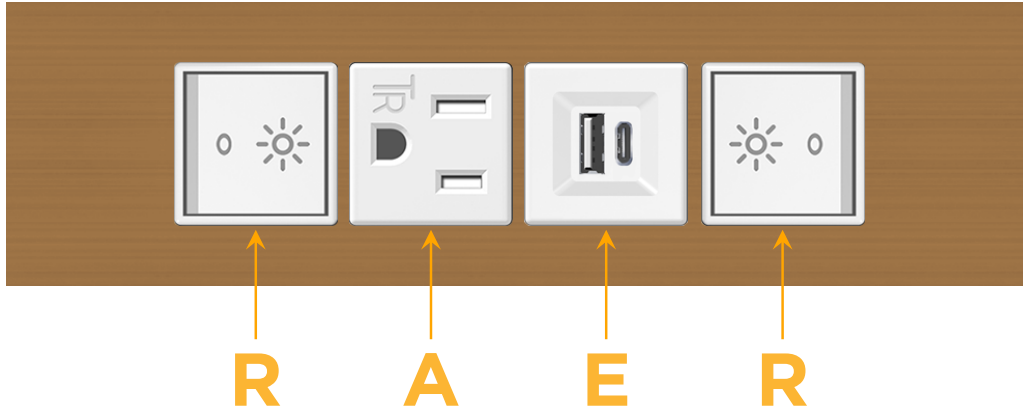

M-POWER-4T

AC POWER & DATA CONNECTIVITY SOLUTION

M-POWER-4TW-RAER-BZ4TP

Distributed by

Mormax Company, Inc.

8 Westchester Plaza

Elmsford, NY 10523

914-699-0101

sales@mormax.com

mormax.com

Metro Light & Power's line of power & data solutions offers sophisticated design elements combined with greater ease of installation. Streamlined and low-profile, enhanced by side-exiting cords, our outlets advance the industry with their cutting edge look and feel. We believe flexibility is key, and we provide a variety of mounting options, including the ability to mount in limited spaces. Our outlets are available in many finishes and configurations, in addition to a custom color and finish capability for our clients.

Trim Plate Finish: **SOLID BRONZE BRUSHED**

Custom Finishes Available

M-POWER-4TW-RAER-BZ4TP

Features:

Module/Port Options:

- **A** Tamper Resistant AC Receptacle
- **E** USB-A & USB-C (20W)
- **M** Double USB-A (Fast Charging Ports - 18W)
- **H** HDMI
- **6** CAT 6
- **12** RJ 12
- **X** Switched AC
- **Y** 3-Way Switch (Low Voltage)
- **V** USB-C (45W High Speed Charging Port)
- **S** USB-C (25W High Speed Charging Port)
- **R** Switched AC (Rocker Switch)
- **D** Dimmer Switch

Plug:

Supplied with Low Profile Flat 45° Angle 120 VAC Plug

Optional Standard Straight 120 VAC Plug

Optional Straight 120 VAC Pass-through Plug

- CLEAN, COMPACT DESIGN
- STREAMLINED
- LOW PROFILE
- SIDE-EXITING CORDS
- PLUG & PLAY
- 6' AC CORD & PLUG (FLAT PLUG STANDARD)
- CUSTOMIZABLE CONFIGURATIONS AND FINISHES
- UL LISTED FOR MOUNTING IN FURNITURE
- 15A