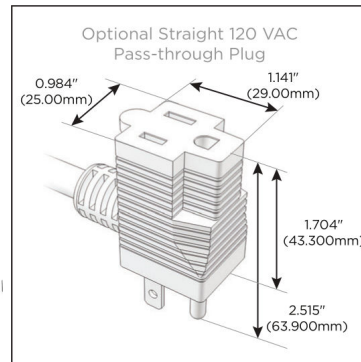

### Module/Port Options:

- A** Tamper Resistant AC Receptacle
- E** USB-A & USB-C (20W)
- M** Double USB-A (Fast Charging Ports - 18W)
- H** HDMI
- 6** CAT 6
- 12** RJ 12
- X** Switched AC
- Y** 3-Way Switch (Low Voltage)
- V** USB-C (45W High Speed Charging Port)
- S** USB-C (25W High Speed Charging Port)
- R** Switched AC (Rocker Switch)
- D** Dimmer Switch

### Plug:

Supplied with Low Profile Flat 45° Angle 120 VAC Plug

Optional Standard Straight 120 VAC Plug

Optional Straight 120 VAC Pass-through Plug

- CLEAN, COMPACT DESIGN
- STREAMLINED
- LOW PROFILE
- SIDE-EXITING CORDS
- PLUG & PLAY
- 6' AC CORD & PLUG (FLAT PLUG STANDARD)
- CUSTOMIZABLE CONFIGURATIONS AND FINISHES
- UL LISTED FOR MOUNTING IN FURNITURE
- 15A

# M-POWER-4T

AC POWER & DATA CONNECTIVITY SOLUTION

M-POWER-4TW-RAER-BZ4TP

Specs:

**Modules/Ports:**

- R** Switched AC (Rocker Switch)
- A** Tamper Resistant AC Receptacle
- E** USB-A & USB-C (20W)

**R A E**