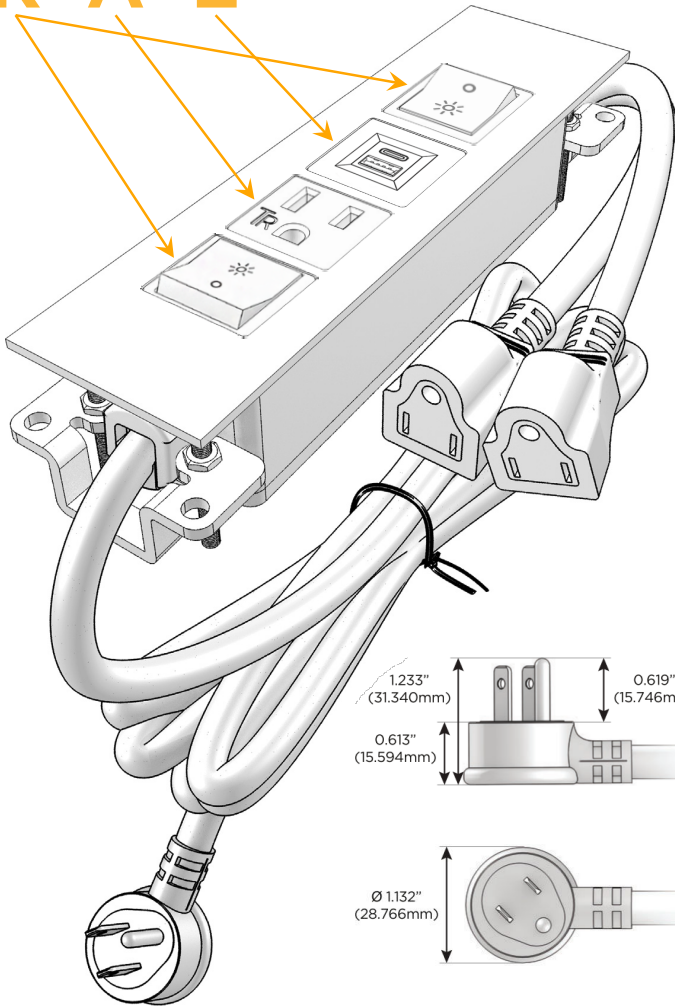

### Module/Port Options:

- A** Tamper Resistant AC Receptacle
- E** USB-A & USB-C (20W)
- M** Double USB-A (Fast Charging Ports - 18W)
- H** HDMI
- 6** CAT 6
- 12** RJ 12
- X** Switched AC
- Y** 3-Way Switch (Low Voltage)
- V** USB-C (45W High Speed Charging Port)
- S** USB-C (25W High Speed Charging Port)
- R** Switched AC (Rocker Switch)
- D** Dimmer Switch

### Plug:

Supplied with Low Profile Flat 45° Angle 120 VAC Plug

Optional Standard Straight 120 VAC Plug

Optional Straight 120 VAC Pass-through Plug

- CLEAN, COMPACT DESIGN
- STREAMLINED
- LOW PROFILE
- SIDE-EXITING CORDS
- PLUG & PLAY
- 6' AC CORD & PLUG (FLAT PLUG STANDARD)
- CUSTOMIZABLE CONFIGURATIONS AND FINISHES
- UL LISTED FOR MOUNTING IN FURNITURE
- 15A

# M-POWER-4T

AC POWER & DATA CONNECTIVITY SOLUTION

M-POWER-4TW-RAER-BZ4TP

Specs:

**Modules/Ports:**

- R** Switched AC (Rocker Switch)
- A** Tamper Resistant AC Receptacle
- E** USB-A & USB-C (20W)

**R A E**