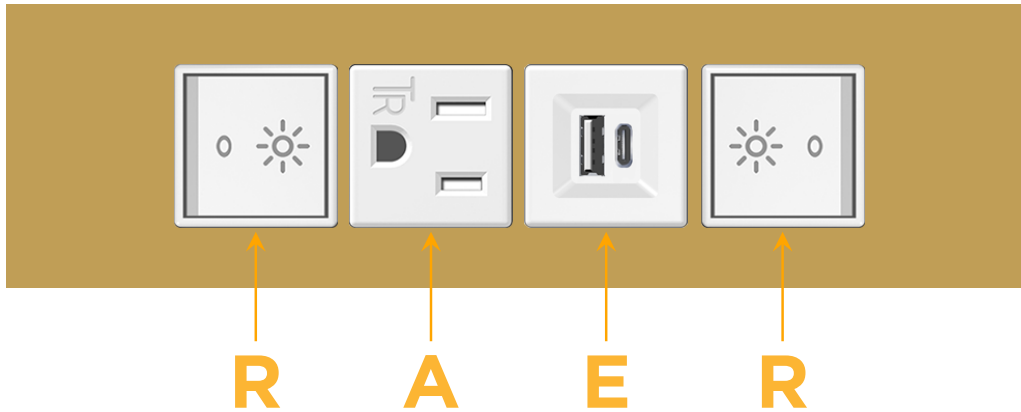

M-POWER-4T

AC POWER & DATA CONNECTIVITY SOLUTION

M-POWER-4TW-RAER-BRTP

Distributed by

Mormax Company, Inc.

8 Westchester Plaza

Elmsford, NY 10523

914-699-0101

sales@mormax.com

mormax.com

Metro Light & Power's line of power & data solutions offers sophisticated design elements combined with greater ease of installation. Streamlined and low-profile, enhanced by side-exiting cords, our outlets advance the industry with their cutting edge look and feel. We believe flexibility is key, and we provide a variety of mounting options, including the ability to mount in limited spaces. Our outlets are available in many finishes and configurations, in addition to a custom color and finish capability for our clients.

Trim Plate Finish: **SOLID BRASS**

Custom Finishes Available

M-POWER-4TW-RAER-BRTP

Features:

Module/Port Options:

- **A** Tamper Resistant AC Receptacle
- **E** USB-A & USB-C (20W)
- **M** Double USB-A (Fast Charging Ports - 18W)
- **H** HDMI
- **6** CAT 6
- **12** RJ 12
- **X** Switched AC
- **Y** 3-Way Switch (Low Voltage)
- **V** USB-C (45W High Speed Charging Port)
- **S** USB-C (25W High Speed Charging Port)
- **R** Switched AC (Rocker Switch)
- **D** Dimmer Switch

Plug:

Supplied with Low Profile Flat 45° Angle 120 VAC Plug

Optional Standard Straight 120 VAC Plug

Optional Straight 120 VAC Pass-through Plug

- CLEAN, COMPACT DESIGN
- STREAMLINED
- LOW PROFILE
- SIDE-EXITING CORDS
- PLUG & PLAY
- 6' AC CORD & PLUG (FLAT PLUG STANDARD)
- CUSTOMIZABLE CONFIGURATIONS AND FINISHES
- UL LISTED FOR MOUNTING IN FURNITURE
- 15A