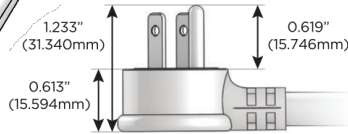

M-POWER-4T

AC POWER & DATA CONNECTIVITY SOLUTION

M-POWER-4TW-RAER-BRTP

Specs:

Modules/Ports:

- **R** Switched AC (Rocker Switch)
- **A** Tamper Resistant AC Receptacle
- **E** USB-A & USB-C (20W)