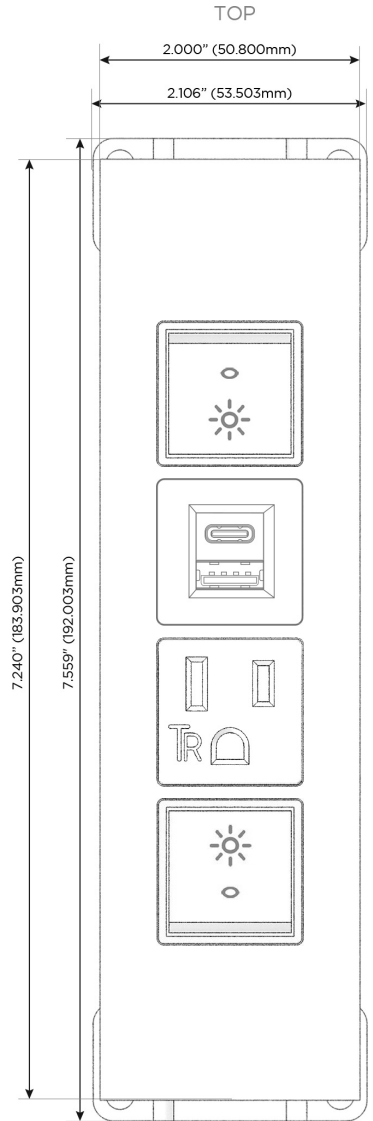

M-POWER-4T

AC POWER & DATA CONNECTIVITY SOLUTION

M-POWER-4TW-RAER-BRTP

Specs:

Modules/Ports:

- **R** Switched AC (Rocker Switch)
- **A** Tamper Resistant AC Receptacle
- **E** USB-A & USB-C (20W)

Distributed by

Mormax Company, Inc.

8 Westchester Plaza

Elmsford, NY 10523

914-699-0101

sales@mormax.com

mormax.com