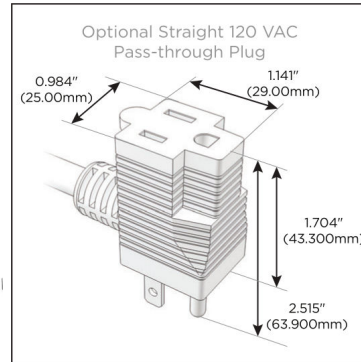

M-POWER-4T

AC POWER & DATA CONNECTIVITY SOLUTION

M-POWER-4TW-RAER-BRTP

Specs:

Modules/Ports:

- **R** Switched AC (Rocker Switch)
- **A** Tamper Resistant AC Receptacle
- **E** USB-A & USB-C (20W)

Distributed by

Mormax Company, Inc.

8 Westchester Plaza

Elmsford, NY 10523

914-699-0101

sales@mormax.com

mormax.com