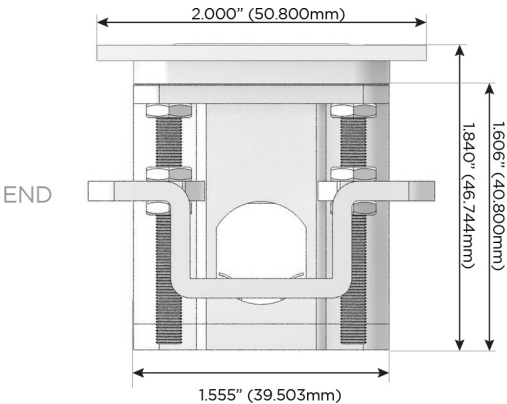

M-POWER-4T

AC POWER & DATA CONNECTIVITY SOLUTION

M-POWER-4TW-RAER-BRTP

Specs:

Modules/Ports:

- **R** Switched AC (Rocker Switch)
- **A** Tamper Resistant AC Receptacle
- **E** USB-A & USB-C (20W)

Distributed by

Mormax Company, Inc.

8 Westchester Plaza

Elmsford, NY 10523

914-699-0101

sales@mormax.com

mormax.com