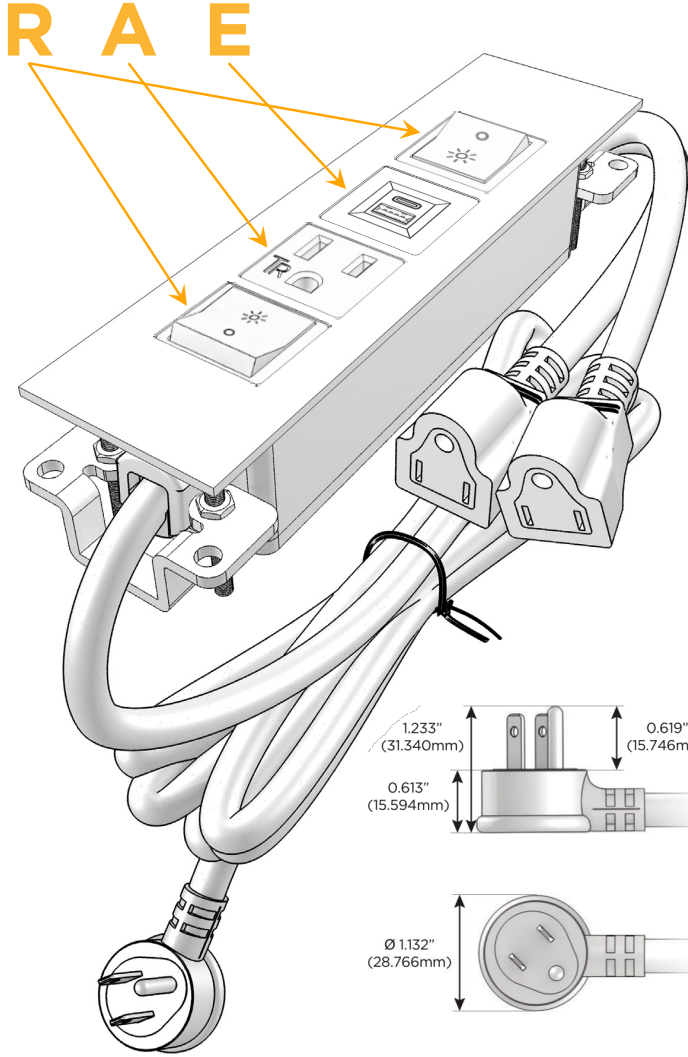

### Module/Port Options:

- A** Tamper Resistant AC Receptacle
- E** USB-A & USB-C (20W)
- M** Double USB-A (Fast Charging Ports - 18W)
- H** HDMI
- 6** CAT 6
- 12** RJ 12
- X** Switched AC
- Y** 3-Way Switch (Low Voltage)
- V** USB-C (45W High Speed Charging Port)
- S** USB-C (25W High Speed Charging Port)
- R** Switched AC (Rocker Switch)
- D** Dimmer Switch

### Plug:

Supplied with Low Profile Flat 45° Angle 120 VAC Plug

Optional Standard Straight 120 VAC Plug

Optional Straight 120 VAC Pass-through Plug

- CLEAN, COMPACT DESIGN
- STREAMLINED
- LOW PROFILE
- SIDE-EXITING CORDS
- PLUG & PLAY
- 6' AC CORD & PLUG (FLAT PLUG STANDARD)
- CUSTOMIZABLE CONFIGURATIONS AND FINISHES
- UL LISTED FOR MOUNTING IN FURNITURE
- 15A

## AC POWER & DATA CONNECTIVITY SOLUTION

M-POWER-4TW-RAER-BRTP

Specs:

### Modules/Ports:

- R** Switched AC (Rocker Switch)
- A** Tamper Resistant AC Receptacle
- E** USB-A & USB-C (20W)

Distributed by

Mormax Company, Inc.

8 Westchester Plaza

Elmsford, NY 10523

914-699-0101

sales@mormax.com