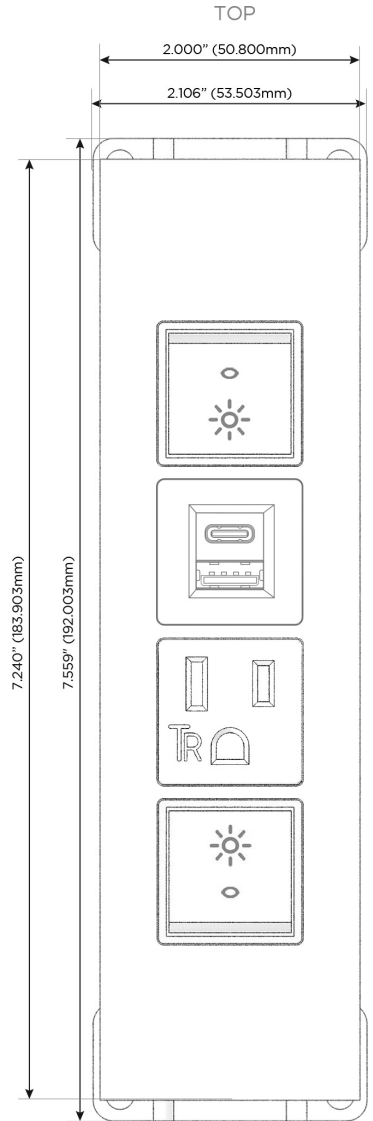

Trim Plate Finish: **BRASS (ABS)**

Custom Finishes Available

M-POWER-4TW-RAER-BRATP

Features:

Module/Port Options:

- A** Tamper Resistant AC Receptacle
- E** USB-A & USB-C (20W)
- M** Double USB-A (Fast Charging Ports - 18W)
- H** HDMI
- 6** CAT 6
- 12** RJ 12
- X** Switched AC
- Y** 3-Way Switch (Low Voltage)
- V** USB-C (45W High Speed Charging Port)
- S** USB-C (25W High Speed Charging Port)
- R** Switched AC (Rocker Switch)
- D** Dimmer Switch

Plug:

Supplied with Low Profile Flat 45° Angle 120 VAC Plug

Optional Standard Straight 120 VAC Plug

Optional Straight 120 VAC Pass-through Plug

- CLEAN, COMPACT DESIGN
- STREAMLINED
- LOW PROFILE
- SIDE-EXITING CORDS
- PLUG & PLAY
- 6' AC CORD & PLUG (FLAT PLUG STANDARD)
- CUSTOMIZABLE CONFIGURATIONS AND FINISHES
- UL LISTED FOR MOUNTING IN FURNITURE
- 15A

M-POWER-4T

AC POWER & DATA CONNECTIVITY SOLUTION

M-POWER-4TW-RAER-BRATP

Specs:

Modules/Ports:

- R** Switched AC (Rocker Switch)
- A** Tamper Resistant AC Receptacle
- E** USB-A & USB-C (20W)

R A E

Distributed by