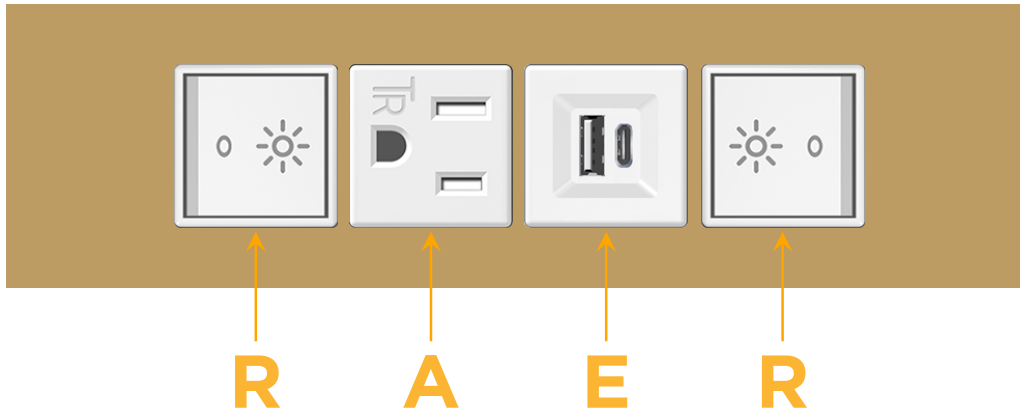

Trim Plate Finish: **BRASS (ABS)**

Custom Finishes Available

M-POWER-4TW-RAER-BRATP

Features:

Module/Port Options:

- A** Tamper Resistant AC Receptacle
- E** USB-A & USB-C (20W)
- M** Double USB-A (Fast Charging Ports - 18W)
- H** HDMI
- 6** CAT 6
- 12** RJ 12
- X** Switched AC
- Y** 3-Way Switch (Low Voltage)
- V** USB-C (45W High Speed Charging Port)
- S** USB-C (25W High Speed Charging Port)
- R** Switched AC (Rocker Switch)
- D** Dimmer Switch

Plug:

Supplied with Low Profile Flat 45° Angle 120 VAC Plug

Optional Standard Straight 120 VAC Plug

Optional Straight 120 VAC Pass-through Plug

- CLEAN, COMPACT DESIGN
- STREAMLINED
- LOW PROFILE
- SIDE-EXITING CORDS
- PLUG & PLAY
- 6' AC CORD & PLUG (FLAT PLUG STANDARD)
- CUSTOMIZABLE CONFIGURATIONS AND FINISHES
- UL LISTED FOR MOUNTING IN FURNITURE
- 15A

M-POWER-4T

AC POWER & DATA CONNECTIVITY SOLUTION

M-POWER-4TW-RAER-BRATP

Specs:

Modules/Ports:

- R** Switched AC (Rocker Switch)
- A** Tamper Resistant AC Receptacle
- E** USB-A & USB-C (20W)

R A E

Distributed by