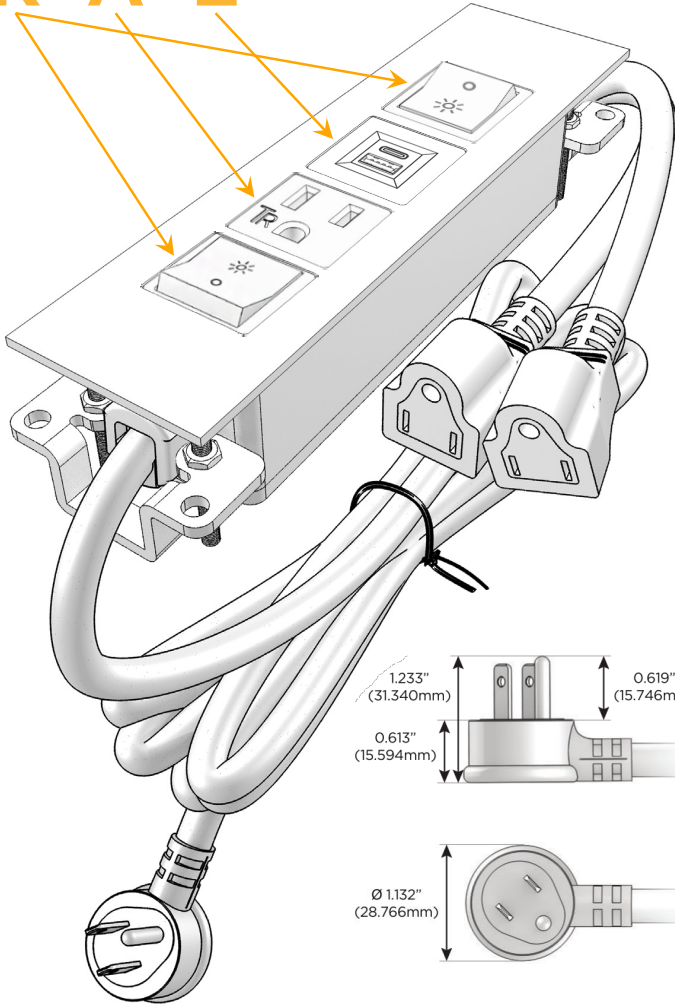

Trim Plate Finish: **BRASS (ABS)**

Custom Finishes Available

M-POWER-4TW-RAER-BRATP

Features:

Module/Port Options:

- A** Tamper Resistant AC Receptacle
- E** USB-A & USB-C (20W)
- M** Double USB-A (Fast Charging Ports - 18W)
- H** HDMI
- 6** CAT 6
- 12** RJ 12
- X** Switched AC
- Y** 3-Way Switch (Low Voltage)
- V** USB-C (45W High Speed Charging Port)
- S** USB-C (25W High Speed Charging Port)
- R** Switched AC (Rocker Switch)
- D** Dimmer Switch

Plug:

Supplied with Low Profile Flat 45° Angle 120 VAC Plug

Optional Standard Straight 120 VAC Plug

Optional Straight 120 VAC Pass-through Plug

- CLEAN, COMPACT DESIGN
- STREAMLINED
- LOW PROFILE
- SIDE-EXITING CORDS
- PLUG & PLAY
- 6' AC CORD & PLUG (FLAT PLUG STANDARD)
- CUSTOMIZABLE CONFIGURATIONS AND FINISHES
- UL LISTED FOR MOUNTING IN FURNITURE
- 15A

M-POWER-4T

AC POWER & DATA CONNECTIVITY SOLUTION

M-POWER-4TW-RAER-BRATP

Specs:

Modules/Ports:

- R** Switched AC (Rocker Switch)
- A** Tamper Resistant AC Receptacle
- E** USB-A & USB-C (20W)

R A E

Distributed by