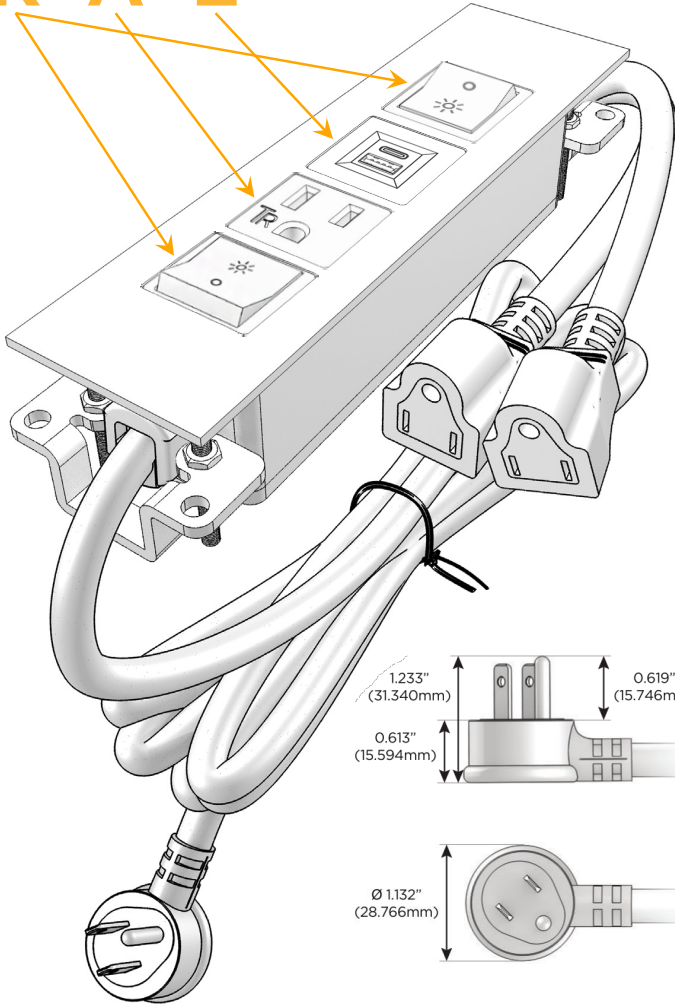

Trim Plate Finish: **BRASS ANTIQUED (ABS)**

Custom Finishes Available

M-POWER-4TW-RAER-BRAATP

Features:

Module/Port Options:

- A** Tamper Resistant AC Receptacle
- E** USB-A & USB-C (20W)
- M** Double USB-A (Fast Charging Ports - 18W)
- H** HDMI
- 6** CAT 6
- 12** RJ 12
- X** Switched AC
- Y** 3-Way Switch (Low Voltage)
- V** USB-C (45W High Speed Charging Port)
- S** USB-C (25W High Speed Charging Port)
- R** Switched AC (Rocker Switch)
- D** Dimmer Switch

Plug:

Supplied with Low Profile Flat 45° Angle 120 VAC Plug

Optional Standard Straight 120 VAC Plug

Optional Straight 120 VAC Pass-through Plug

- CLEAN, COMPACT DESIGN
- STREAMLINED
- LOW PROFILE
- SIDE-EXITING CORDS
- PLUG & PLAY
- 6' AC CORD & PLUG (FLAT PLUG STANDARD)
- CUSTOMIZABLE CONFIGURATIONS AND FINISHES
- UL LISTED FOR MOUNTING IN FURNITURE
- 15A

M-POWER-4T

AC POWER & DATA CONNECTIVITY SOLUTION

M-POWER-4TW-RAER-BRAATP

Specs:

Modules/Ports:

- R** Switched AC (Rocker Switch)
- A** Tamper Resistant AC Receptacle
- E** USB-A & USB-C (20W)

R A E

Distributed by