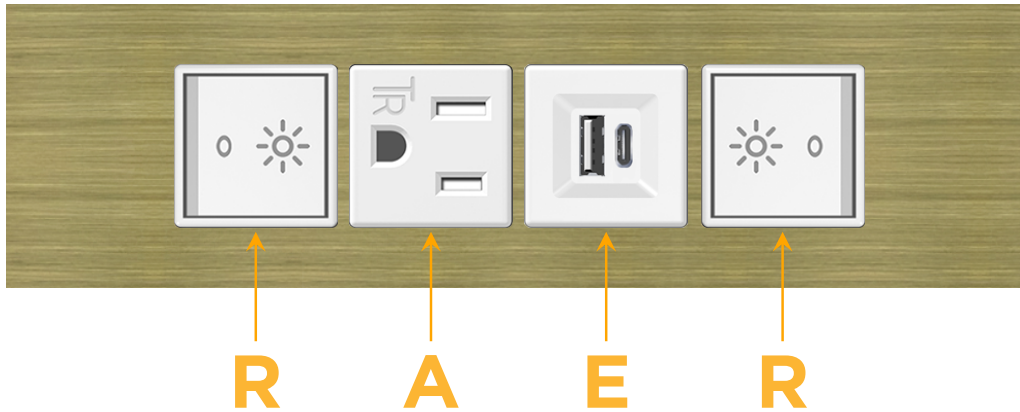

Trim Plate Finish: **BRASS ANTIQUED (ABS)**

Custom Finishes Available

M-POWER-4TW-RAER-BRAATP

Features:

Module/Port Options:

- A** Tamper Resistant AC Receptacle
- E** USB-A & USB-C (20W)
- M** Double USB-A (Fast Charging Ports - 18W)
- H** HDMI
- 6** CAT 6
- 12** RJ 12
- X** Switched AC
- Y** 3-Way Switch (Low Voltage)
- V** USB-C (45W High Speed Charging Port)
- S** USB-C (25W High Speed Charging Port)
- R** Switched AC (Rocker Switch)
- D** Dimmer Switch

Plug:

Supplied with Low Profile Flat 45° Angle 120 VAC Plug

Optional Standard Straight 120 VAC Plug

Optional Straight 120 VAC Pass-through Plug

- CLEAN, COMPACT DESIGN
- STREAMLINED
- LOW PROFILE
- SIDE-EXITING CORDS
- PLUG & PLAY
- 6' AC CORD & PLUG (FLAT PLUG STANDARD)
- CUSTOMIZABLE CONFIGURATIONS AND FINISHES
- UL LISTED FOR MOUNTING IN FURNITURE
- 15A

M-POWER-4T

AC POWER & DATA CONNECTIVITY SOLUTION

M-POWER-4TW-RAER-BRAATP

Specs:

Modules/Ports:

- R** Switched AC (Rocker Switch)
- A** Tamper Resistant AC Receptacle
- E** USB-A & USB-C (20W)

R A E

Distributed by