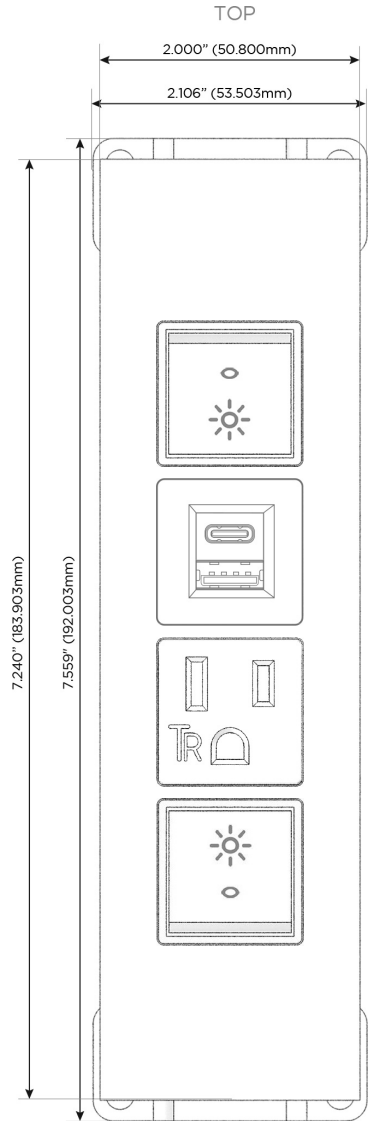

Trim Plate Finish: **BRASS ANTIQUED (ABS)**

Custom Finishes Available

M-POWER-4TW-RAER-BRAATP

Features:

Module/Port Options:

- A** Tamper Resistant AC Receptacle
- E** USB-A & USB-C (20W)
- M** Double USB-A (Fast Charging Ports - 18W)
- H** HDMI
- 6** CAT 6
- 12** RJ 12
- X** Switched AC
- Y** 3-Way Switch (Low Voltage)
- V** USB-C (45W High Speed Charging Port)
- S** USB-C (25W High Speed Charging Port)
- R** Switched AC (Rocker Switch)
- D** Dimmer Switch

Plug:

Supplied with Low Profile Flat 45° Angle 120 VAC Plug

Optional Standard Straight 120 VAC Plug

Optional Straight 120 VAC Pass-through Plug

- CLEAN, COMPACT DESIGN
- STREAMLINED
- LOW PROFILE
- SIDE-EXITING CORDS
- PLUG & PLAY
- 6' AC CORD & PLUG (FLAT PLUG STANDARD)
- CUSTOMIZABLE CONFIGURATIONS AND FINISHES
- UL LISTED FOR MOUNTING IN FURNITURE
- 15A

M-POWER-4T

AC POWER & DATA CONNECTIVITY SOLUTION

M-POWER-4TW-RAER-BRAATP

Specs:

Modules/Ports:

- R** Switched AC (Rocker Switch)
- A** Tamper Resistant AC Receptacle
- E** USB-A & USB-C (20W)

R A E

Distributed by