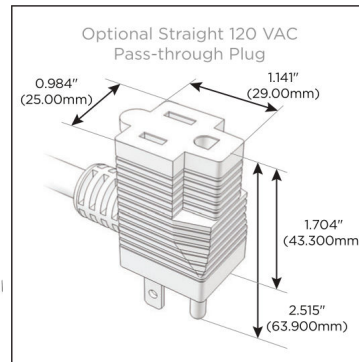

Trim Plate Finish: **SATIN BLACK (ABS)**

Custom Finishes Available

M-POWER-4TW-RAER-B2ATP

Features:

Module/Port Options:

- A** Tamper Resistant AC Receptacle
- E** USB-A & USB-C (20W)
- M** Double USB-A (Fast Charging Ports - 18W)
- H** HDMI
- 6** CAT 6
- 12** RJ 12
- X** Switched AC
- Y** 3-Way Switch (Low Voltage)
- V** USB-C (45W High Speed Charging Port)
- S** USB-C (25W High Speed Charging Port)
- R** Switched AC (Rocker Switch)
- D** Dimmer Switch

Plug:

Supplied with Low Profile Flat 45° Angle 120 VAC Plug

Optional Standard Straight 120 VAC Plug

Optional Straight 120 VAC Pass-through Plug

- CLEAN, COMPACT DESIGN
- STREAMLINED
- LOW PROFILE
- SIDE-EXITING CORDS
- PLUG & PLAY
- 6' AC CORD & PLUG (FLAT PLUG STANDARD)
- CUSTOMIZABLE CONFIGURATIONS AND FINISHES
- UL LISTED FOR MOUNTING IN FURNITURE
- 15A

M-POWER-4T

AC POWER & DATA CONNECTIVITY SOLUTION

M-POWER-4TW-RAER-B2ATP

Specs:

Modules/Ports:

- R** Switched AC (Rocker Switch)
- A** Tamper Resistant AC Receptacle
- E** USB-A & USB-C (20W)

Distributed by

Mormax Company, Inc.