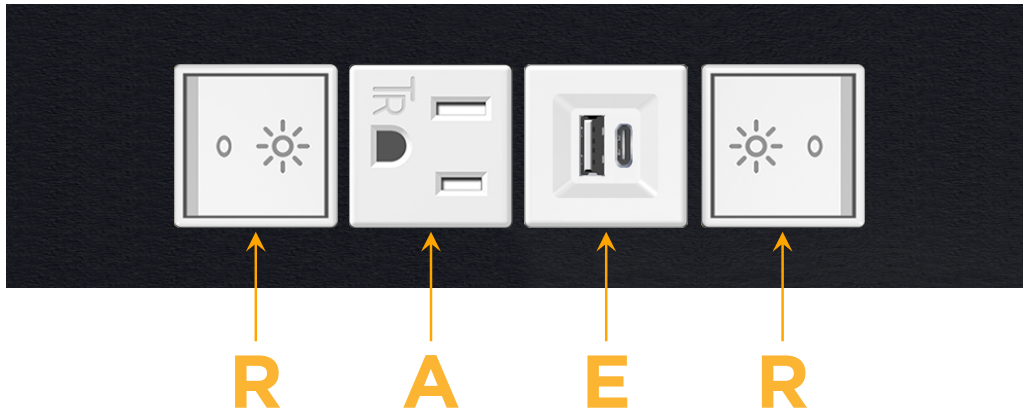

Trim Plate Finish: **SATIN BLACK (ABS)**

Custom Finishes Available

M-POWER-4TW-RAER-B2ATP

Features:

Module/Port Options:

- A** Tamper Resistant AC Receptacle
- E** USB-A & USB-C (20W)
- M** Double USB-A (Fast Charging Ports - 18W)
- H** HDMI
- 6** CAT 6
- 12** RJ 12
- X** Switched AC
- Y** 3-Way Switch (Low Voltage)
- V** USB-C (45W High Speed Charging Port)
- S** USB-C (25W High Speed Charging Port)
- R** Switched AC (Rocker Switch)
- D** Dimmer Switch

Plug:

Supplied with Low Profile Flat 45° Angle 120 VAC Plug

Optional Standard Straight 120 VAC Plug

Optional Straight 120 VAC Pass-through Plug

- CLEAN, COMPACT DESIGN
- STREAMLINED
- LOW PROFILE
- SIDE-EXITING CORDS
- PLUG & PLAY
- 6' AC CORD & PLUG (FLAT PLUG STANDARD)
- CUSTOMIZABLE CONFIGURATIONS AND FINISHES
- UL LISTED FOR MOUNTING IN FURNITURE
- 15A

M-POWER-4T

AC POWER & DATA CONNECTIVITY SOLUTION

M-POWER-4TW-RAER-B2ATP

Specs:

Modules/Ports:

- R** Switched AC (Rocker Switch)
- A** Tamper Resistant AC Receptacle
- E** USB-A & USB-C (20W)

Distributed by

Mormax Company, Inc.