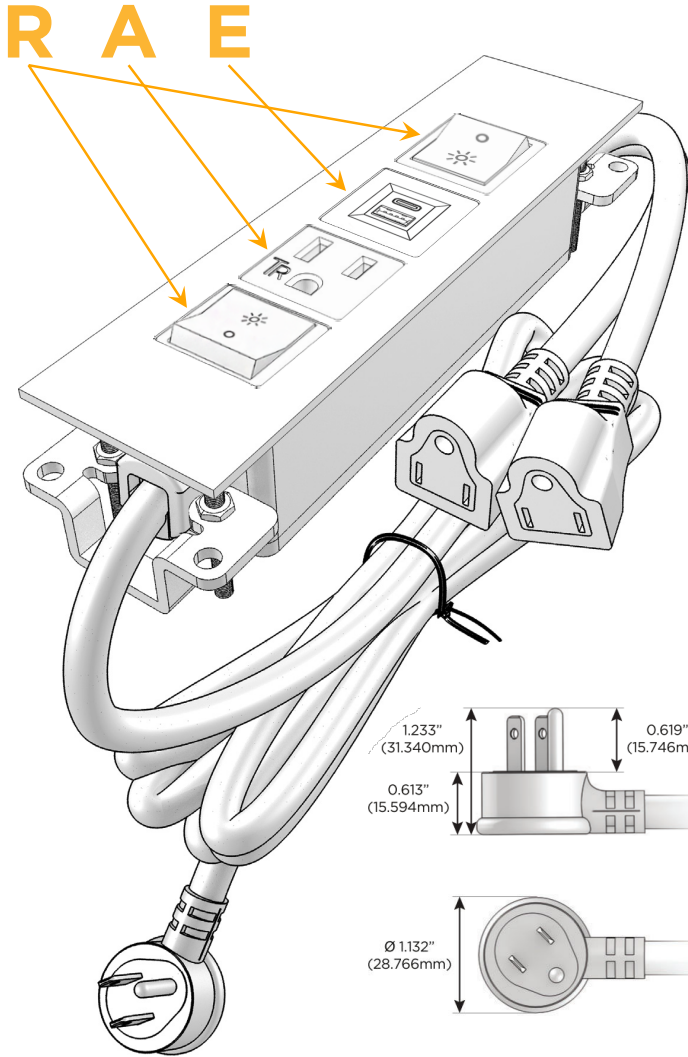

Trim Plate Finish: **SATIN BLACK (ABS)**

Custom Finishes Available

M-POWER-4TW-RAER-B2ATP

Features:

Module/Port Options:

- A** Tamper Resistant AC Receptacle
- E** USB-A & USB-C (20W)
- M** Double USB-A (Fast Charging Ports - 18W)
- H** HDMI
- 6** CAT 6
- 12** RJ 12
- X** Switched AC
- Y** 3-Way Switch (Low Voltage)
- V** USB-C (45W High Speed Charging Port)
- S** USB-C (25W High Speed Charging Port)
- R** Switched AC (Rocker Switch)
- D** Dimmer Switch

Plug:

Supplied with Low Profile Flat 45° Angle 120 VAC Plug

Optional Standard Straight 120 VAC Plug

Optional Straight 120 VAC Pass-through Plug

- CLEAN, COMPACT DESIGN
- STREAMLINED
- LOW PROFILE
- SIDE-EXITING CORDS
- PLUG & PLAY
- 6' AC CORD & PLUG (FLAT PLUG STANDARD)
- CUSTOMIZABLE CONFIGURATIONS AND FINISHES
- UL LISTED FOR MOUNTING IN FURNITURE
- 15A

M-POWER-4T

AC POWER & DATA CONNECTIVITY SOLUTION

M-POWER-4TW-RAER-B2ATP

Specs:

Modules/Ports:

- R** Switched AC (Rocker Switch)
- A** Tamper Resistant AC Receptacle
- E** USB-A & USB-C (20W)

Distributed by

Mormax Company, Inc.