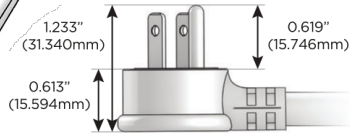

M-POWER-4T

AC POWER & DATA CONNECTIVITY SOLUTION

M-POWER-4TW-RAER-B2ATP

Specs:

Modules/Ports:

- R** Switched AC (Rocker Switch)
- A** Tamper Resistant AC Receptacle
- E** USB-A & USB-C (20W)

Distributed by

Mormax Company, Inc.